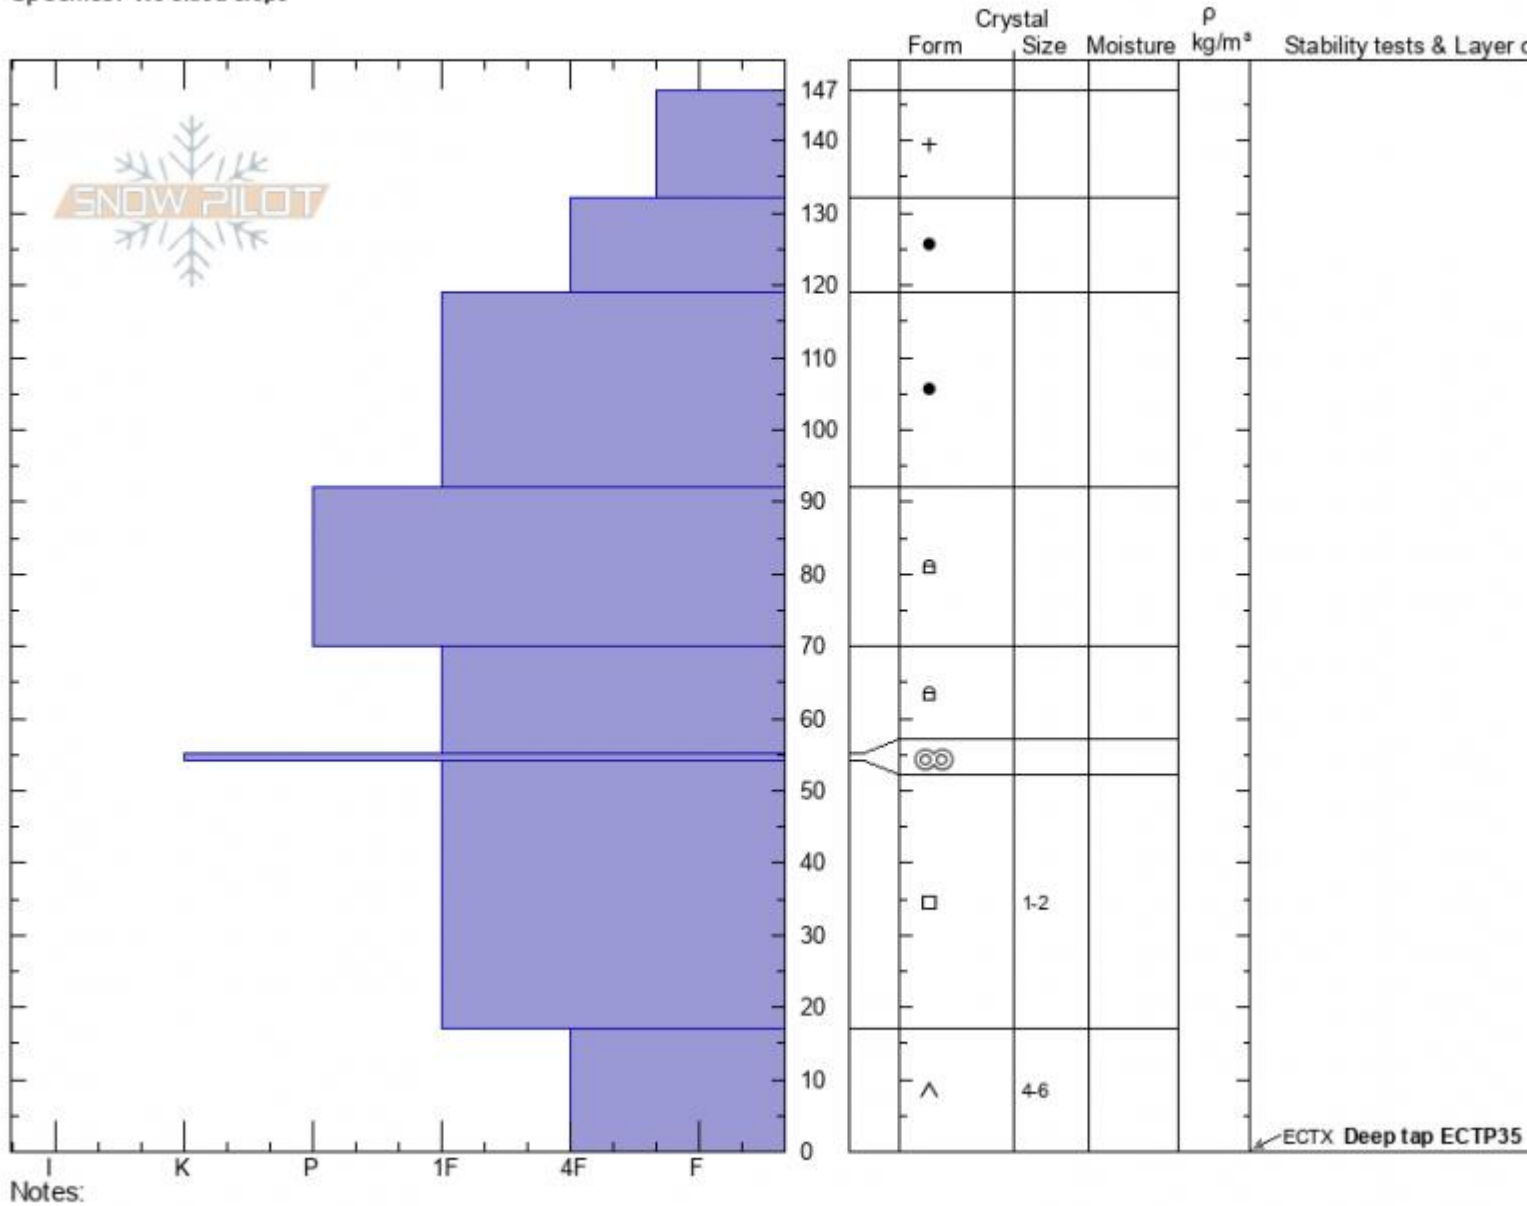

**Flathead Pass S.**  
**Bridger Range**  
**MT**  
 Elevation: **8300 ft**  
 Aspect: **90°**  
 Specifics: **We skied slope**

**Ian Hoyer**  
**03/09/2021 - 1:00pm**  
 Co-ord: **45.94779N, -110.98929W**  
 Slope Angle: **27°**  
 Wind Loading: **no**

Stability: **good**  
 Air Temperature:  
 Sky Cover: **SCT**  
 Precipitation: **NO**  
 Wind: **Calm**

HS: **147**    Layer Notes:  
 17-0cm: **Problematic layer**

Advisory Region  
 Bridger Range  
 Longitude  
 -111.02W  
 Latitude  
 45.97N  
 Bridger Range, 2021-03-10