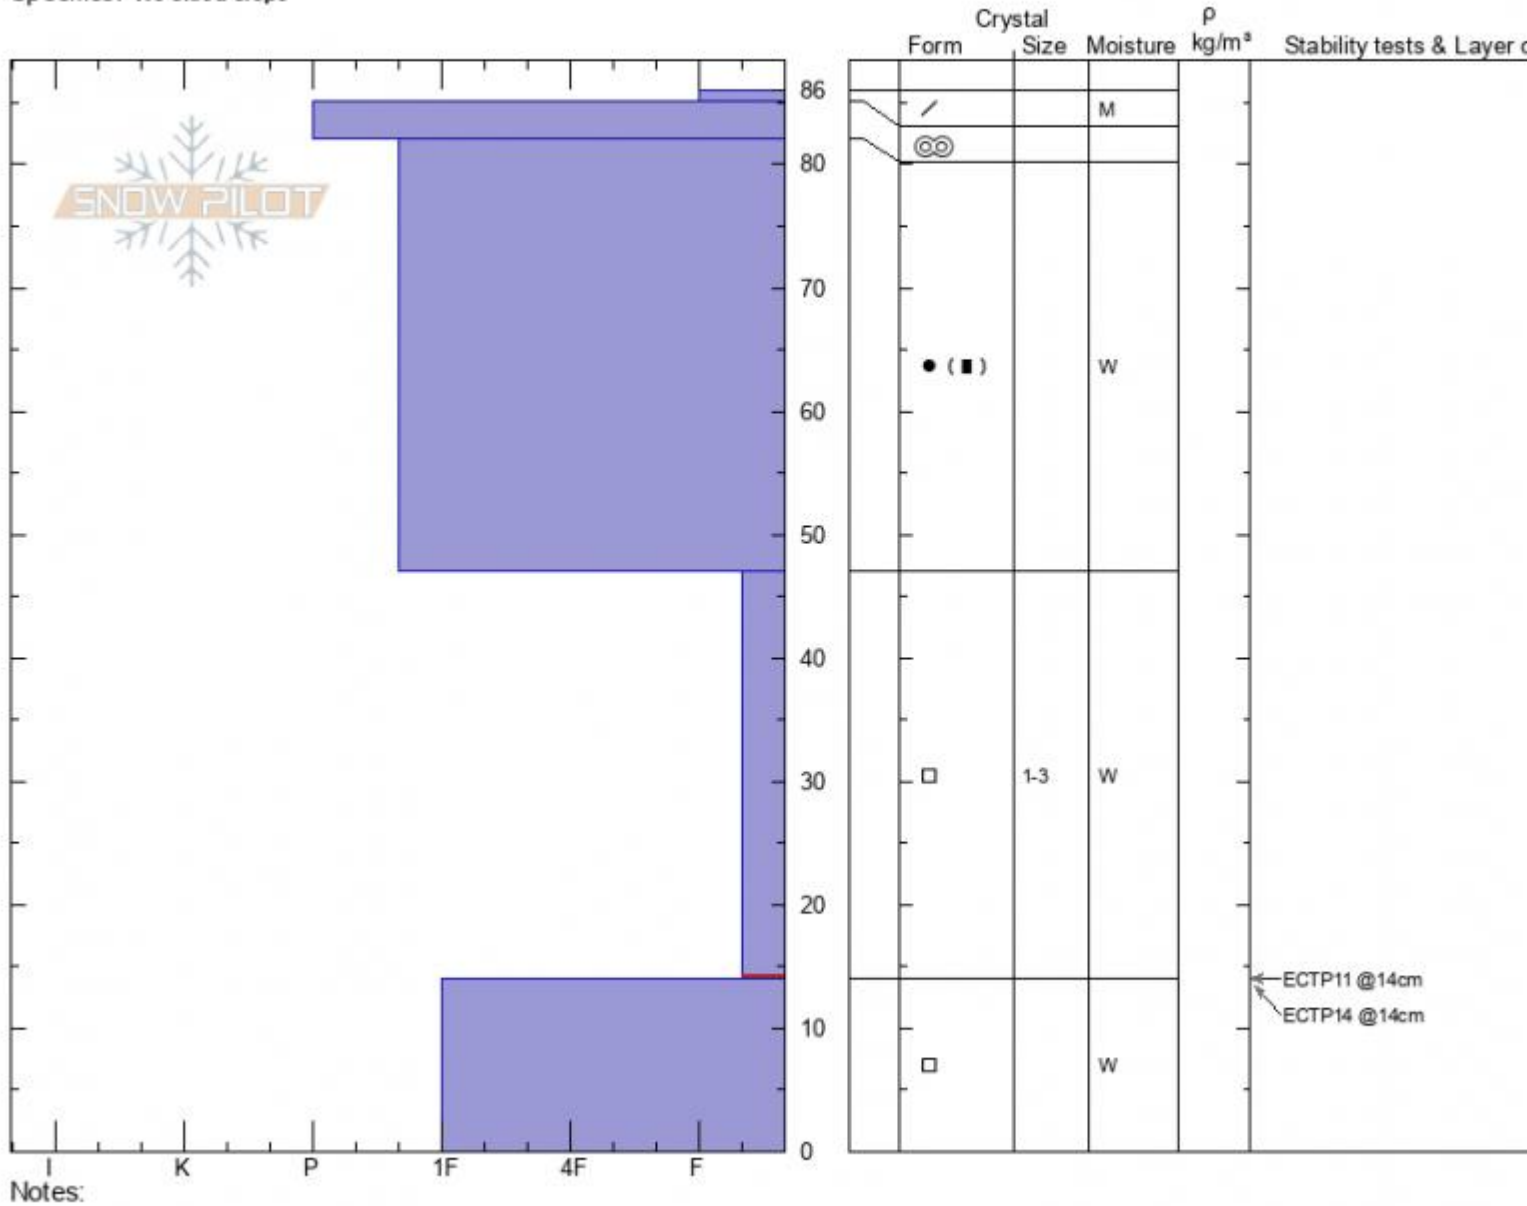

Specimen Creek
 Gallatin Range-S
 MT
 Elevation: 8500 ft
 Aspect: 170°
 Specifics: We skied slope

Ian Hoyer
 03/11/2021 - 12:00pm
 Co-ord: 45.03999N, -111.06253W
 Slope Angle: 27°
 Wind Loading: no

Stability: good
 Air Temperature:
 Sky Cover: CLR
 Precipitation: NO
 Wind: S Light Breeze

HS: 86 Layer Notes:
 47-14cm: Problematic layer

Advisory Region
 Southern Madison
 Longitude
 -111.05W
 Latitude
 45.03N
 Southern Madison, 2021-03-13