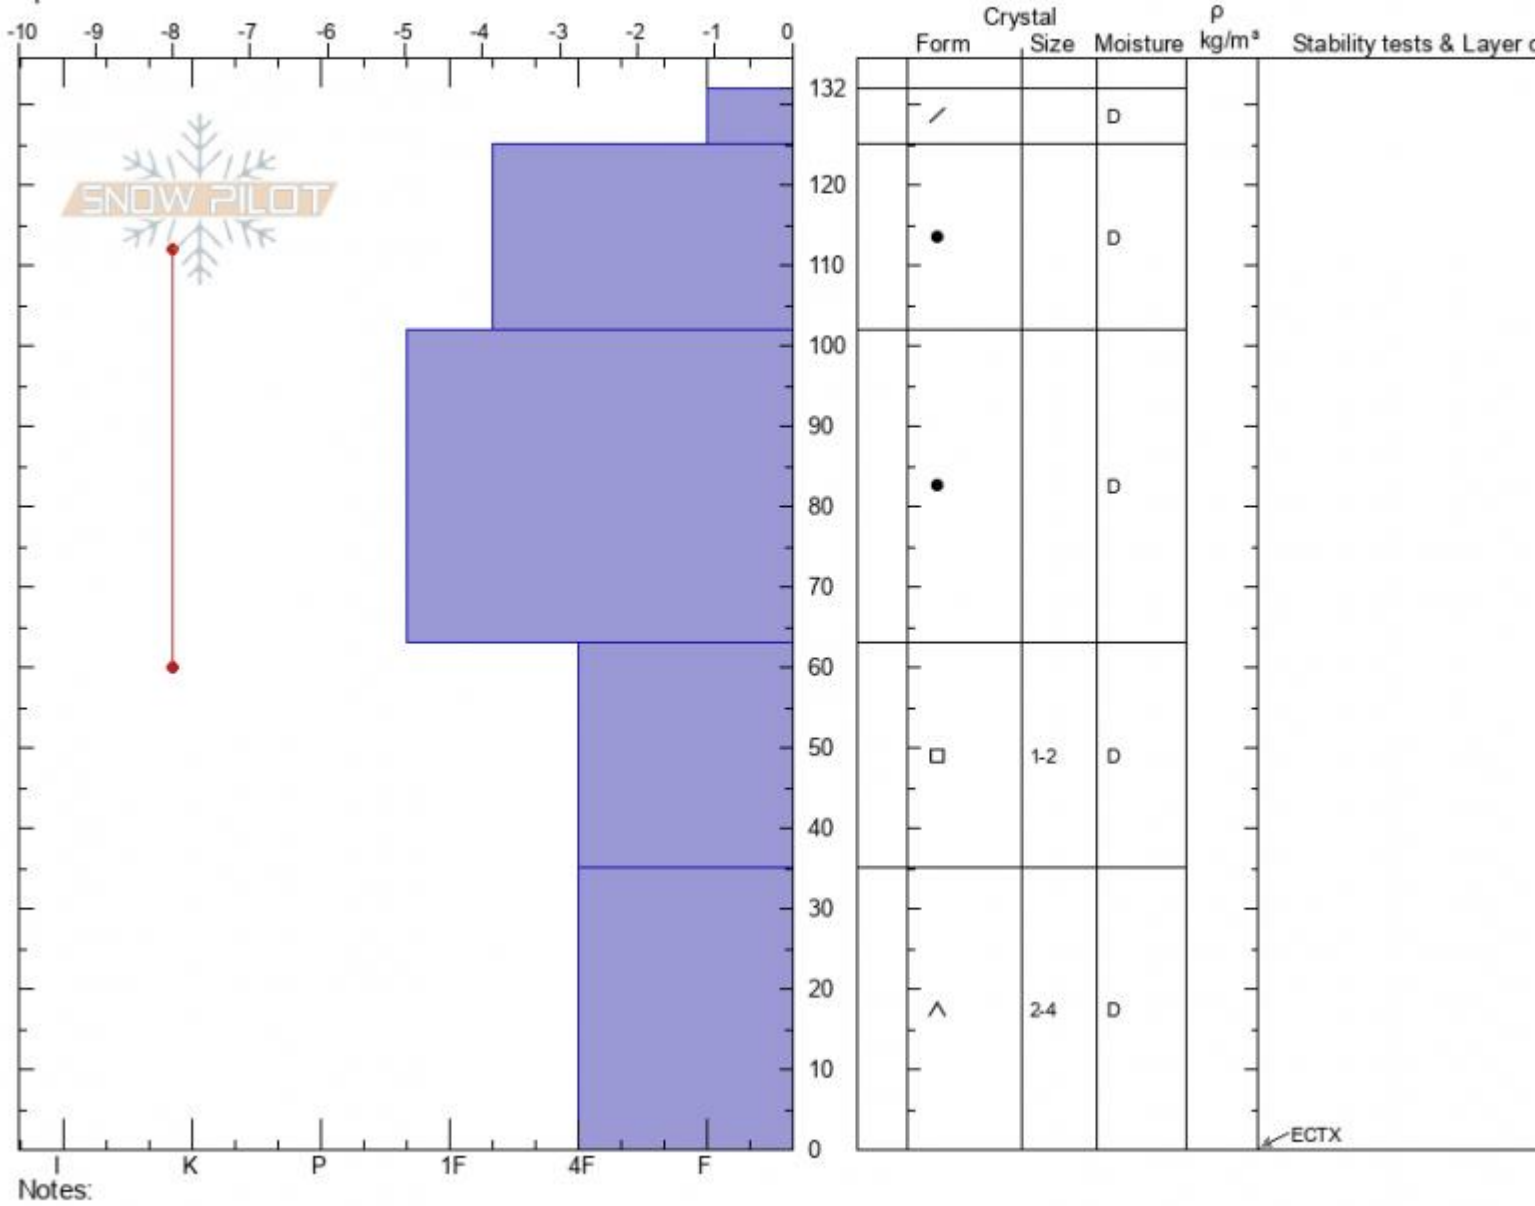

Sunlight Basin
 Madison Range-S
 MT
 Elevation: 9500 ft
 Aspect: 110°
 Specifics:

Ian Hoyer
 03/13/2021 - 11:00pm
 Co-ord: 44.97522N, -111.31391W
 Slope Angle: 16°
 Wind Loading: previous

Stability: good
 Air Temperature:
 Sky Cover: CLR
 Precipitation: NO
 Wind: N Light Breeze

HS: 132 Layer Notes:
 35-0cm: Problematic layer

Advisory Region
 Southern Madison
 Longitude
 -111.31W
 Latitude
 44.97N
 Southern Madison, 2021-03-13