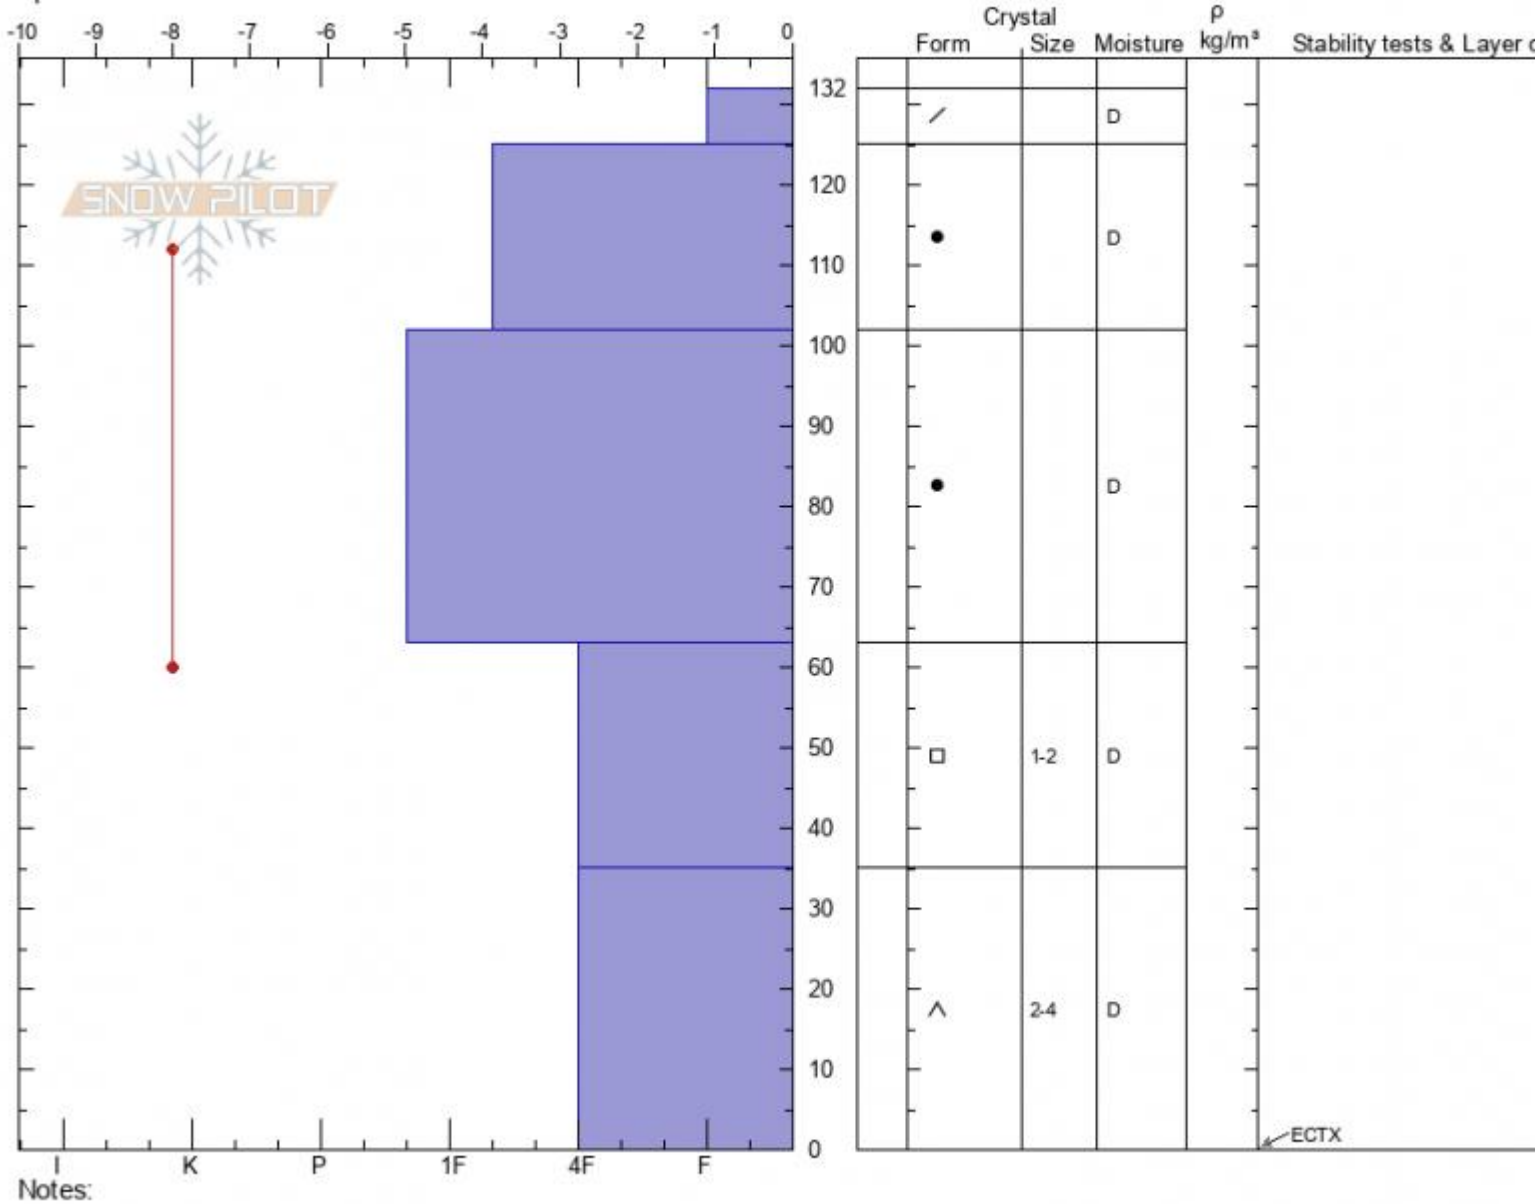

Sunlight Basin
 Madison Range-S
 MT
 Elevation: 9500 ft
 Aspect: 110°
 Specifics:

Ian Hoyer
 03/13/2021 - 11:00pm
 Co-ord: 44.97522N, -111.31391W
 Slope Angle: 16°
 Wind Loading: previous

Stability: good
 Air Temperature:
 Sky Cover: CLR
 Precipitation: NO
 Wind: N Light Breeze

HS: 132 Layer Notes:
 35-0cm: Problematic layer

Advisory Region
 Southern Madison
 Longitude
 -111.31W
 Latitude
 44.97N
 Southern Madison, 2021-03-13