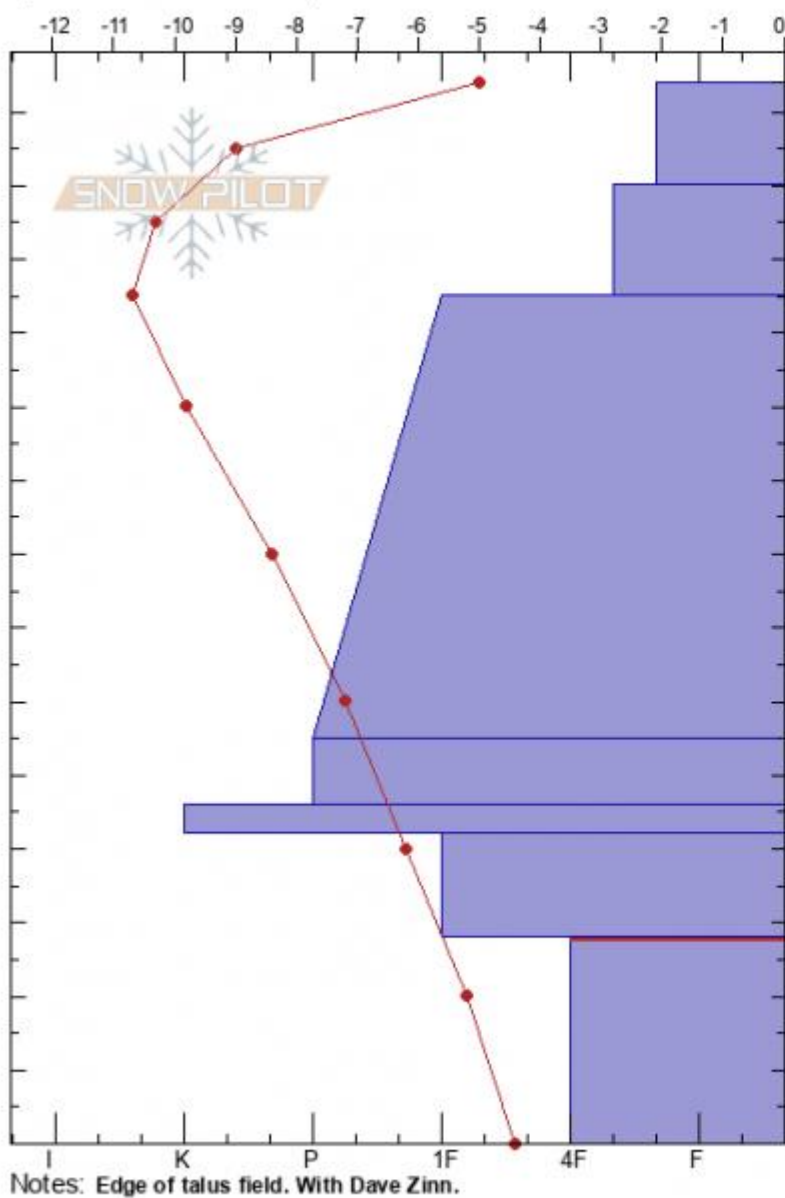

**Frazier Basin**  
**Bridger Range**  
**MT**  
 Elevation: **8288 ft**  
 Aspect: **N**  
 Specifics: **Ski tracks on slope**

**Zach Keskinen**  
**03/14/2021 - 11:30am**  
 Co-ord: **45.92263N, -110.97569W**  
 Slope Angle: **27°**  
 Wind Loading: **no**

Stability: **good**  
 Air Temperature: **1°C**  
 Sky Cover: **FEW**  
 Precipitation: **NO**  
 Wind: **E Light Breeze**

HS: **144** Layer Notes:  
 PF: **30** 28-0cm: **Problematic layer**

Form	Crystal Size	Moisture	$\rho$ kg/m <sup>3</sup>	Stability tests & Layer
+		D		
/ (Δ)				
•	0.5-1			← ECTN13 @115cm
⊖	1			
■				
□	1-3			
∧ (Λ)	3-6 (10)			← ECTP25 @28cm