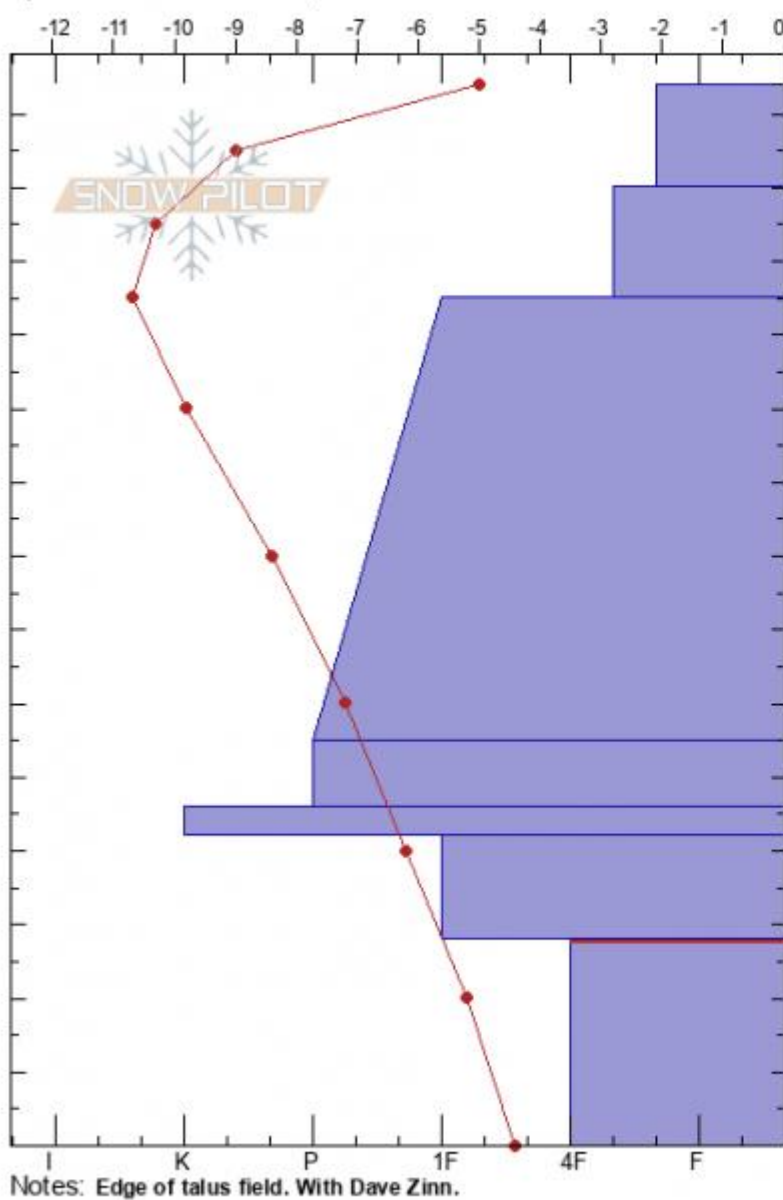

**Frazier Basin**  
**Bridger Range**  
**MT**  
 Elevation: **8288 ft**  
 Aspect: **N**  
 Specifics: **Ski tracks on slope**

**Zach Keskinen**  
**03/14/2021 - 11:30am**  
 Co-ord: **45.92263N, -110.97569W**  
 Slope Angle: **27°**  
 Wind Loading: **no**

Stability: **good**  
 Air Temperature: **1°C**  
 Sky Cover: **FEW**  
 Precipitation: **NO**  
 Wind: **E Light Breeze**

HS: **144** Layer Notes:  
 PF: **30** 28-0cm: **Problematic layer**

Form	Crystal Size	Moisture	$\rho$ kg/m <sup>3</sup>	Stability tests & Layer
+		D		
/ (Δ)				
•	0.5-1			← ECTN13 @115cm
⊖	1			
■				
□	1-3			
^ (Λ)	3-6 (10)			← ECTP25 @28cm