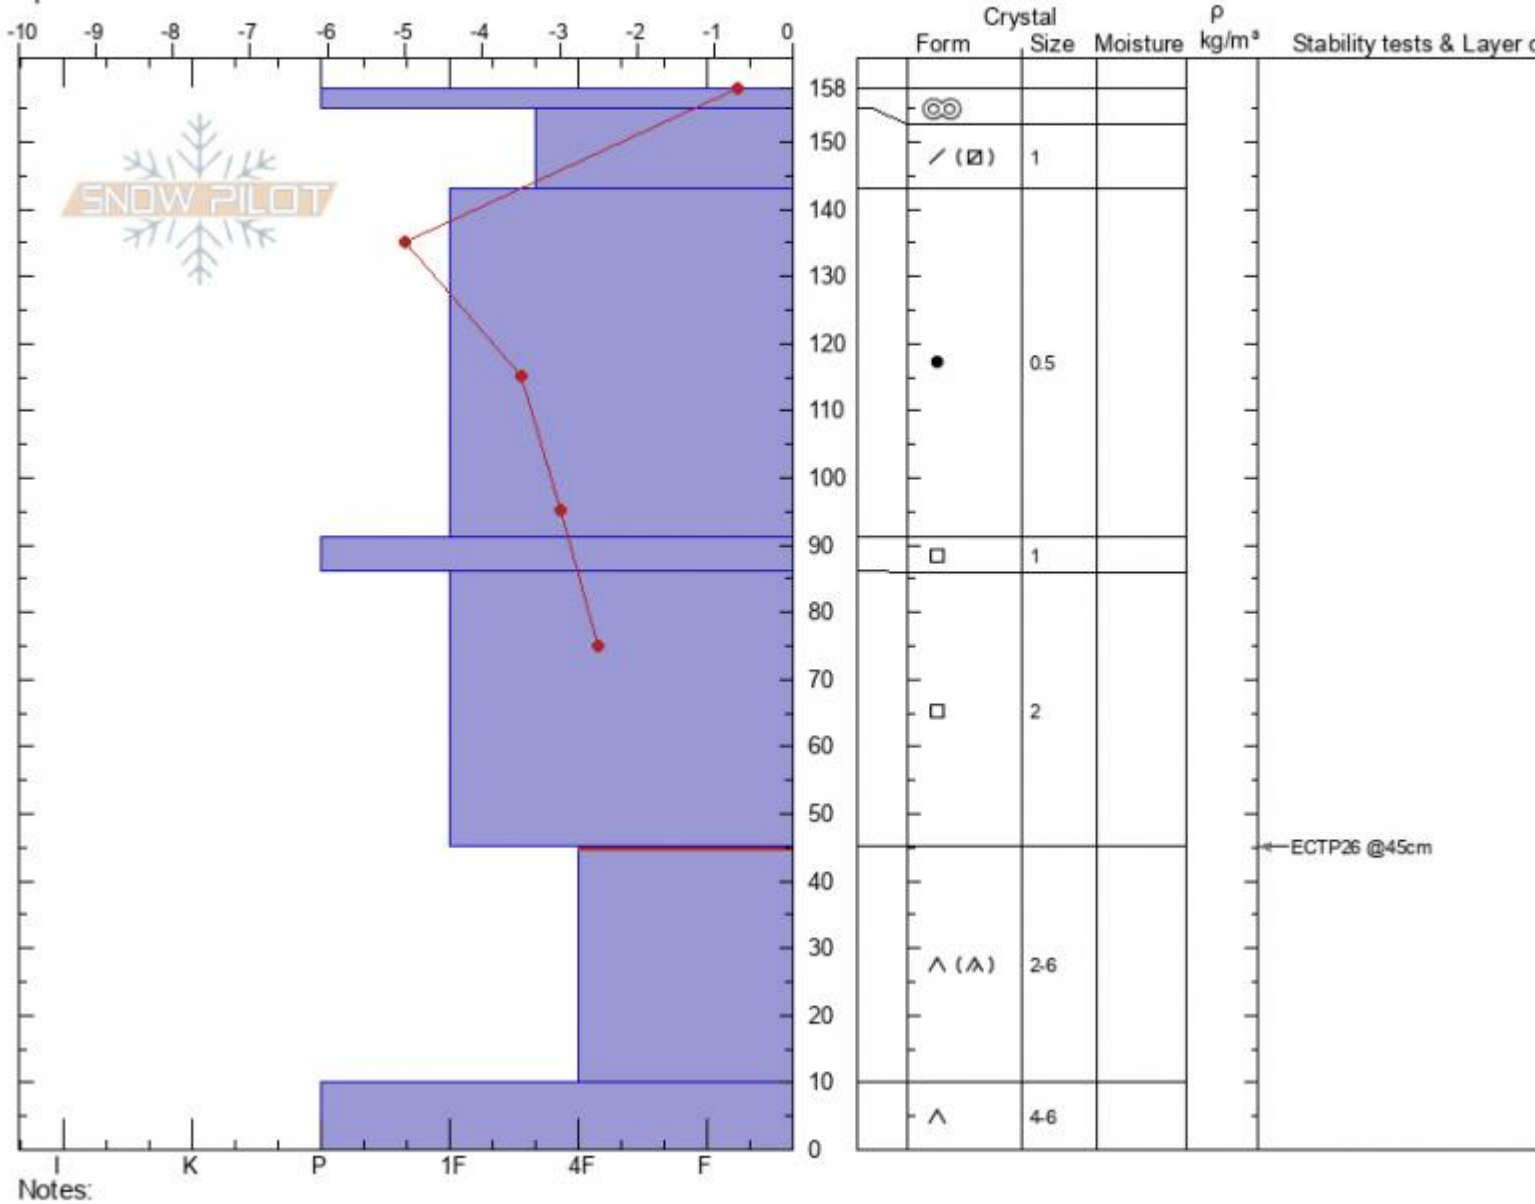

Lightning Ridge  
 Madison Range-S  
 MT  
 Elevation: 9000 ft  
 Aspect: 90°  
 Specifics:

Dave Zinn  
 03/17/2021 - 1:00pm  
 Co-ord: 44.97727N, -111.37205W  
 Slope Angle: 30°  
 Wind Loading: no

Stability: good  
 Air Temperature: -0.7°C  
 Sky Cover: CLR  
 Precipitation: NO  
 Wind: SW Light Breeze

HS: 158  
 PF: 15  
 PS: 5  
 Layer Notes: 45-10cm: Problematic layer

Advisory Region  
 Southern Madison  
 Longitude  
 -111.27W  
 Latitude  
 45.06N  
 Southern Madison, 2021-03-17