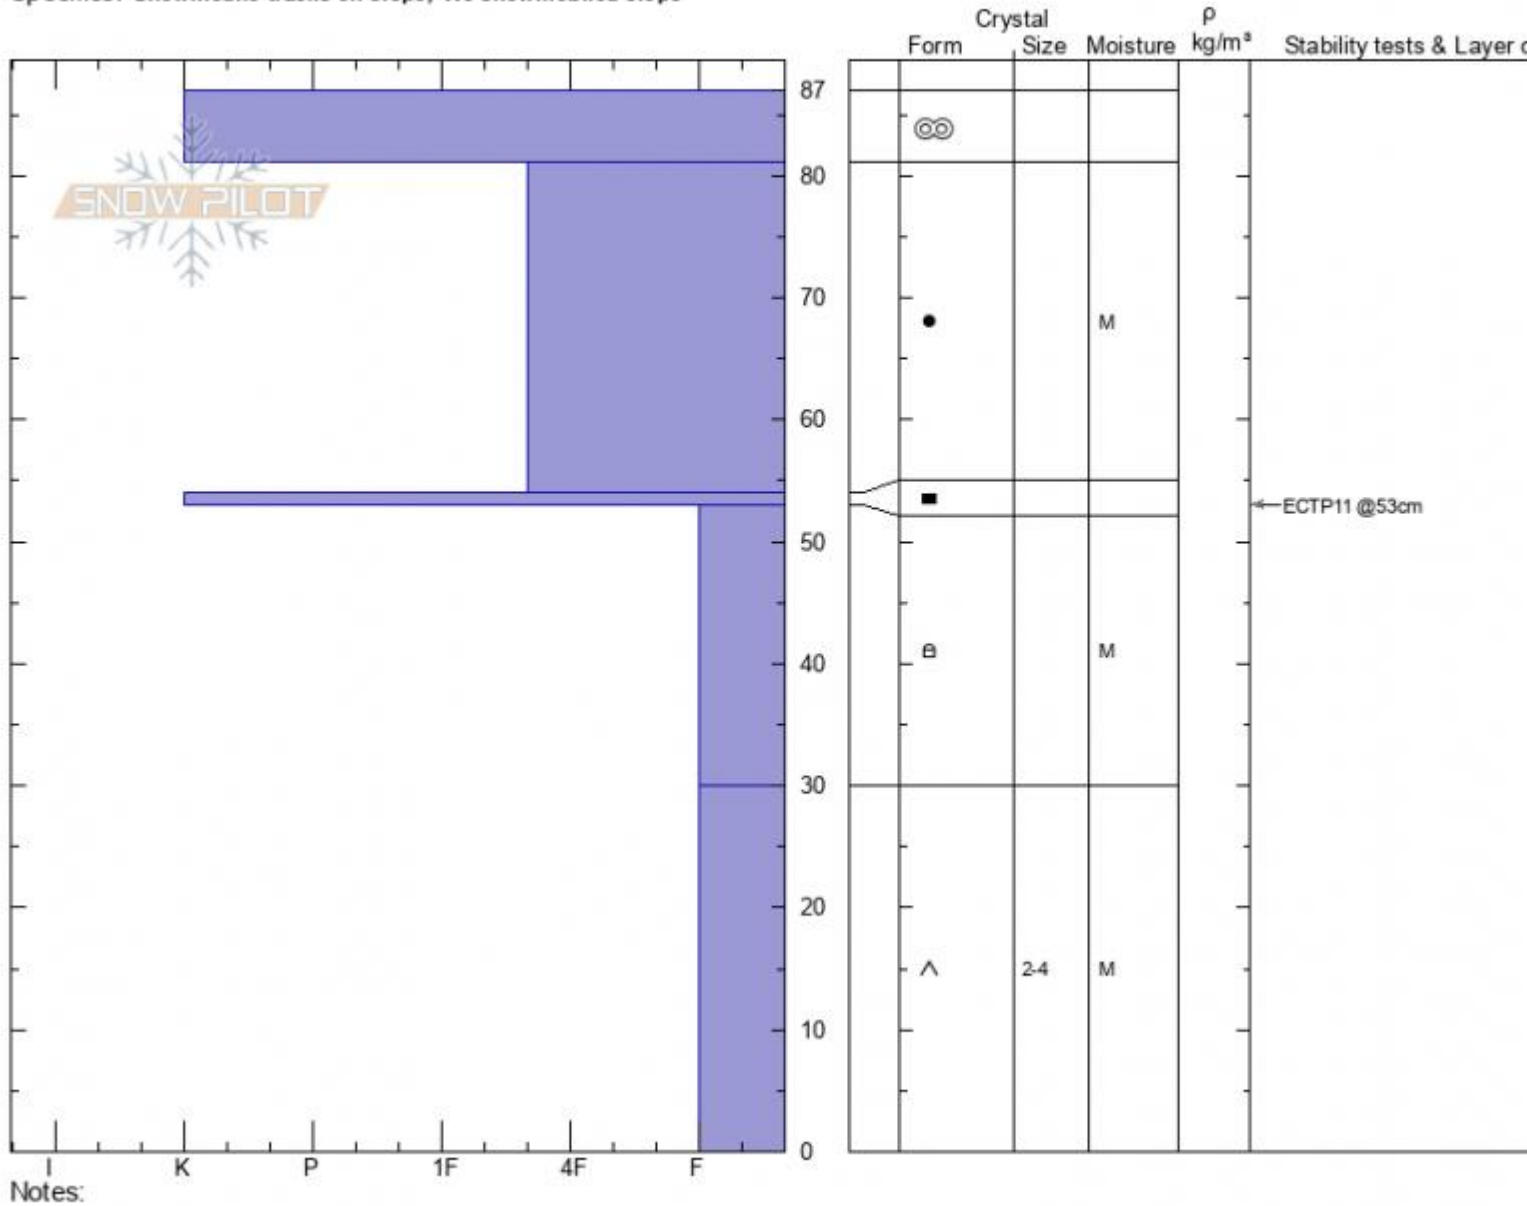

**Lionhead Wx Stn**  
**Lionhead Range**  
**MT**  
 Elevation: **8800 ft**  
 Aspect: **180°**  
 Specifics: **Snowmobile tracks on slope; We snowmobiled slope**

**Ian Hoyer**  
**03/16/2021 - 10:00am**  
 Co-ord: **44.70940N, -111.32469W**  
 Slope Angle: **25°**  
 Wind Loading: **no**

Stability: **good**  
 Air Temperature: **2°C**  
 Sky Cover: **SCT**  
 Precipitation: **NO**  
 Wind: **N Light Breeze**

HS: **87**    Layer Notes:  
 PF: **15**    53-30cm: **Problematic layer**

Advisory Region  
 Lionhead Range  
 Longitude  
 -111.32W  
 Latitude  
 44.71N  
 Lionhead Range, 2021-03-18