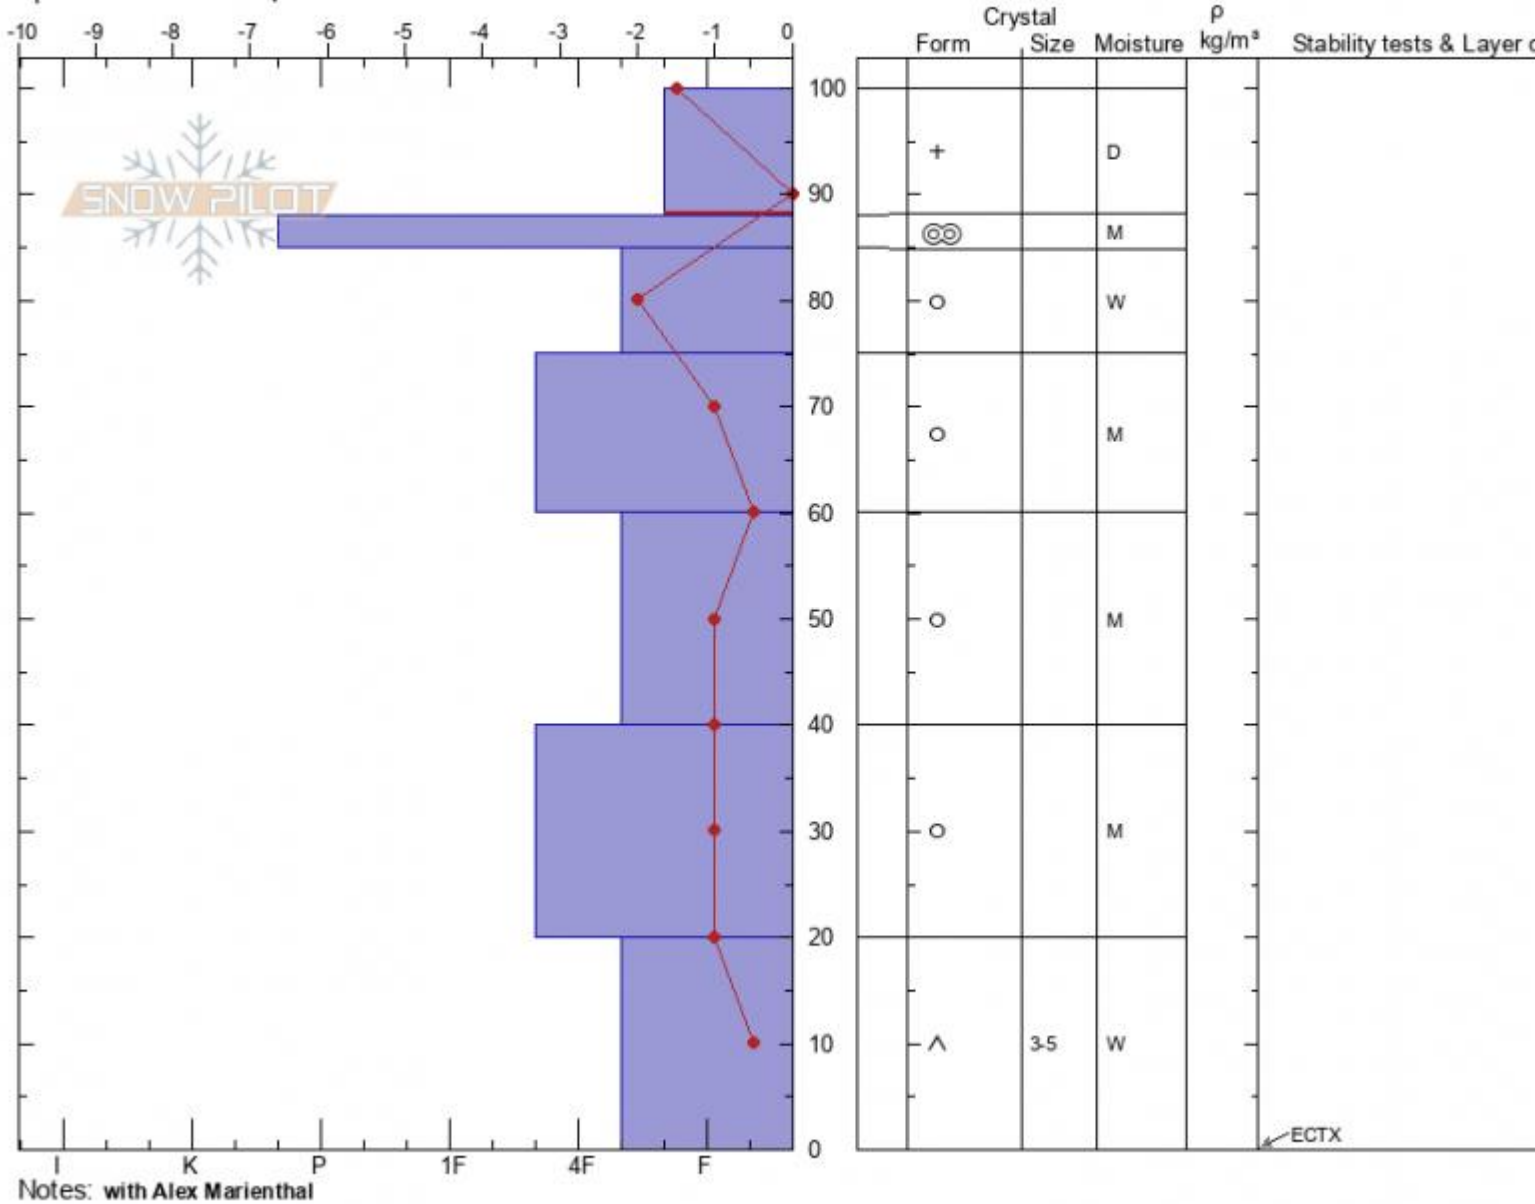

Truman/Jones Ridge  
 Bridger Range  
 MT  
 Elevation: 8279 ft  
 Aspect: SW  
 Specifics: We skied slope

Zach Keskinen  
 03/20/2021 - 10:47 am  
 Co-ord: 45.82364N, -110.93381W  
 Slope Angle: 23°  
 Wind Loading: no

Stability: good  
 Air Temperature: -3°C  
 Sky Cover: OVC  
 Precipitation: S1  
 Wind: Calm

HS: 100 Layer Notes:  
 PF: 17 100-88cm: Problematic layer

Advisory Region  
 Bridger Range  
 Longitude  
 -110.93W  
 Latitude  
 45.81N  
 Bridger Range, 2021-03-20