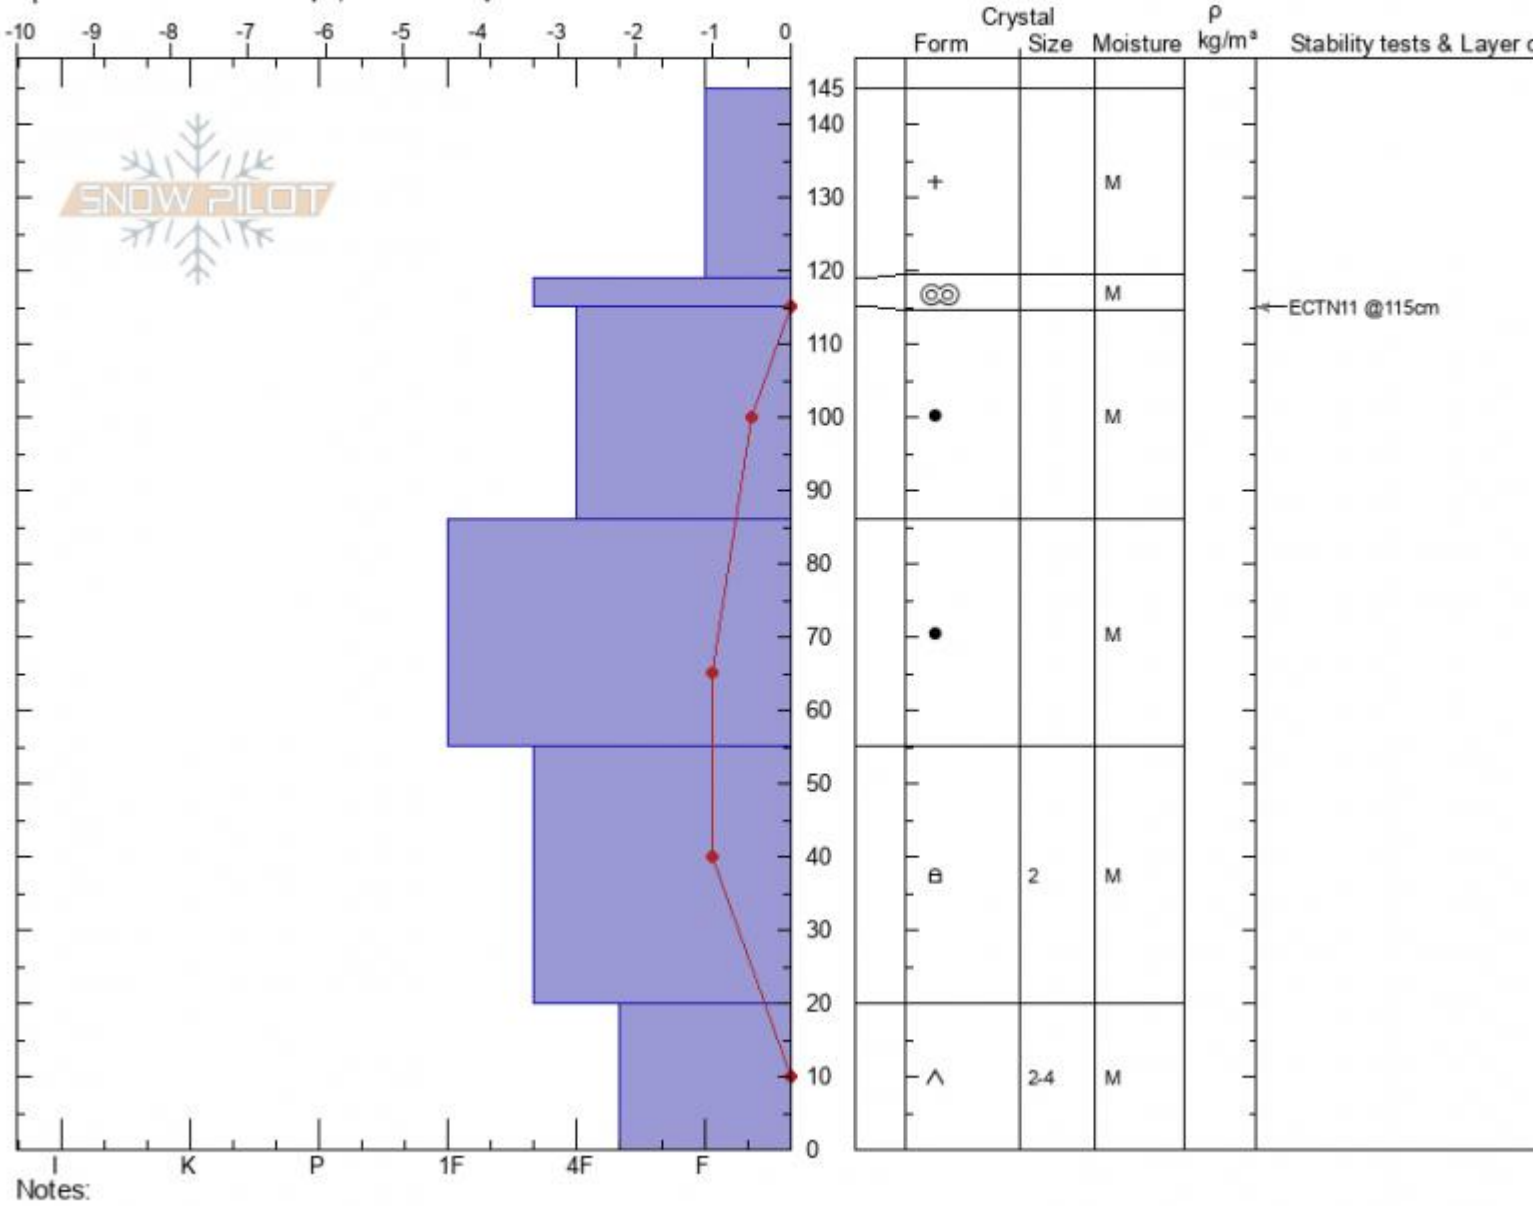

**Bacon Rind**  
**Madison Range-S**  
**MT**  
 Elevation: **8800 ft**  
 Aspect: **85°**  
 Specifics: **Ski tracks on slope; We skied slope**

**Ian Hoyer**  
**03/20/2021 - 12:00pm**  
 Co-ord: **44.96000N, -111.09923W**  
 Slope Angle: **27°**  
 Wind Loading: **no**

Stability: **fair**  
 Air Temperature: **2°C**  
 Sky Cover: **OVC**  
 Precipitation: **S-1**  
 Wind: **Calm**

HS: **145** Layer Notes:  
 20-0cm: **Problematic layer**

Advisory Region  
 Southern Madison  
 Longitude  
 -111.10W  
 Latitude  
 44.96N  
 Southern Madison, 2021-03-20