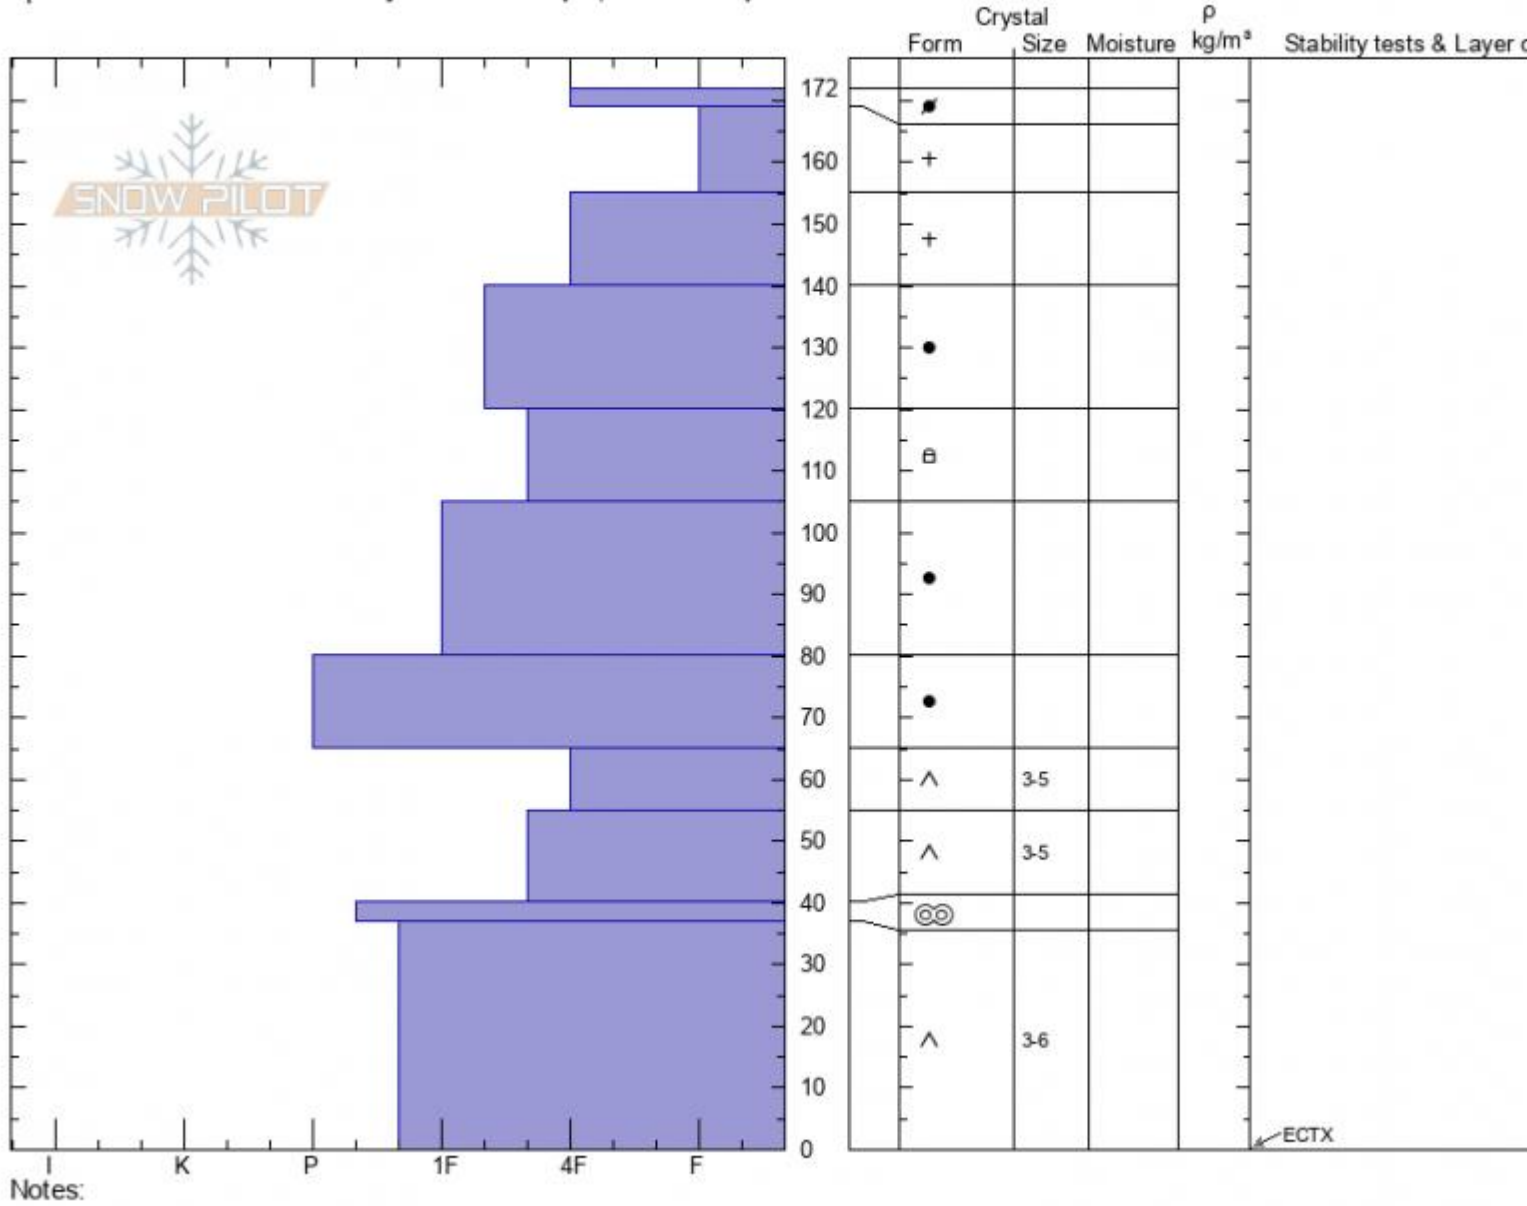

**Frazier Basin**  
**Bridger Range**  
**MT**  
 Elevation: **8350 ft**  
 Aspect: **355°**  
 Specifics: Recent avalanche activity on different slopes; We skied slope

**Alex Marienthal**  
**03/26/2021 - 12:30pm**  
 Co-ord: **45.92248N, -110.97278W**  
 Slope Angle: **28°**  
 Wind Loading: **previous**

Stability: **fair**  
 Air Temperature: **-5°C**  
 Sky Cover: **OVC**  
 Precipitation: **S-1**  
 Wind: **N Moderate**

HS: **172** Layer Notes:  
 65-55cm: **Problematic layer**

Advisory Region  
 Bridger Range  
 Longitude  
 -110.98W  
 Latitude  
 45.92N  
 Bridger Range, 2021-03-26