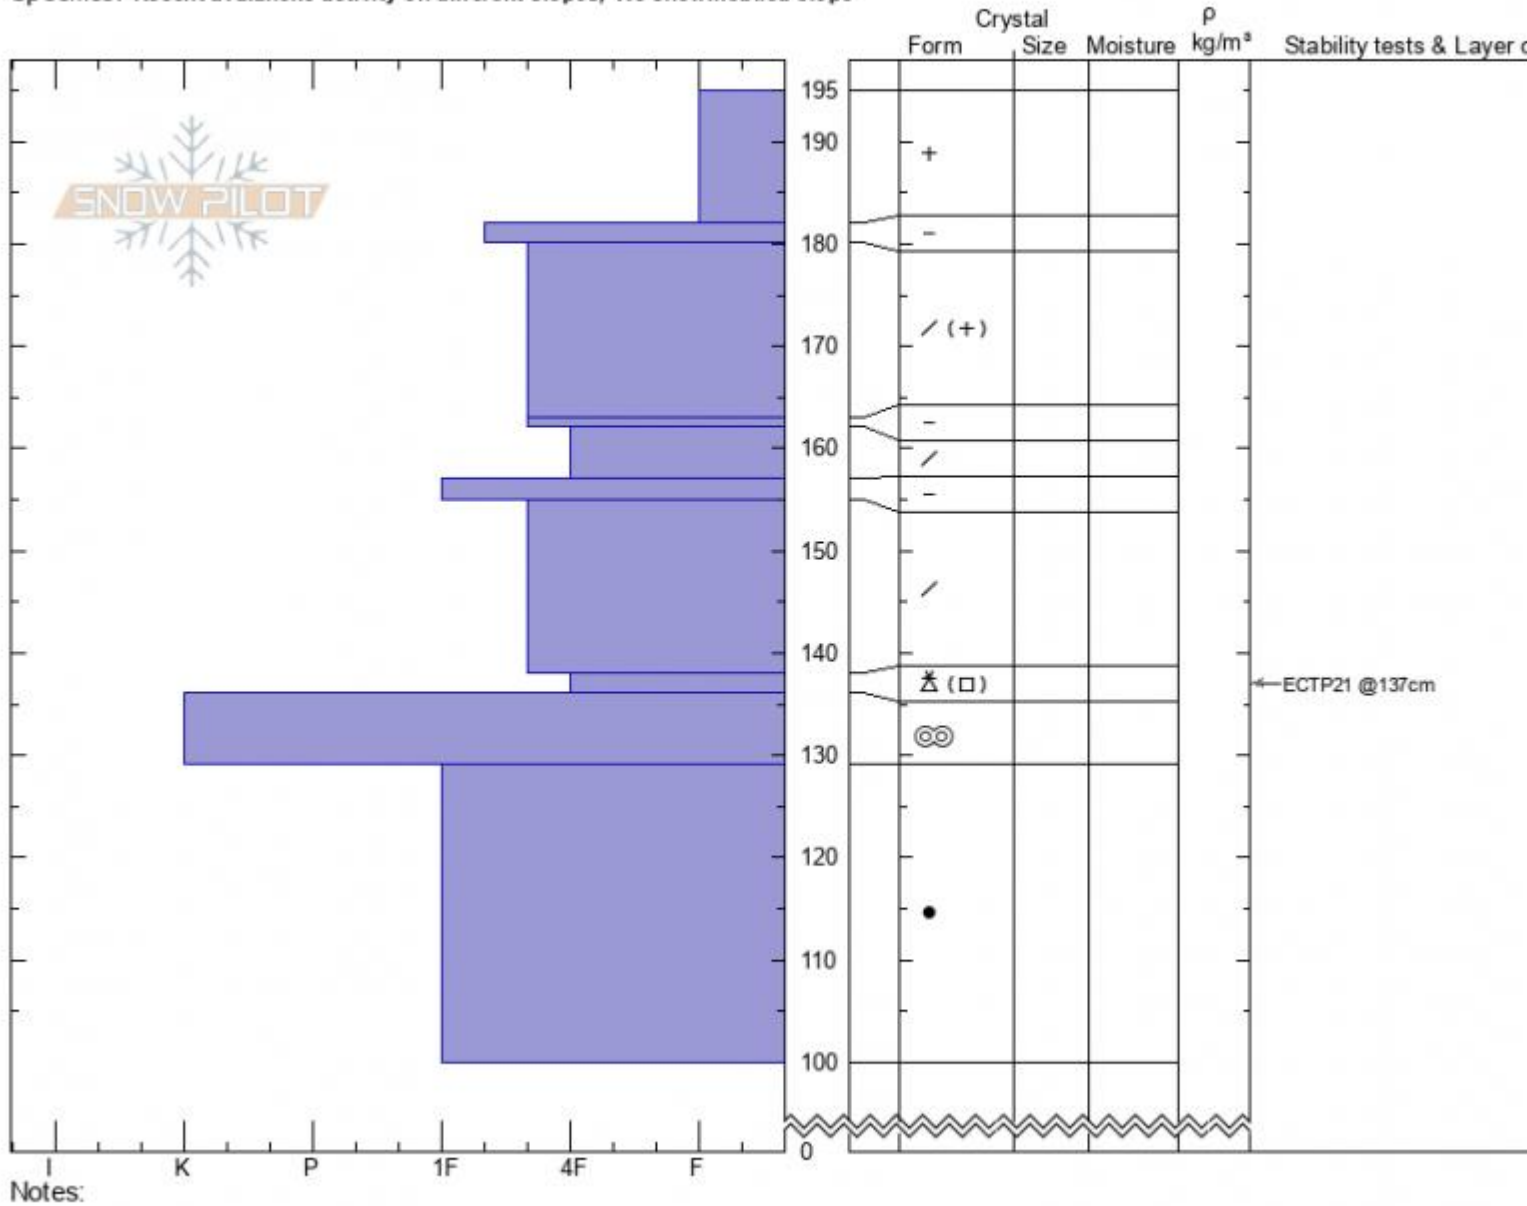

**Buck Ridge/Bear Crk
Madison Range-N
MT**

Elevation: **9519 ft**
Aspect: **100°**

Specifics: **Recent avalanche activity on different slopes; We snowmobiled slope**

Alex Marienthal
03/27/2021 - 12:30pm
Co-ord: **45.18476N, -111.46766W**
Slope Angle: **30°**
Wind Loading:

Stability: **fair**
Air Temperature:
Sky Cover: **OVC**
Precipitation: **S-1**
Wind: **Calm**

HS: **195** Layer Notes:
138-136cm: **Problematic layer**

Advisory Region
Northern Madison
Longitude
-111.38W
Latitude
45.17N
Northern Madison, 2021-03-28