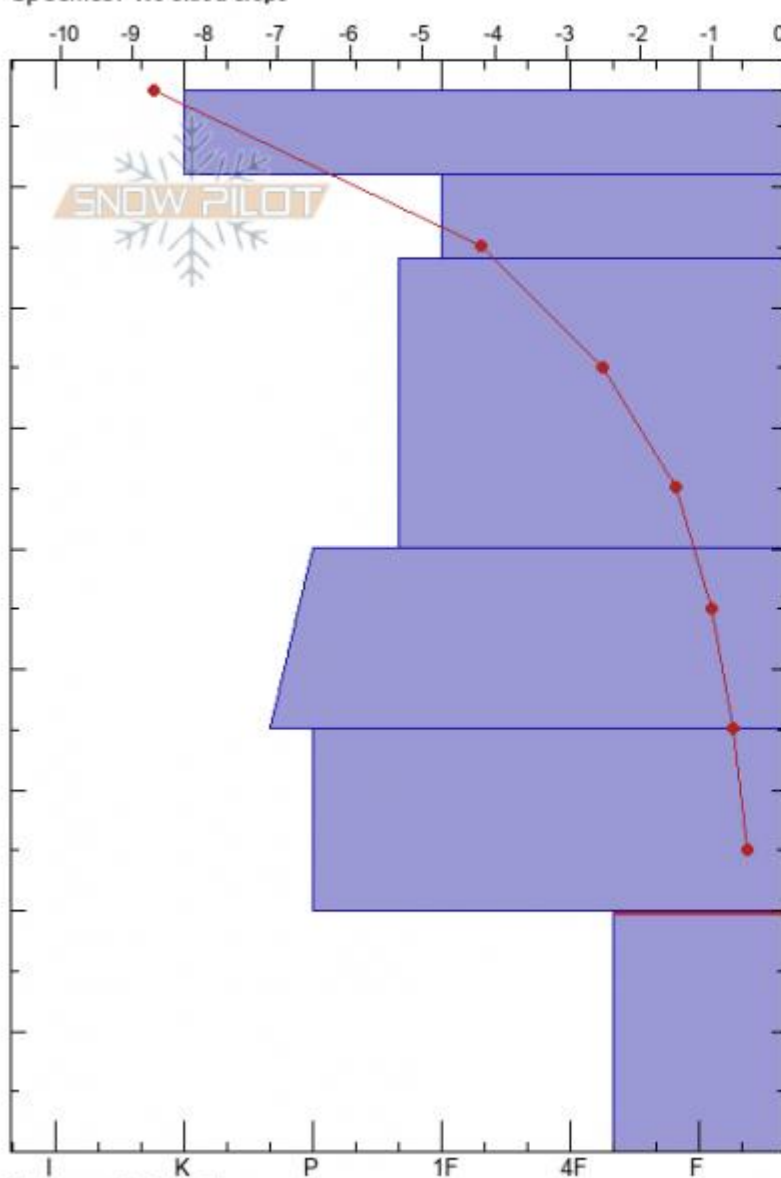

Beehive Basin
Madison Range-N
MT
 Elevation: **8542 ft**
 Aspect: **SW**
 Specifics: **We skied slope**

Zach Keskinen
04/01/2021 - 10:45am
 Co-ord: **45.32256N, -111.38968W**
 Slope Angle: **32°**
 Wind Loading: **no**

Stability: **very_good**
 Air Temperature: **0.5°C**
 Sky Cover: **CLR**
 Precipitation: **NO**
 Wind: **Calm**

HS: **88** Layer Notes:
 PF: **5** 20-0cm: **Problematic layer**

| Form | Crystal Size | Moisture | ρ kg/m ³ | Stability tests & Layer c |
|-------|--------------|----------|--------------------------|---------------------------|
| ⊙ | | D | | |
| ● | 1 | D | | |
| ○ | | D | | |
| ● | 1 | D | | |
| ○ | | D | | |
| ○ (B) | 24 | M | | |