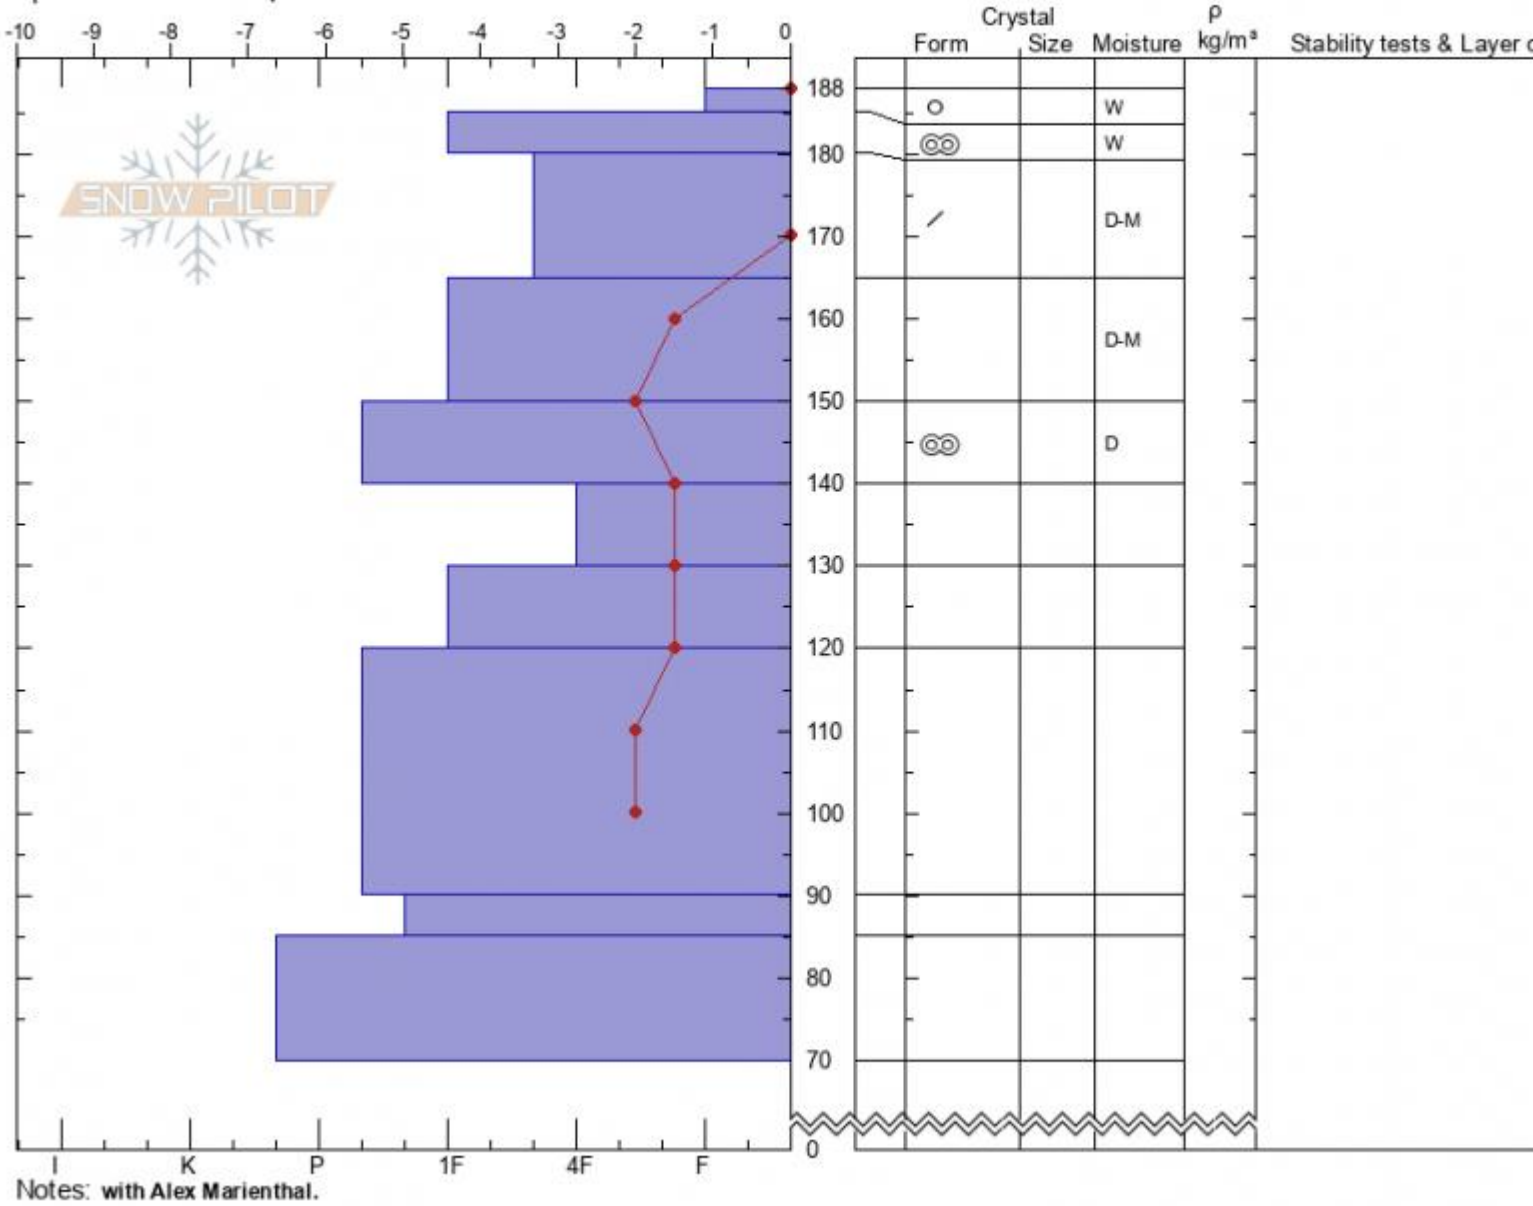

**Arrowhead Bowl**  
**Bridger Range**  
**MT**  
 Elevation: **8805 ft**  
 Aspect: **E**  
 Specifics: **We skied slope**

**Zach Keskinen**  
**04/03/2021 - 10:45am**  
 Co-ord: **45.91991N, -110.97791W**  
 Slope Angle: **38°**  
 Wind Loading: **no**

Stability: **very\_good**  
 Air Temperature: **6°C**  
 Sky Cover: **SCT**  
 Precipitation: **NO**  
 Wind: **SE Light Breeze**

HS: **188**    Layer Notes:  
 PF: **35**

Advisory Region  
 Bridger Range  
 Longitude  
 -110.96W  
 Latitude  
 45.90N  
 Bridger Range, 2021-04-04