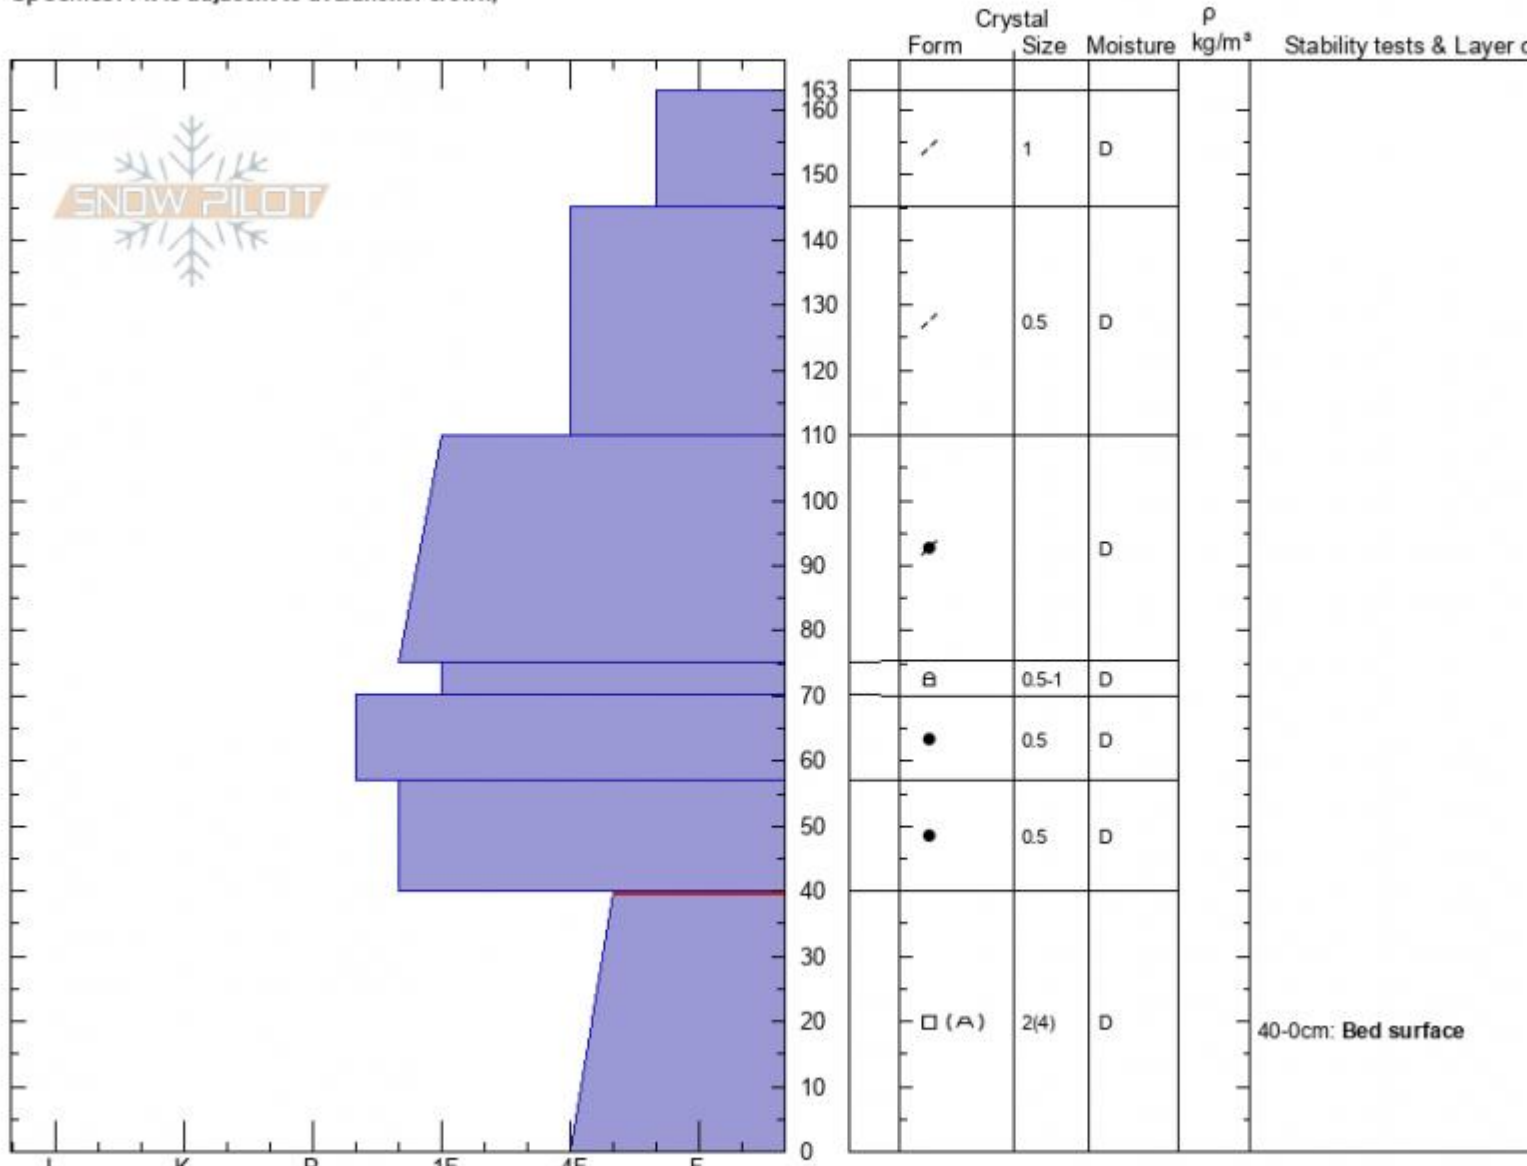

Scotch Bonnet Crown  
 Beartooths  
 MT  
 Elevation: 10000 ft  
 Aspect: 130°  
 Specifics: Pit is adjacent to avalanche: crown;

Doug Chabot-Admin  
 12/28/2021 - 9:55am  
 Co-ord: 45.07147N, -109.94407W  
 Slope Angle: 33°  
 Wind Loading: previous

Stability: **Poor**  
 Air Temperature: **-23°C**  
 Sky Cover: **OVC**  
 Precipitation: **NO**  
 Wind: **SW Moderate**

HS:163  
 Layer Notes:  
 40-0cm: Bed surface  
 40-0cm: Problematic layer

Notes: This pit was dug in the crown of the avalanche that killed 2 snowmobilers on December 27, 2021.

Advisory Region  
 Cooke City  
 Longitude  
 -109.95W  
 Latitude  
 45.06N

**Avalanche Details:** [Double Avalanche Fatality, Scotch Bonnet Mountain](#)  
 Cooke City, 2021-12-29