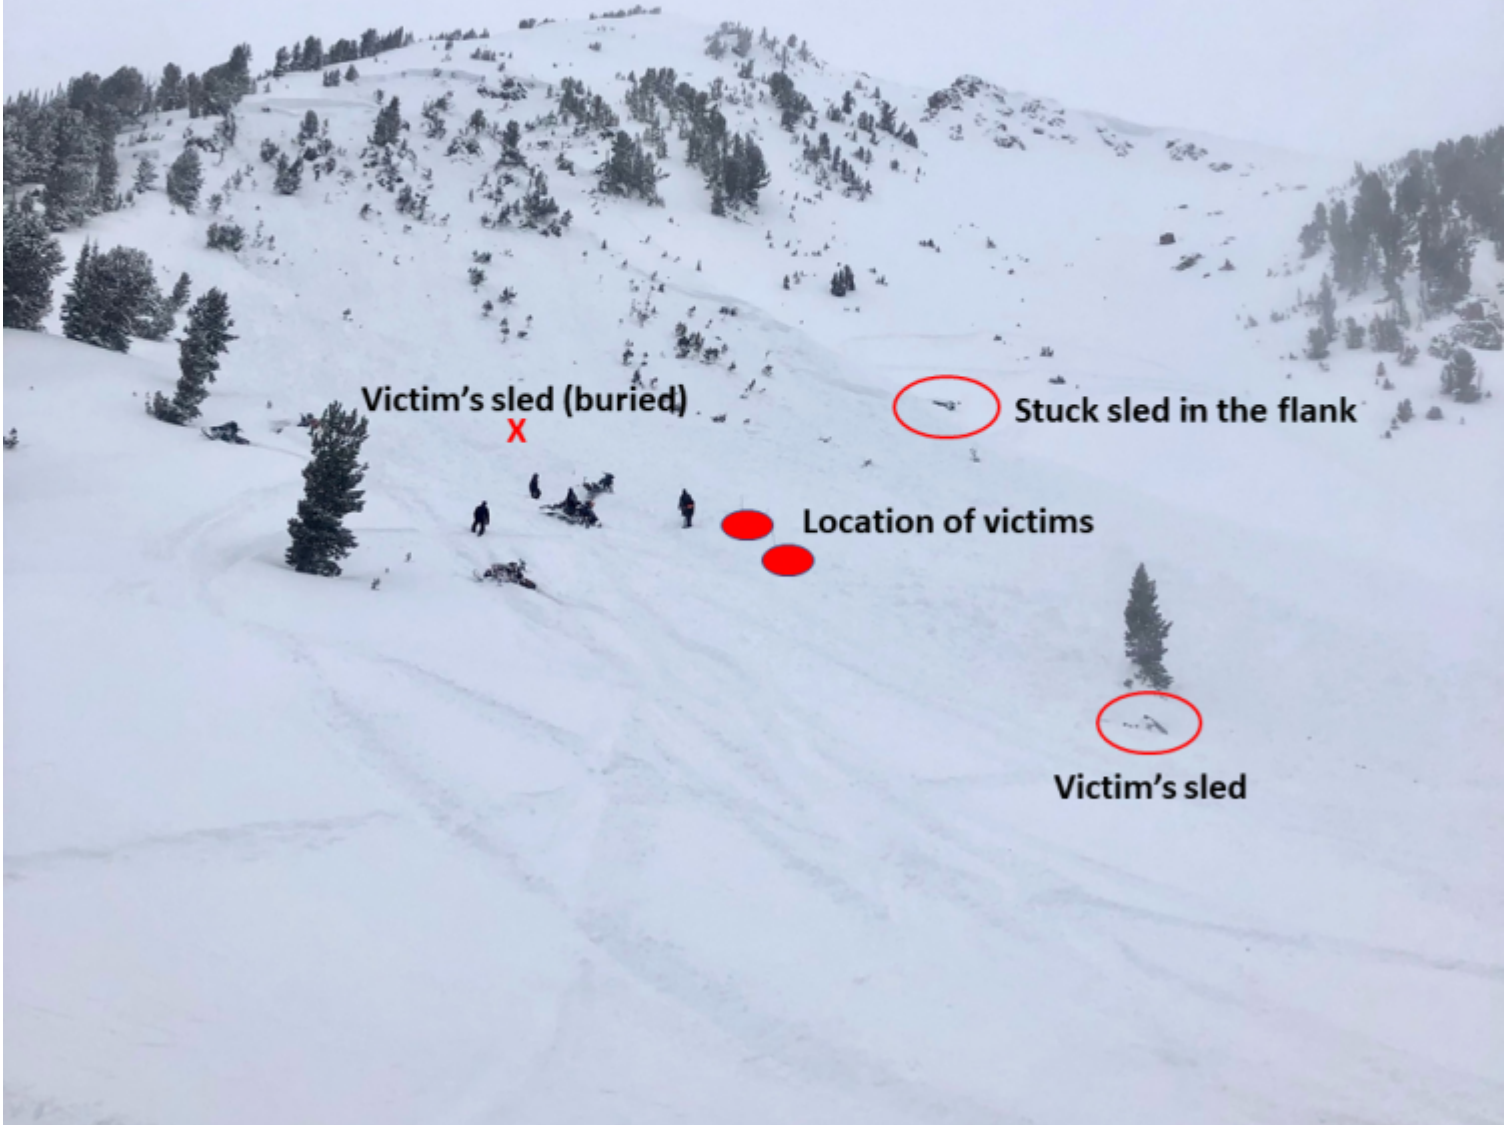

Scotch Bonnet Mountain  
SE aspect  
10,000'

4-5' deep  
300' wide  
500' vertical

This photo shows where people and their machines were buried. Photo: S. Strenge

Advisory Region  
Cooke City  
Longitude  
-109.95W  
Latitude  
45.06N

**Avalanche Details:** [Double Avalanche Fatality, Scotch Bonnet Mountain](#)  
Cooke City, 2021-12-30