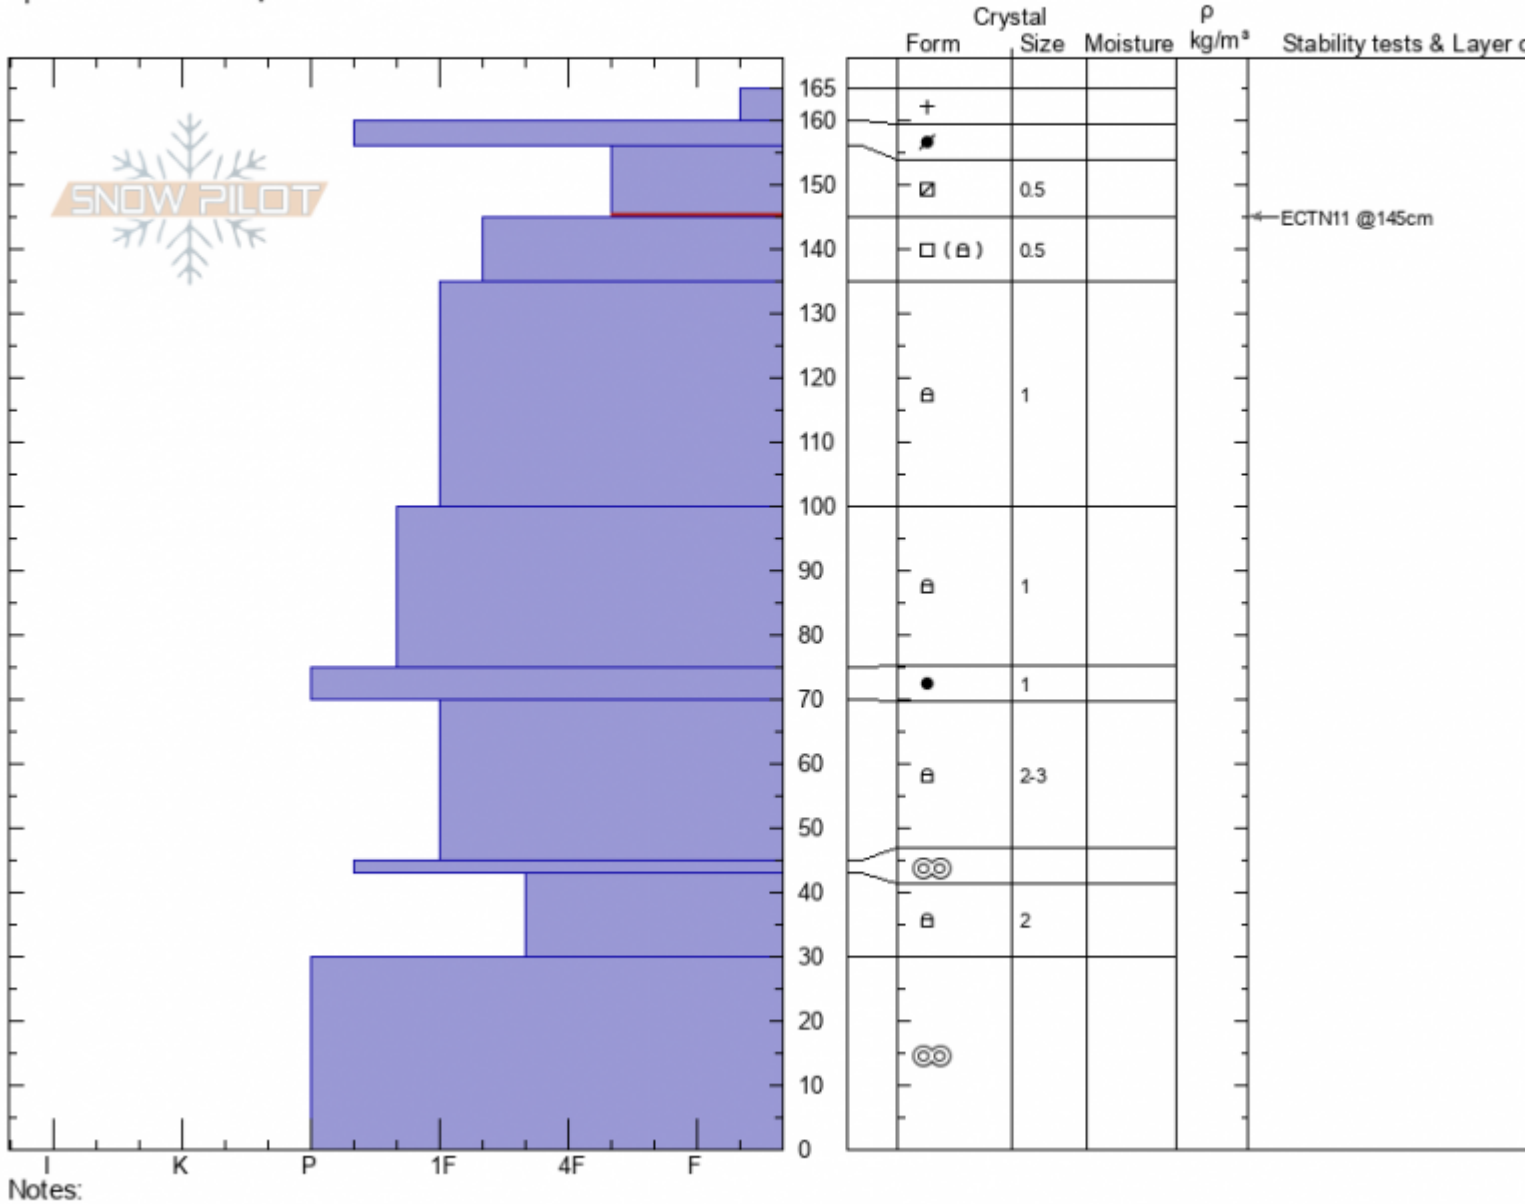

**Argentina Bowl**  
**Bridger Range**  
**MT**  
 Elevation: **8580 ft**  
 Aspect: **40°**  
 Specifics: **We skied slope**

**Doug Chabot-Admin**  
**01/27/2022 - 11:10am**  
 Co-ord: **45.78620N, -110.93584W**  
 Slope Angle: **40°**  
 Wind Loading:

Stability: **Good**  
 Air Temperature: **-4°C**  
 Sky Cover: **CLR**  
 Precipitation: **NO**  
 Wind: **Calm**

HS:**165**    Layer Notes:  
 156-145cm: **Problematic layer**

Advisory Region  
 Bridger Range  
 Longitude  
 -110.94W  
 Latitude  
 45.79N