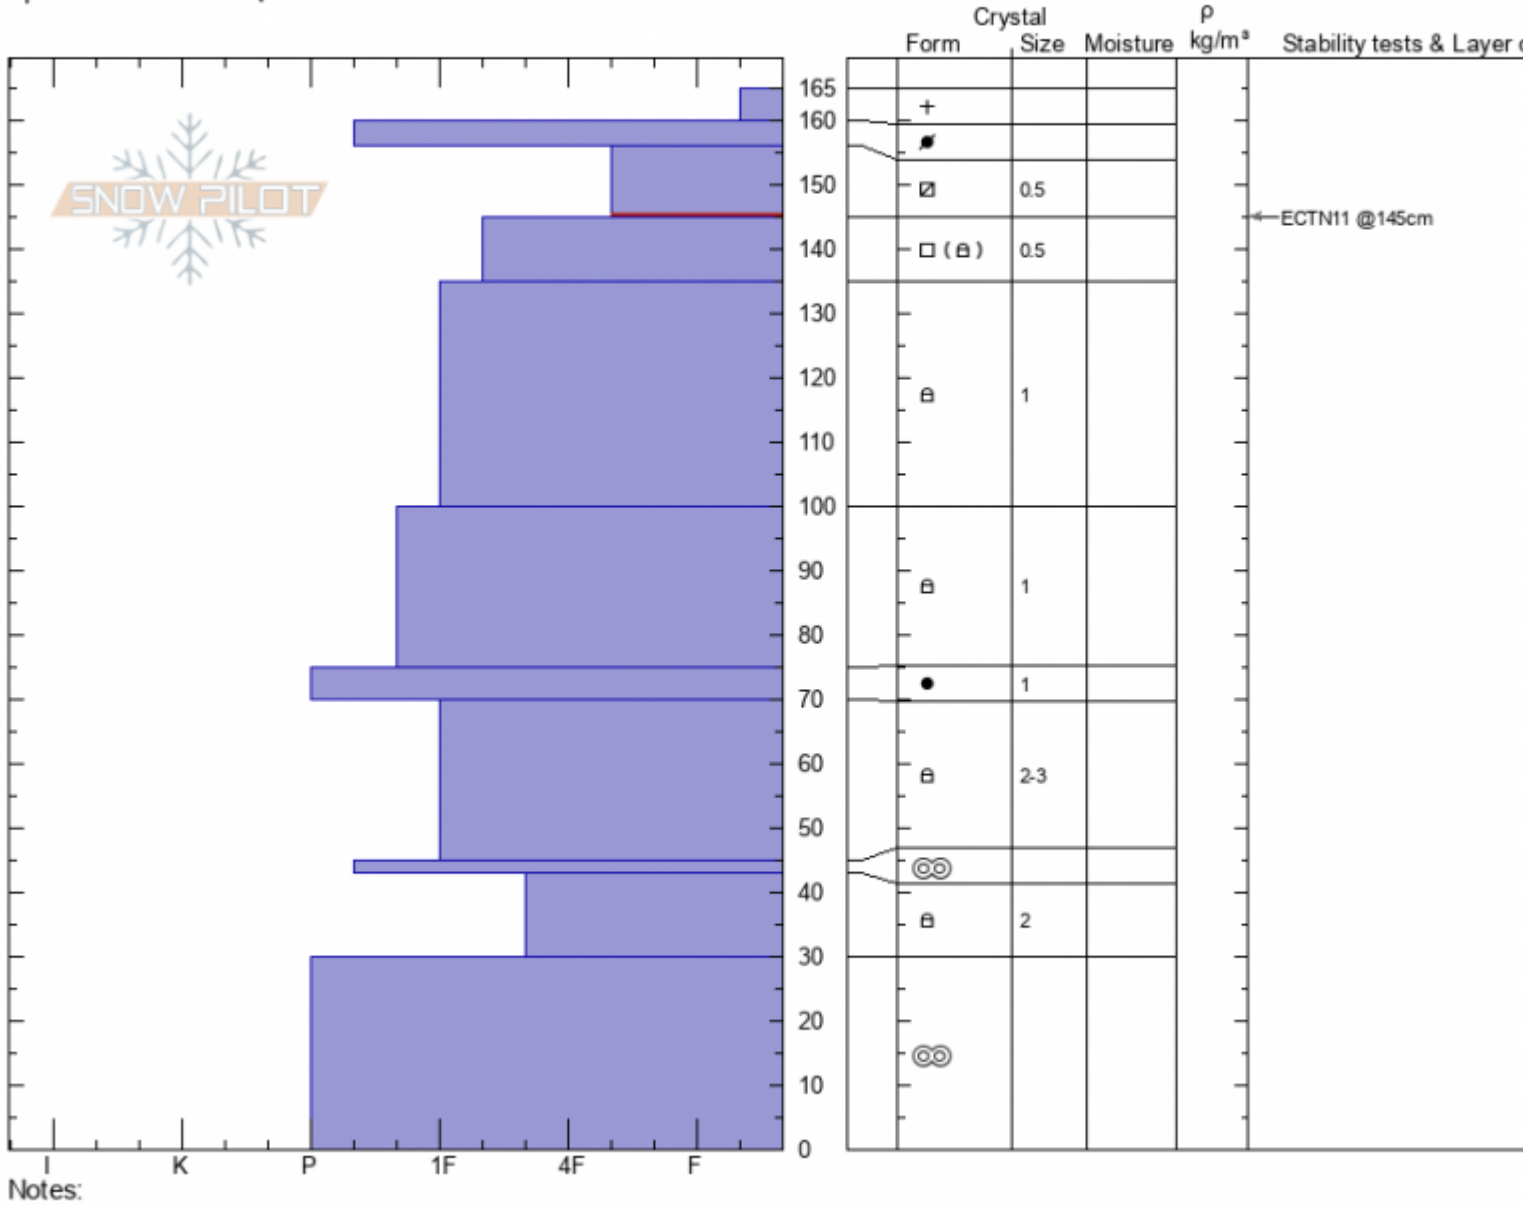

Argentina Bowl
Bridger Range
MT
 Elevation: **8580 ft**
 Aspect: **40°**
 Specifics: **We skied slope**

Doug Chabot-Admin
01/27/2022 - 11:10am
 Co-ord: **45.78620N, -110.93584W**
 Slope Angle: **40°**
 Wind Loading:

Stability: **Good**
 Air Temperature: **-4°C**
 Sky Cover: **CLR**
 Precipitation: **NO**
 Wind: **Calm**

HS:**165** Layer Notes:
 156-145cm: **Problematic layer**

Advisory Region
 Bridger Range
 Longitude
 -110.94W
 Latitude
 45.79N

Forecast link: [GNFAC Avalanche Forecast for Sat Jan 29, 2022](#)
 Bridger Range, 2022-01-27