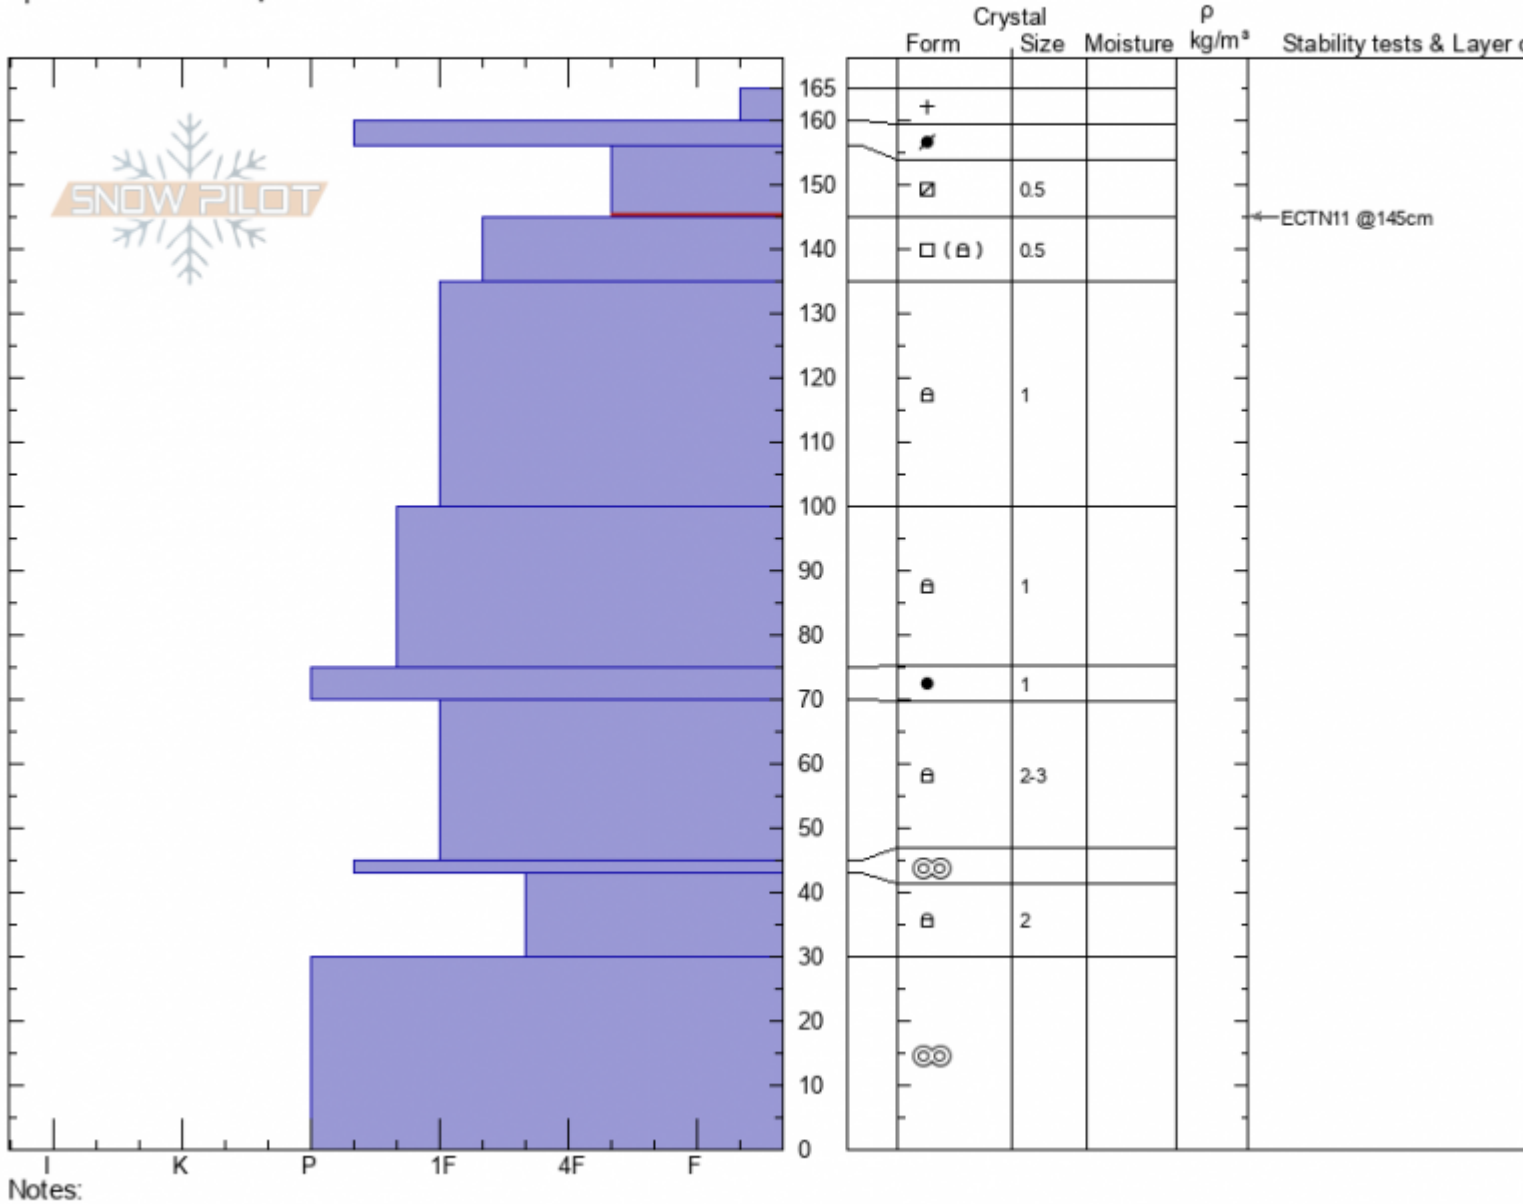

**Argentina Bowl**  
**Bridger Range**  
**MT**  
 Elevation: **8580 ft**  
 Aspect: **40°**  
 Specifics: **We skied slope**

**Doug Chabot-Admin**  
**01/27/2022 - 11:10am**  
 Co-ord: **45.78620N, -110.93584W**  
 Slope Angle: **40°**  
 Wind Loading:

Stability: **Good**  
 Air Temperature: **-4°C**  
 Sky Cover: **CLR**  
 Precipitation: **NO**  
 Wind: **Calm**

HS: **165**    Layer Notes:  
 156-145cm: **Problematic layer**

Advisory Region  
 Bridger Range  
 Longitude  
 -110.94W  
 Latitude  
 45.79N