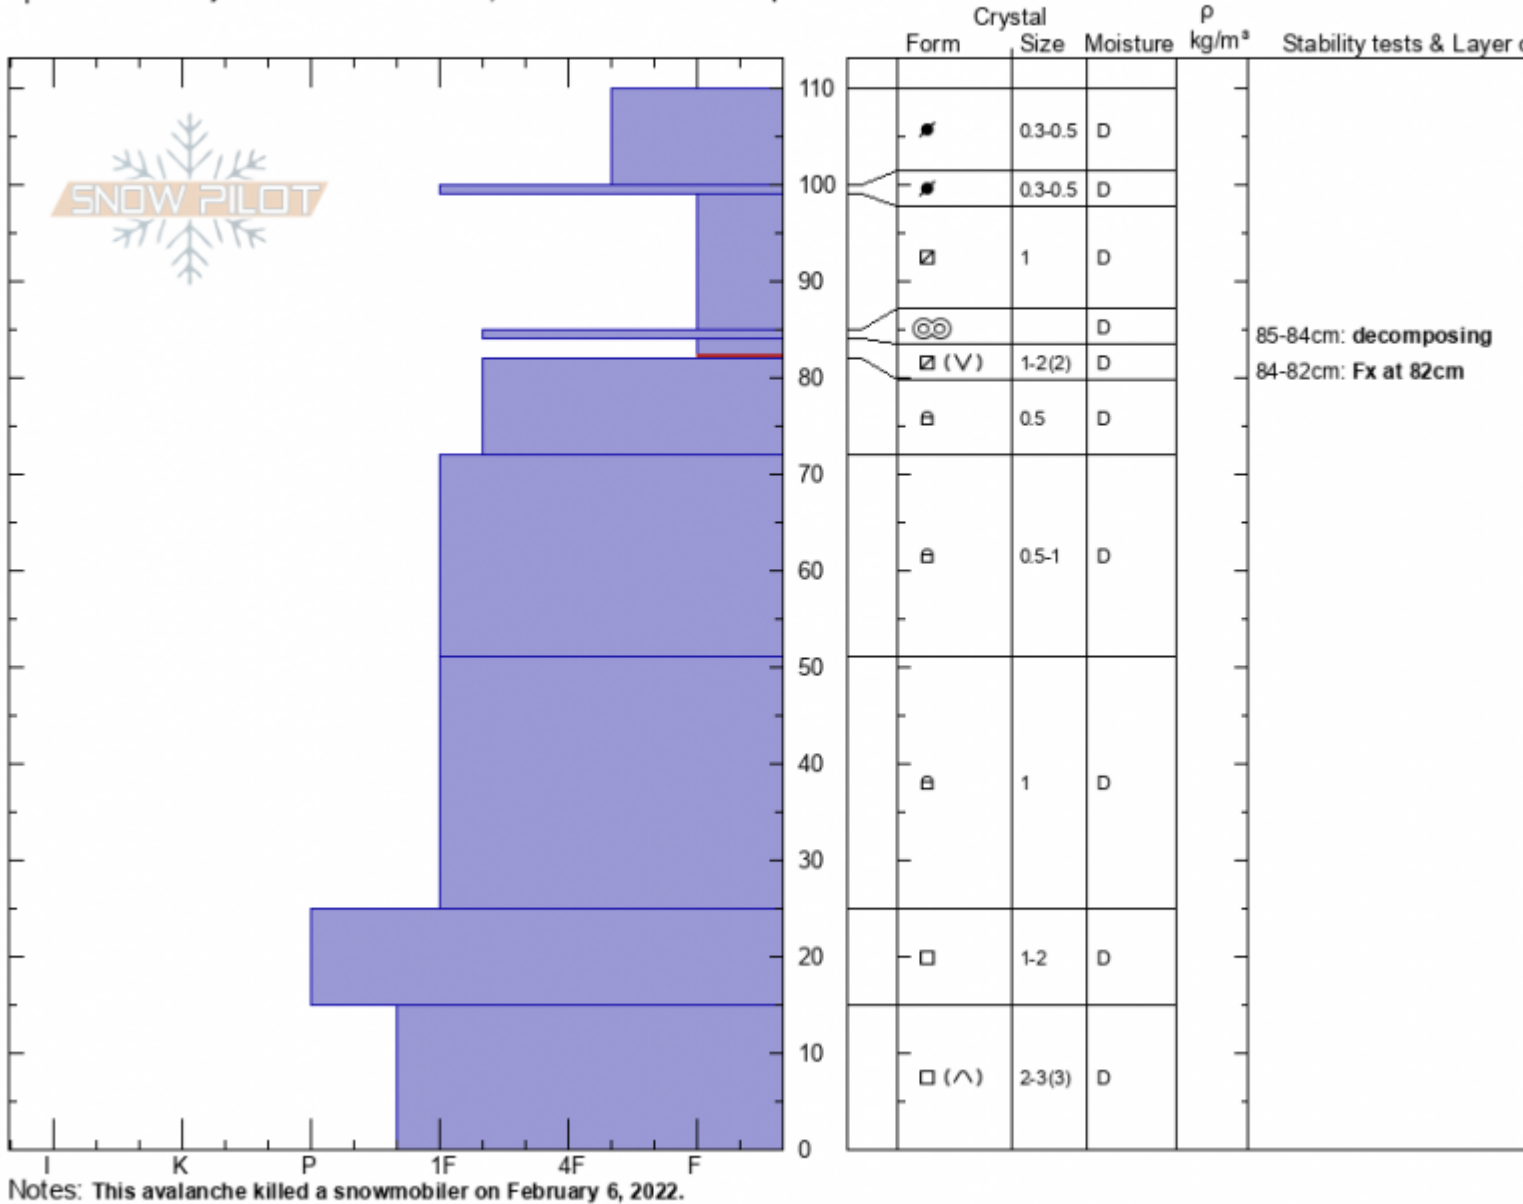

**Ski Hill Fatality**  
**Henry Mtns**  
**MT**  
 Elevation: **8125 ft**  
 Aspect: **90°**  
 Specifics: Pit is adjacent to avalanche: crown; Snowmobile tracks on slope

**Doug Chabot-Admin**  
**02/07/2022 - 10:30am**  
 Co-ord: **44.70577N, -111.29895W**  
 Slope Angle: **36°**  
 Wind Loading: **previous**

Stability:  
 Air Temperature: **-7°C**  
 Sky Cover: **CLR**  
 Precipitation: **NO**  
 Wind: **Calm**

**HS:110** Layer Notes:  
 85-84cm: **decomposing**  
 84-82cm: **Fx at 82cm**  
 84-82cm: **Problematic layer**

Advisory Region  
 Island Park  
 Longitude  
 -111.29W  
 Latitude  
 44.70N  
**Avalanche Details:** [Fatal Avalanche Ski Hill](#)  
 Island Park, 2022-02-09