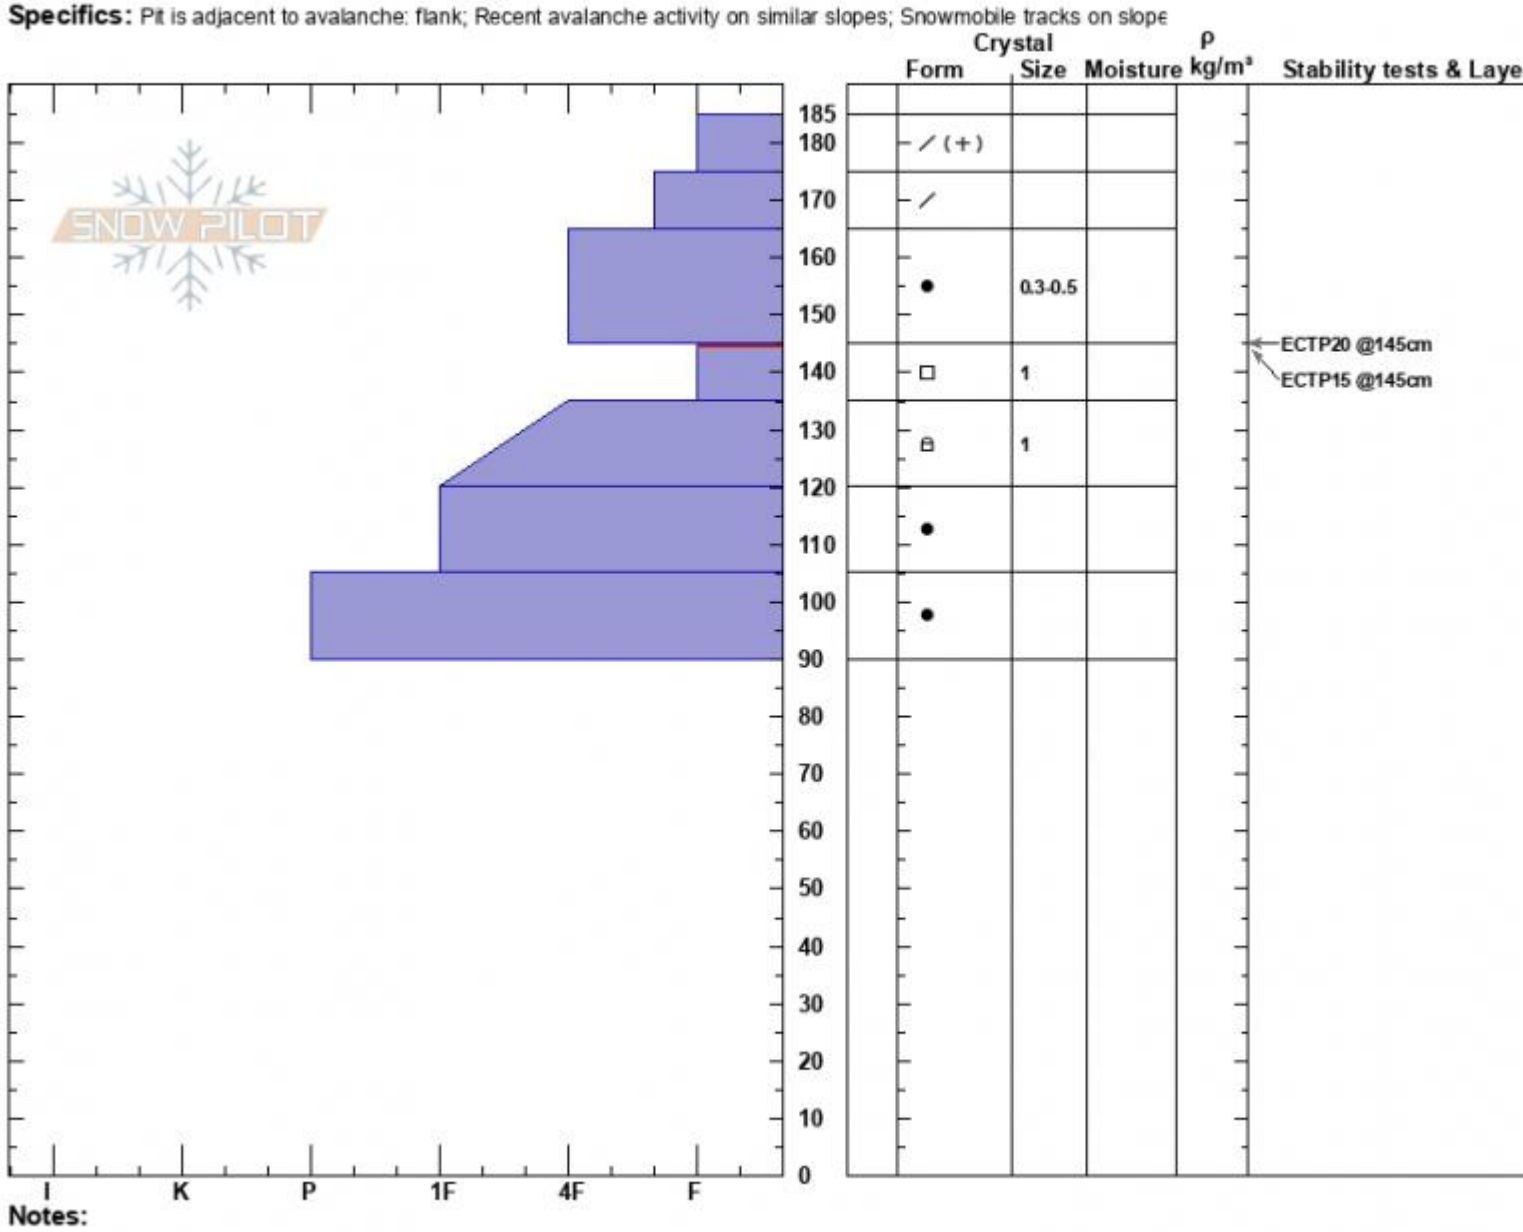

SW Sheep Avalanche
 Cooke City
 MT
 Elevation: 9759 ft
 Aspect: 220°
 Specifics: Pit is adjacent to avalanche: flank; Recent avalanche activity on similar slopes; Snowmobile tracks on slope

Alex Marienthal
 02/07/2022 - 12:40pm
 Co-ord: 45.06766N, -109.93215W
 Slope Angle: 25°
 Wind Loading: no

Stability: Poor
 Air Temperature:
 Sky Cover: FEW
 Precipitation: NO
 Wind: Calm

HS:185
 Layer Notes:
 145-135cm: Problematic layer

Dug next to snowmobile triggered avalanche that occurred the morning of 2/6/2022.

Advisory Region
 Cooke City
 Longitude
 -109.93W
 Latitude
 45.07N

Avalanche Details: [Rider-Triggered Avalanche SW face of Sheep Mountain](#)

Cooke City, 2022-02-10