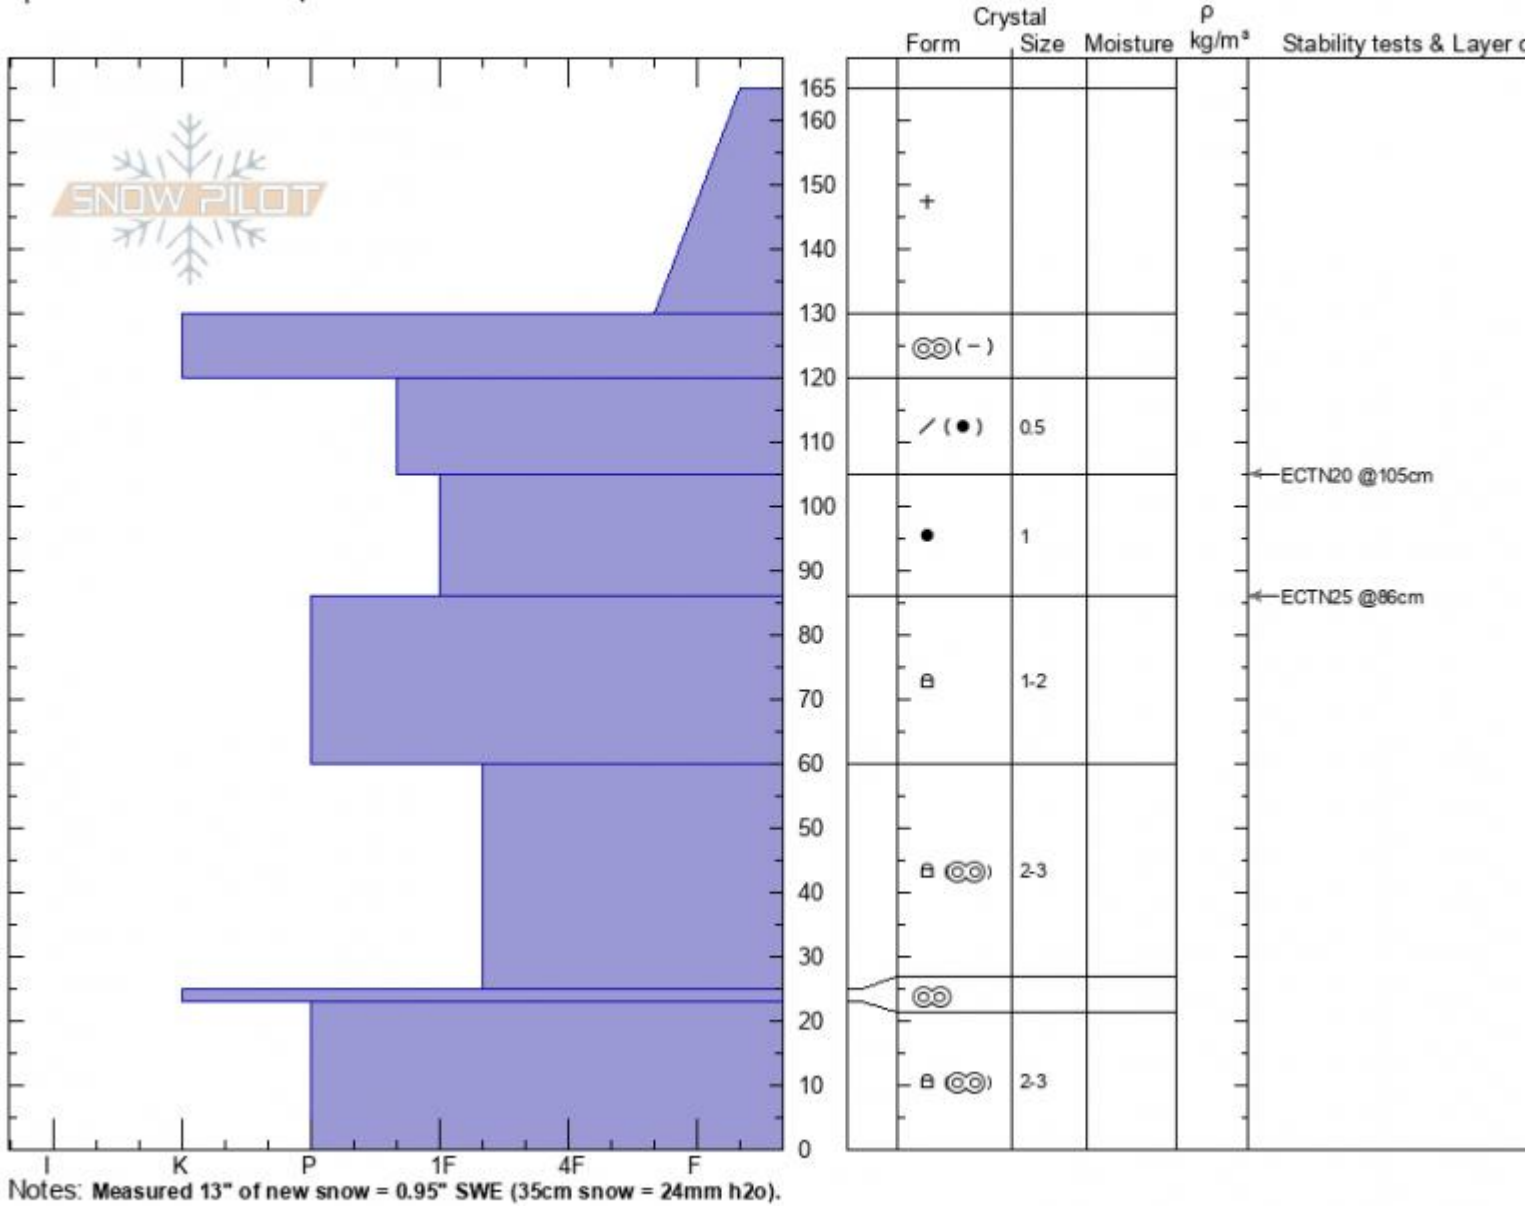

Divide Shoulder
Gallatin Range-N
MT
 Elevation: **9587 ft**
 Aspect: **165°**
 Specifics: **Ski tracks on slope**

Alex Marienthal
02/18/2022 - 12:30pm
 Co-ord: **45.40238N, -110.97026W**
 Slope Angle: **28°**
 Wind Loading: **no**

Stability: **Good**
 Air Temperature:
 Sky Cover: **OVC**
 Precipitation: **S-1**
 Wind: **W Light Breeze**

HS: **165** Layer Notes:
 165-130cm: **Problematic layer**

Advisory Region
 Northern Gallatin
 Longitude
 -110.98W
 Latitude
 45.40N
 Northern Gallatin, 2022-02-19