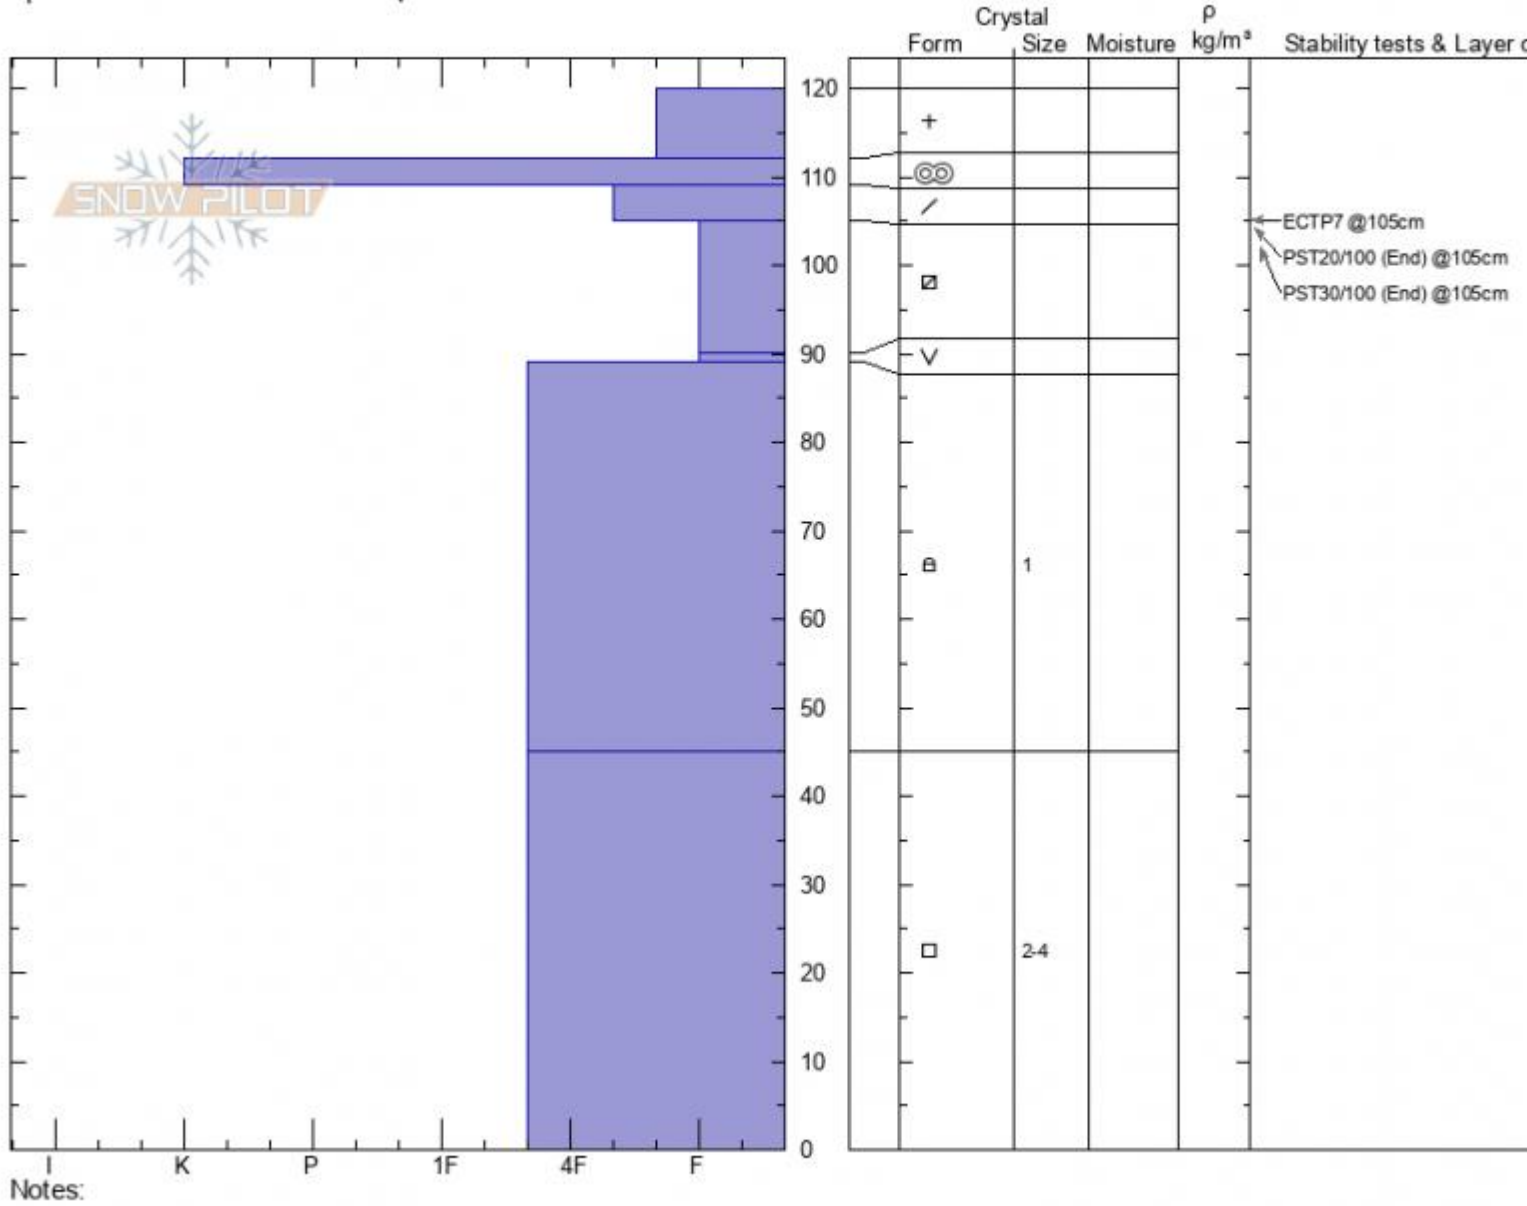

Wilderness Boundary
 Madison Range-S
 MT
 Elevation: 8800 ft
 Aspect: 250°
 Specifics: Snowmobile tracks on slope

Ian Hoyer
 02/19/2022 - 11:00am
 Co-ord: 44.97666N, -111.35980W
 Slope Angle: 25°
 Wind Loading: no

Stability: **Good**
 Air Temperature:
 Sky Cover:
 Precipitation: **NO**
 Wind: **W Light Breeze**

HS:120 Layer Notes:
 PF:45 105-90cm: Problematic layer

Advisory Region
 Southern Madison
 Longitude
 -111.27W
 Latitude
 45.06N
 Southern Madison, 2022-02-19