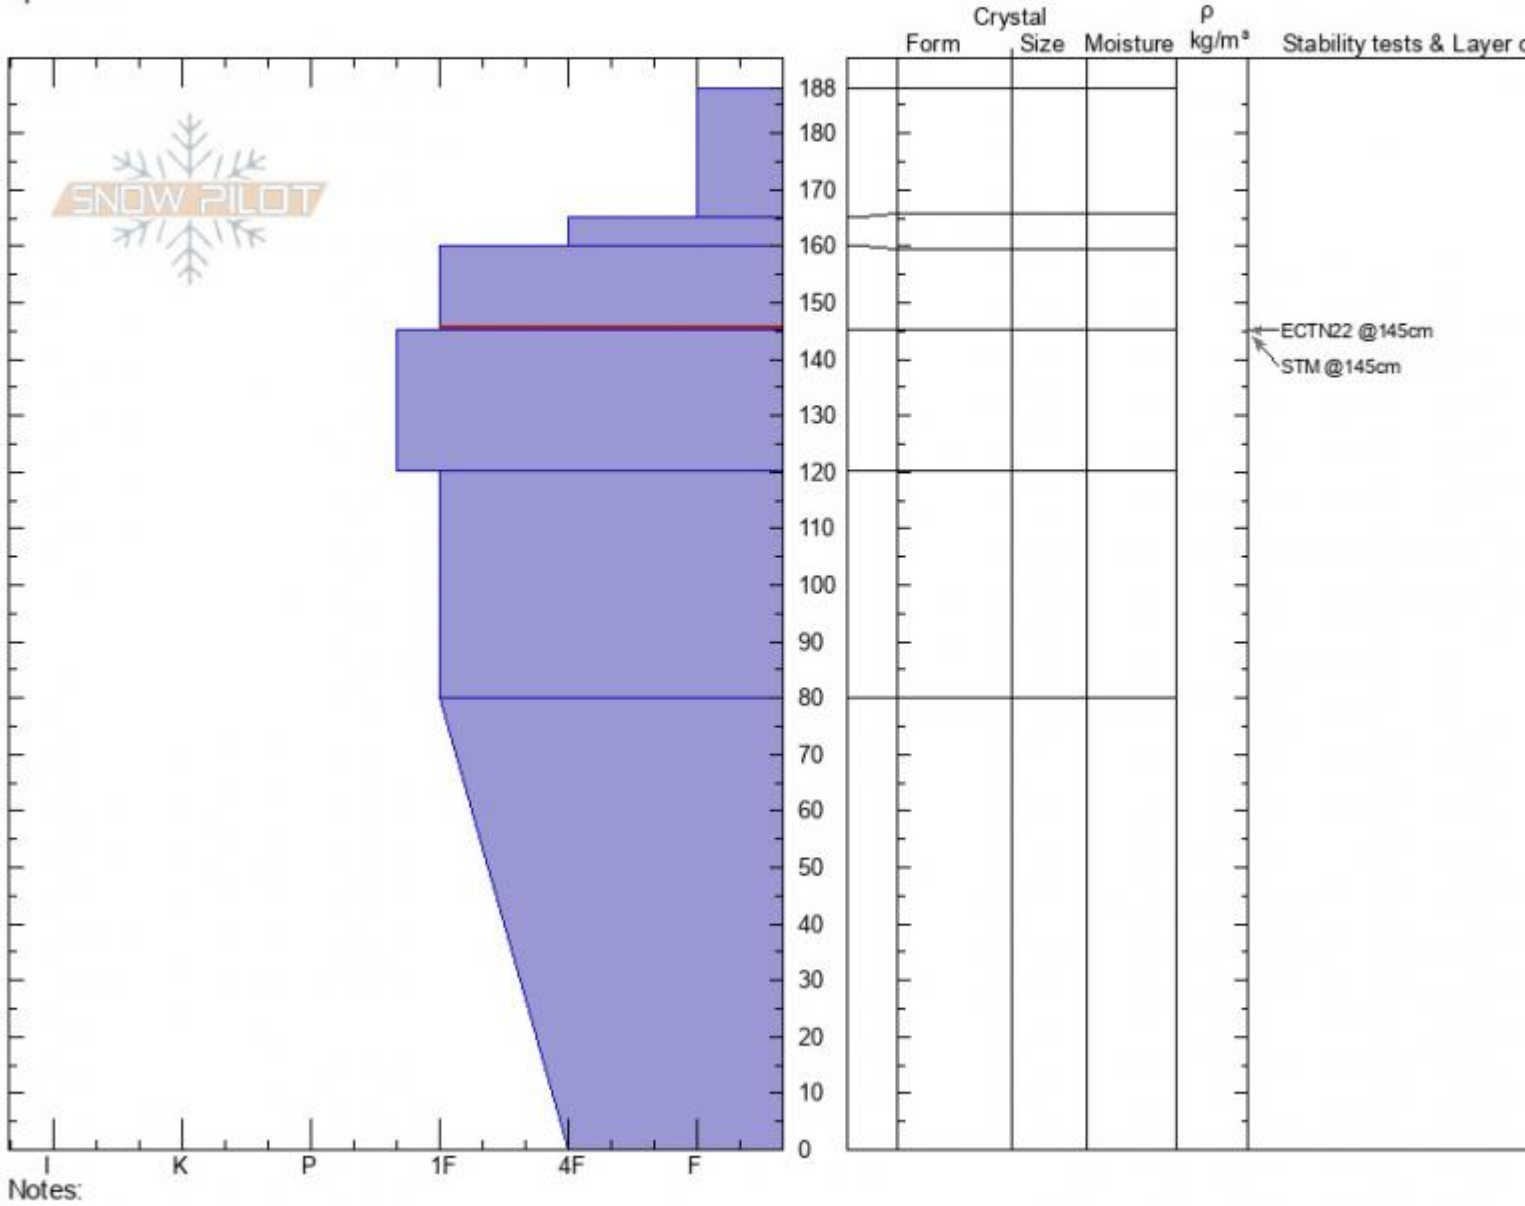

Blackmore Lake
 Gallatin Range-N
 MT
 Elevation: 2793 m
 Aspect:
 Specifics:

Erich Schreier
 02/20/2022 - 12:30pm
 Co-ord: 45.45705N, -110.99971W
 Slope Angle: 32°
 Wind Loading: **previous**

Stability:
 Air Temperature: 0°C
 Sky Cover: **OVC**
 Precipitation: **S2**
 Wind: **SW Calm**

HS:188 Layer Notes:
 160-145cm: Problematic layer

Advisory Region
 Northern Gallatin
 Longitude
 -111.00W
 Latitude
 45.44N
 Northern Gallatin, 2022-02-21