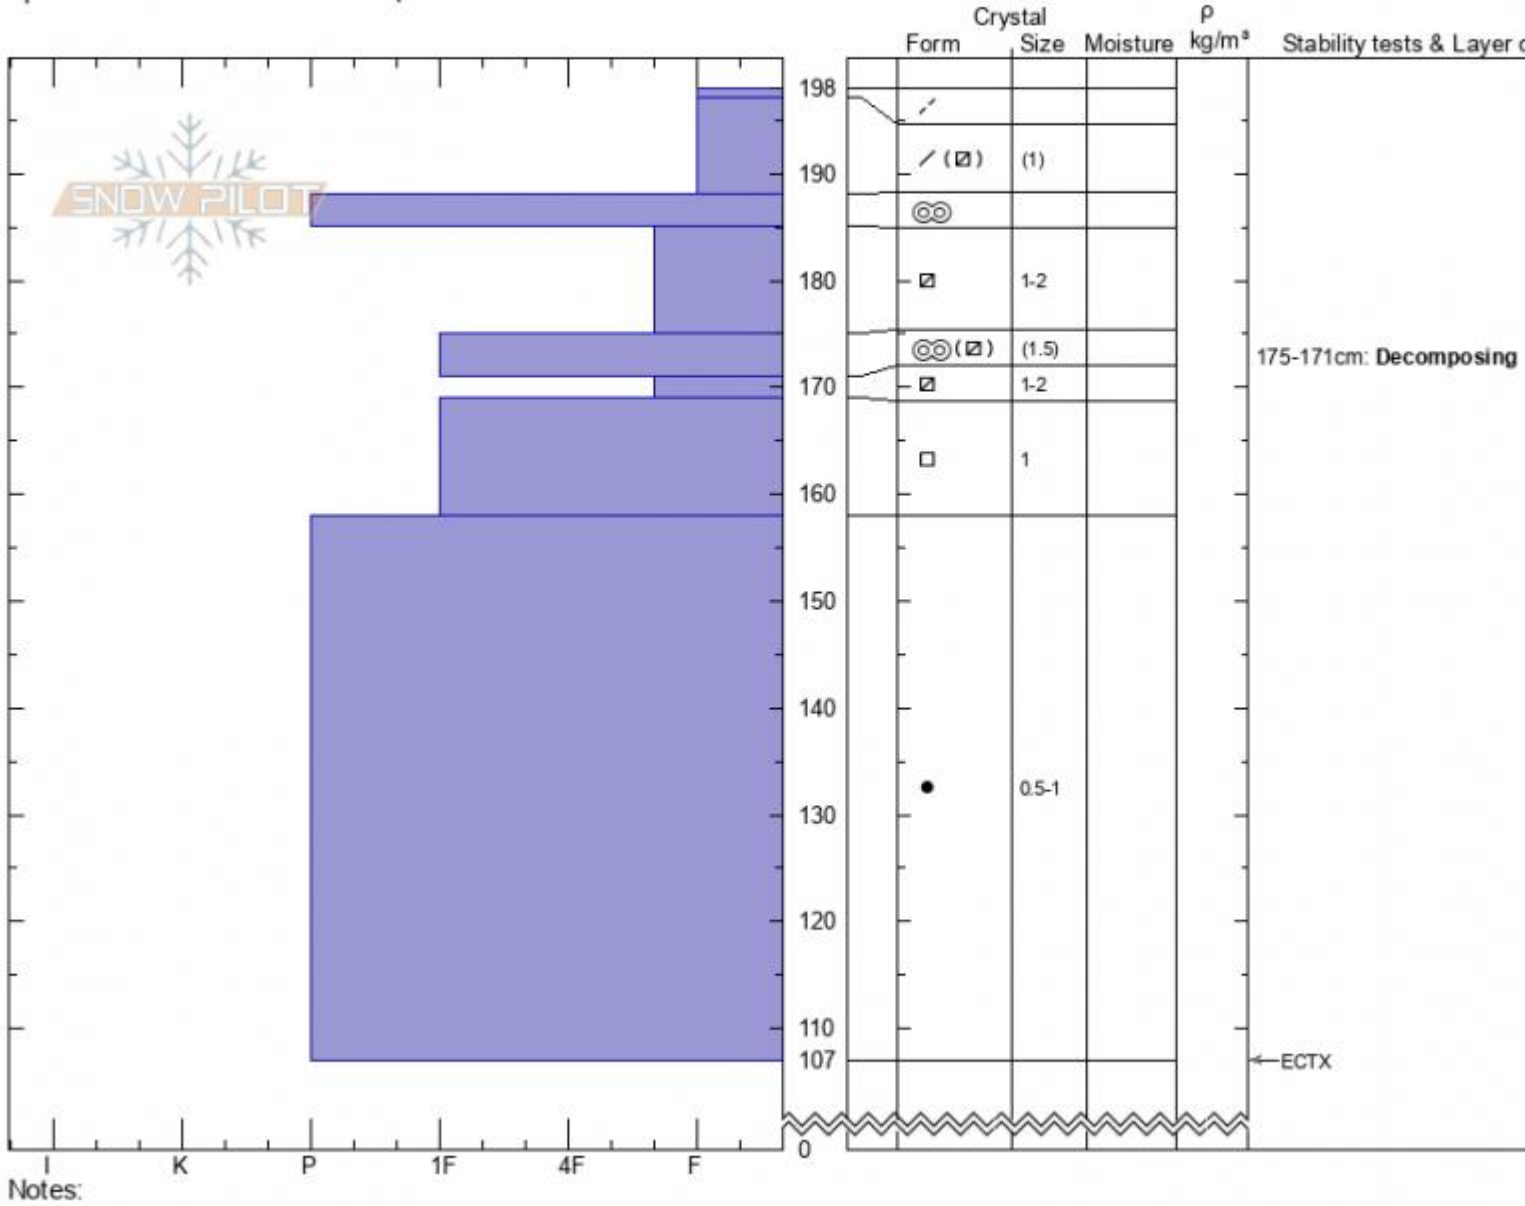

Sawtelle Road S-Facing
 Centennial Range
 ID
 Elevation: 9043 ft
 Aspect: 200°
 Specifics: Snowmobile tracks on slope

Dave Zinn
 02/24/2022 - 11:20am
 Co-ord: 44.55495N, -111.44540W
 Slope Angle: 15°
 Wind Loading: no

Stability: **Very Good**
 Air Temperature: **-17°C**
 Sky Cover: **OVC**
 Precipitation: **NO**
 Wind: **Calm**

HS:198
 Layer Notes:
 185-175cm: Problematic layer
 175-171cm: Decomposing

Advisory Region
 Island Park
 Longitude
 -111.44W
 Latitude
 44.56N
 Island Park, 2022-02-24