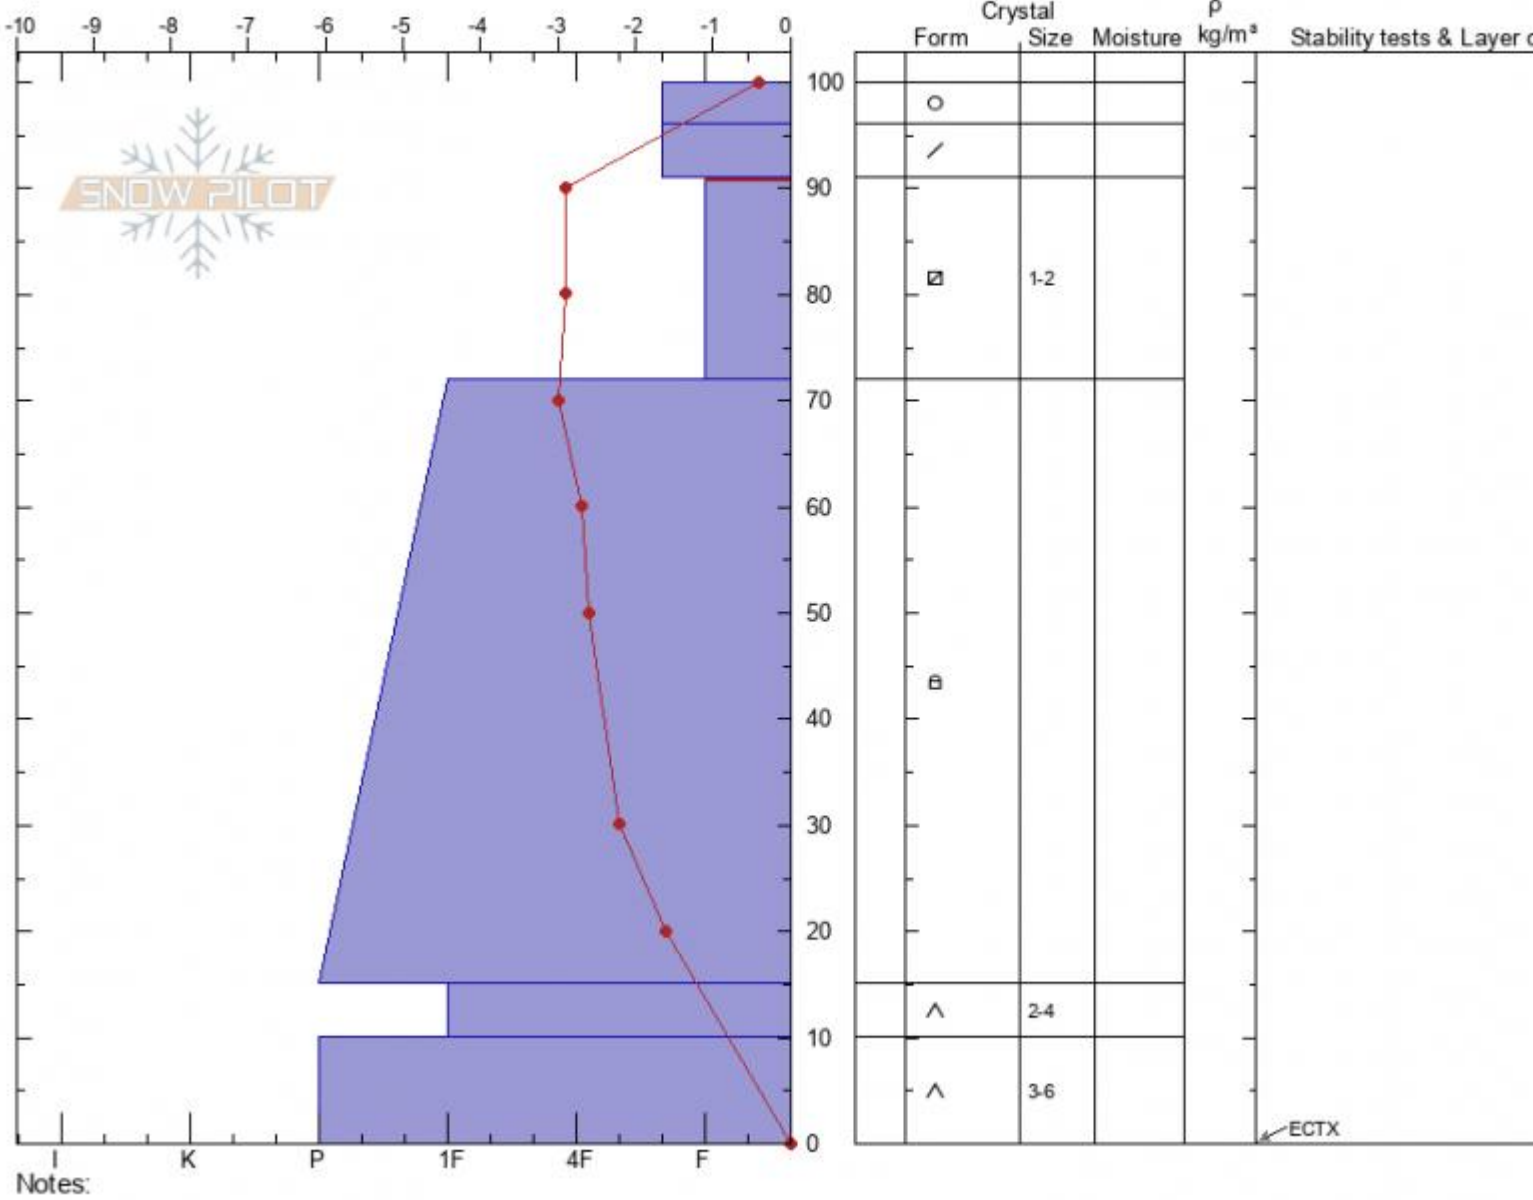

**Telemeadows Profile**  
**Madison Range-S**  
**MT**  
 Elevation: **7507 ft**  
 Aspect: **100°**  
 Specifics:

**Dave Zinn**  
**03/03/2022 - 10:45am**  
 Co-ord: **44.89696N, -111.06327W**  
 Slope Angle: **15°**  
 Wind Loading: **no**

Stability: **Very Good**  
 Air Temperature: **10°C**  
 Sky Cover: **FEW**  
 Precipitation: **NO**  
 Wind: **Calm**

HS: **100**    Layer Notes:  
 91-72cm: **Problematic layer**

Advisory Region  
 Southern Madison  
 Longitude  
 -111.06W  
 Latitude  
 44.89N  
 Southern Madison, 2022-03-03