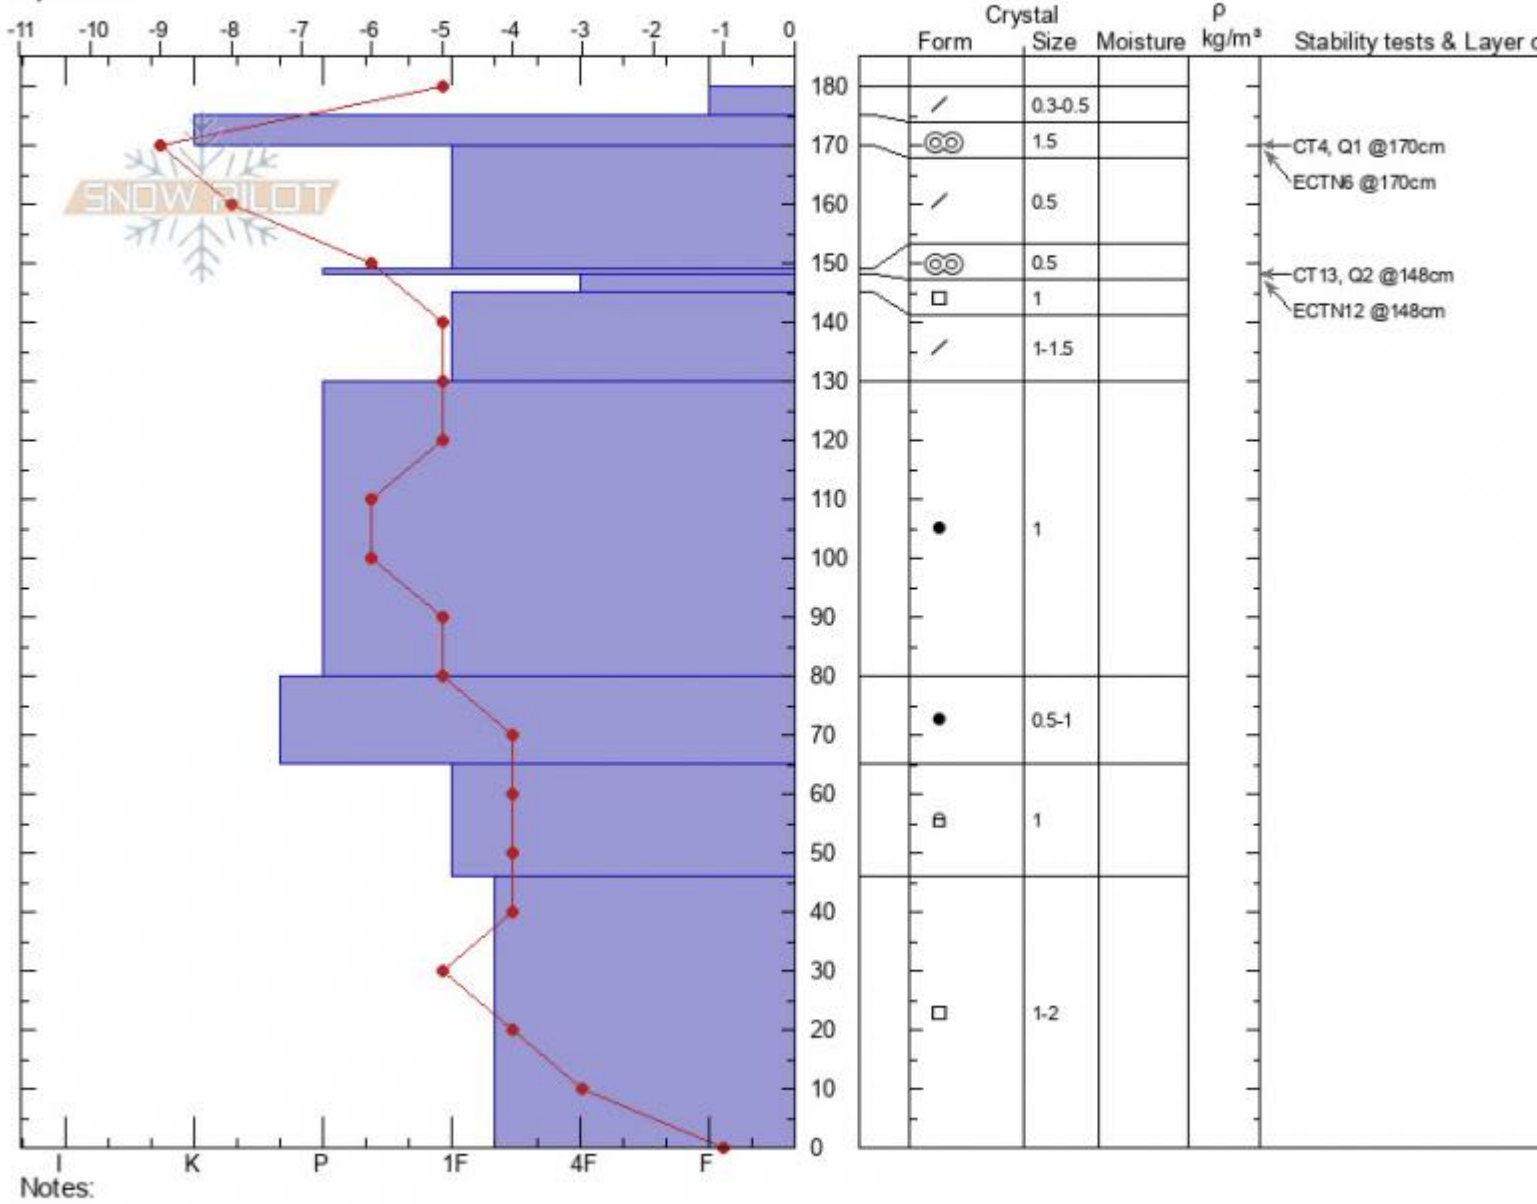

Cooke City Pit
Beartooths
MT
 Elevation: **8591 ft**
 Aspect: **S**
 Specifics:

Michael Murray
03/06/2022 - 11:13am
 Co-ord: **45.03381N, -109.96656W**
 Slope Angle: **22°**
 Wind Loading:

Stability:
 Air Temperature: **-6°C**
 Sky Cover: **BKN**
 Precipitation: **NO**
 Wind: **N Calm**

HS:180 Layer Notes:
PF: 15 148-145cm: **Problematic layer**
PS: 2

Form	Crystal Size	Moisture	ρ kg/m ³	Stability tests & Layer
/	0.3-0.5			
⊙	1.5			CT4, Q1 @170cm ECTN6 @170cm
/	0.5			
⊙	0.5			CT13, Q2 @148cm ECTN12 @148cm
□	1			
/	1-1.5			
•	1			
•	0.5-1			
⊕	1			
□	1-2			

Advisory Region
 Cooke City
 Longitude
 -109.98W
 Latitude
 45.03N
 Cooke City, 2022-03-06