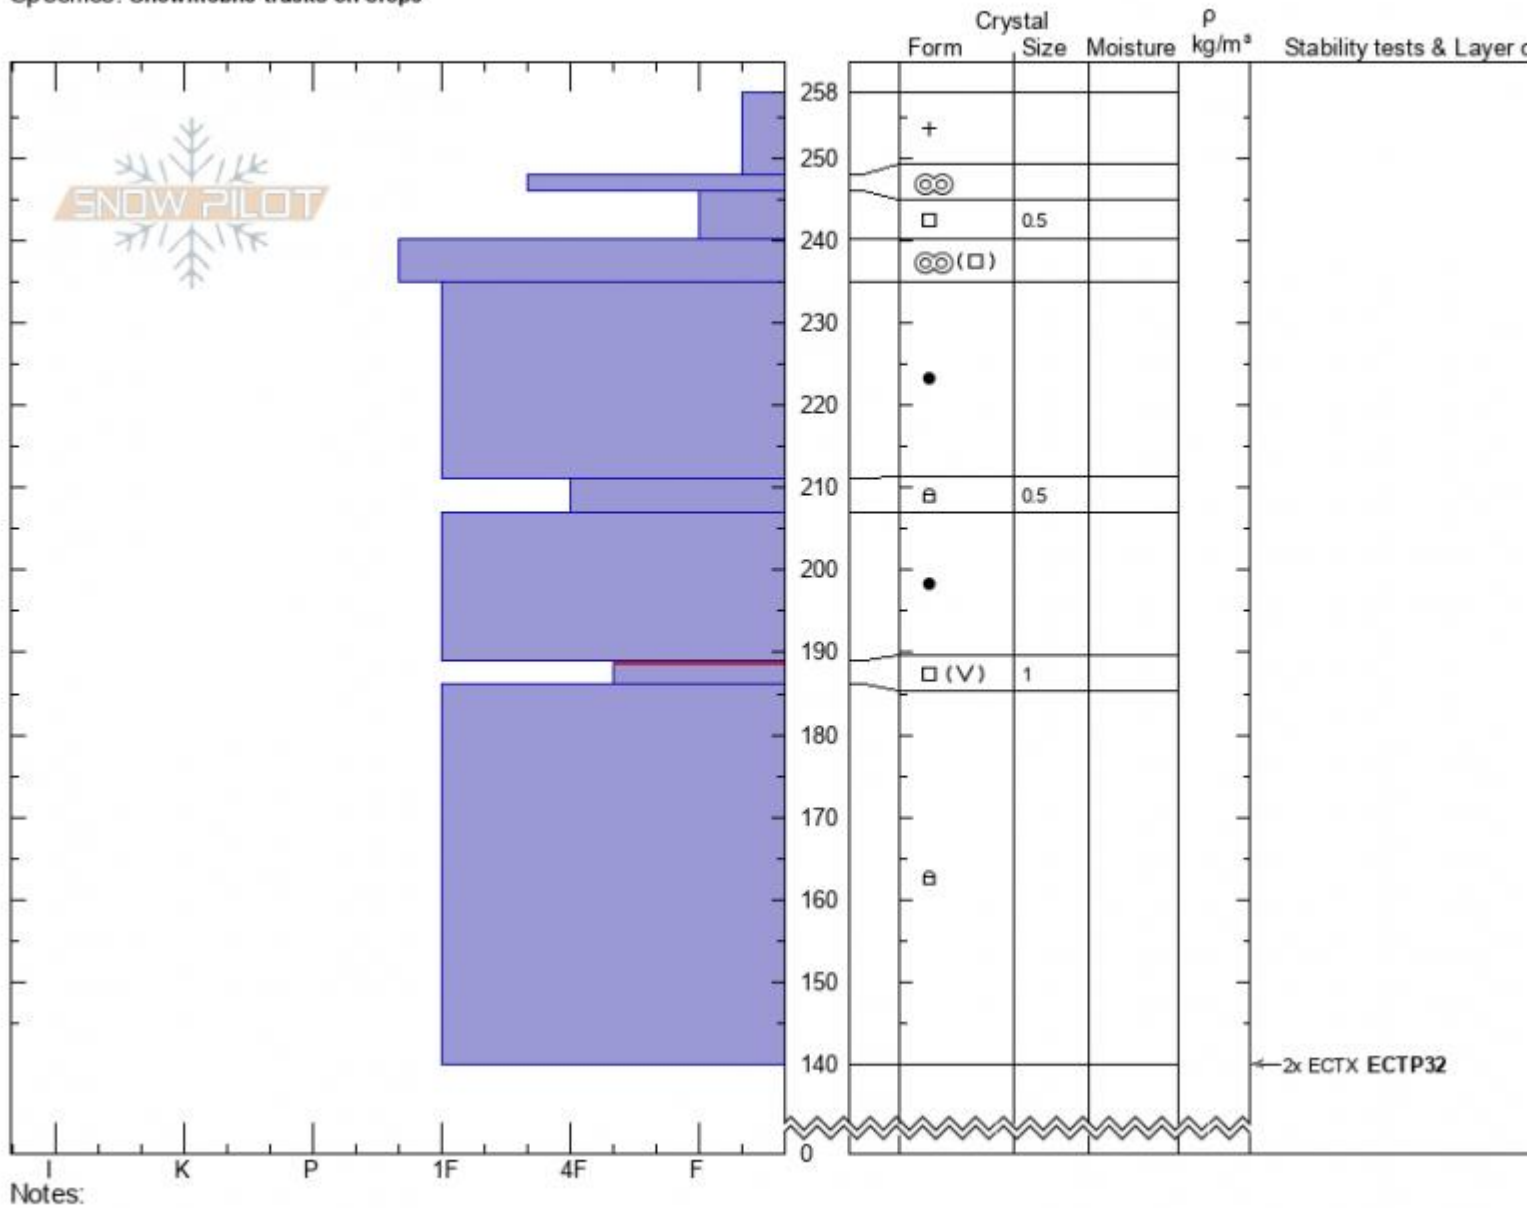

**Almost Died**  
**Cooke City**  
**MT**  
 Elevation: **9500 ft**  
 Aspect: **60°**  
 Specifics: **Snowmobile tracks on slope**

**Ian Hoyer**  
**03/09/2022 - 10:00am**  
 Co-ord: **45.05053N, -109.93176W**  
 Slope Angle: **25°**  
 Wind Loading: **previous**

Stability: **Fair**  
 Air Temperature:  
 Sky Cover: **FEW**  
 Precipitation: **NO**  
 Wind: **Calm**

**HS:258** Layer Notes:  
**PF:25** 189-186cm: **Problematic layer**

Advisory Region  
 Cooke City  
 Longitude  
 -109.95W  
 Latitude  
 45.06N  
 Cooke City, 2022-03-09