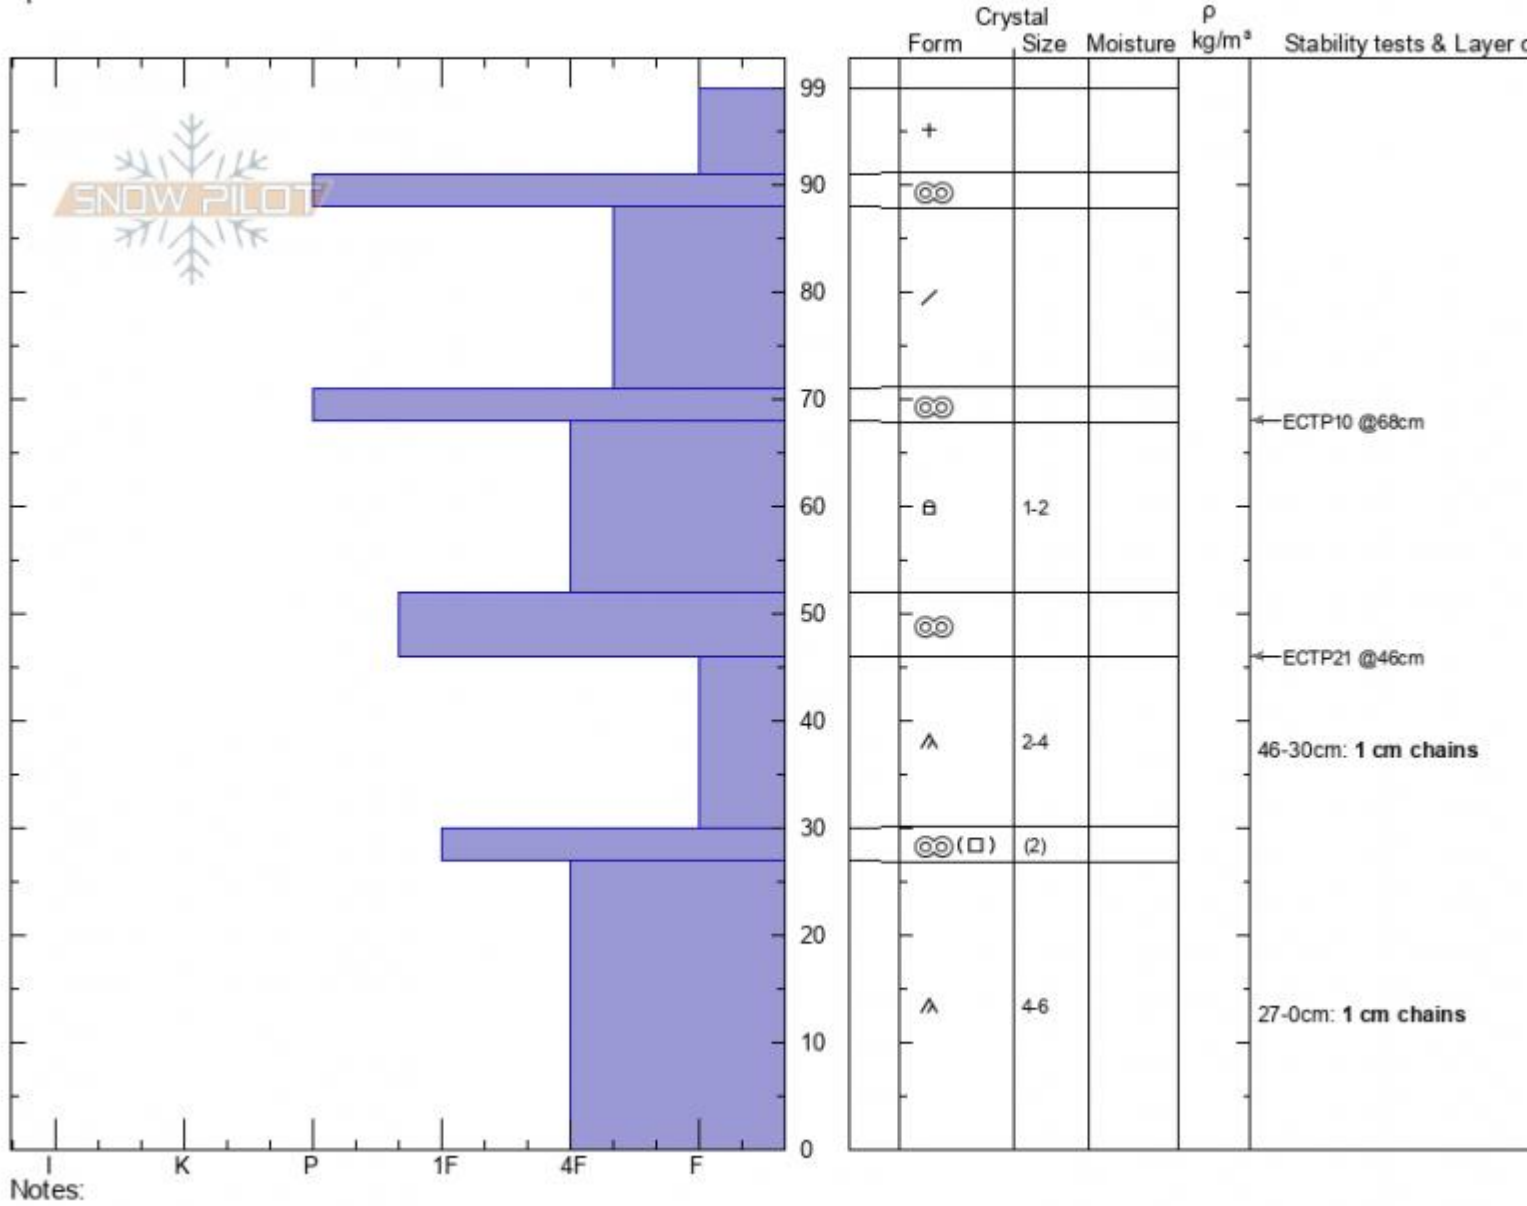

Tyler's
 Madison Range-N
 MT
 Elevation: 9142 ft
 Aspect: 260°
 Specifics:

Hannah Marshall
 03/13/2022 - 12:00pm
 Co-ord: 45.32315N, -111.38177W
 Slope Angle: 28°
 Wind Loading:

Stability:
 Air Temperature:
 Sky Cover: OVC
 Precipitation: S-1
 Wind: NW Moderate

HS:99
 PF:80
 PS:15
 Layer Notes:
 46-30cm: 1 cm chains
 27-0cm: 1 cm chains

Advisory Region
 Northern Madison
 Longitude
 -111.38W
 Latitude
 45.33N
 Northern Madison, 2022-03-13