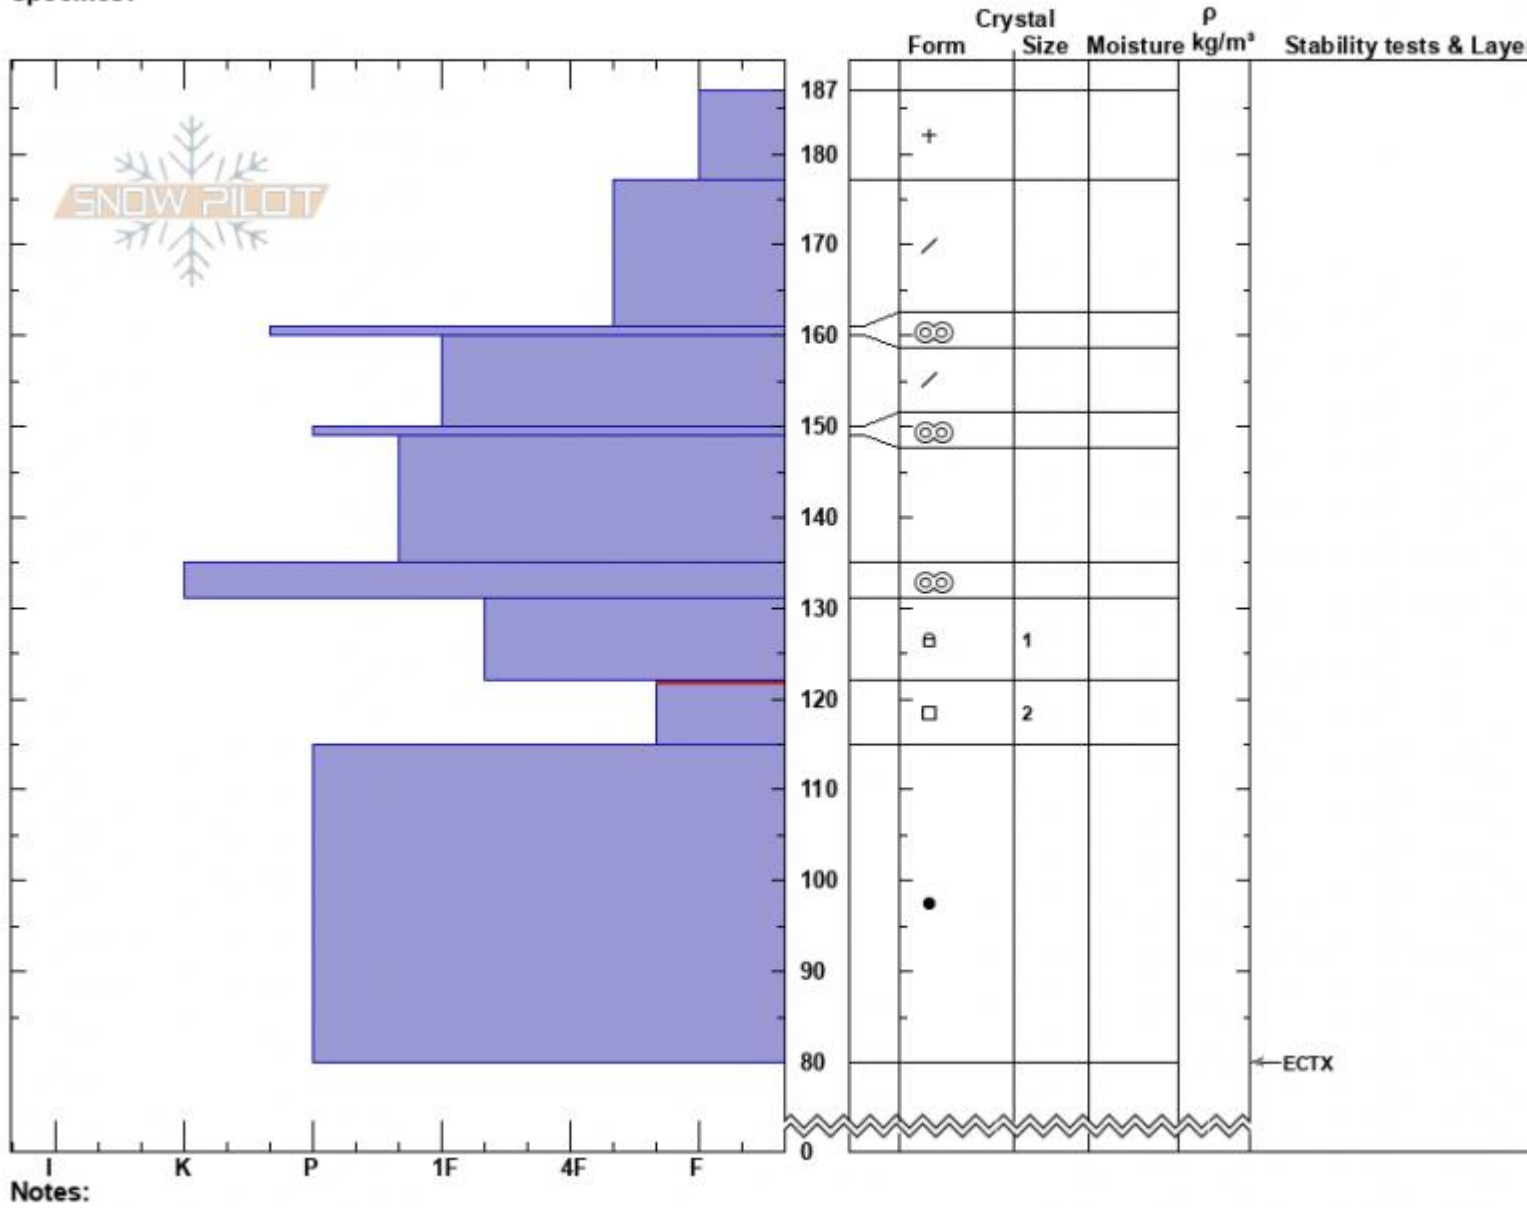

Throne East Profile
 Bridger Range
 MT
 Elevation: 8098 ft
 Aspect: 89°
 Specifics:

Dave Zinn
 03/20/2022 - 10:00am
 Co-ord: 45.88405N, -110.94990W
 Slope Angle: 32°
 Wind Loading: no

Stability: Good
 Air Temperature:
 Sky Cover: OVC
 Precipitation: S1
 Wind: W Calm

HS:187 Layer Notes:
 122-115cm: Problematic layer

Advisory Region
 Bridger Range
 Longitude
 -110.95W
 Latitude
 45.88N
 Bridger Range, 2022-03-20