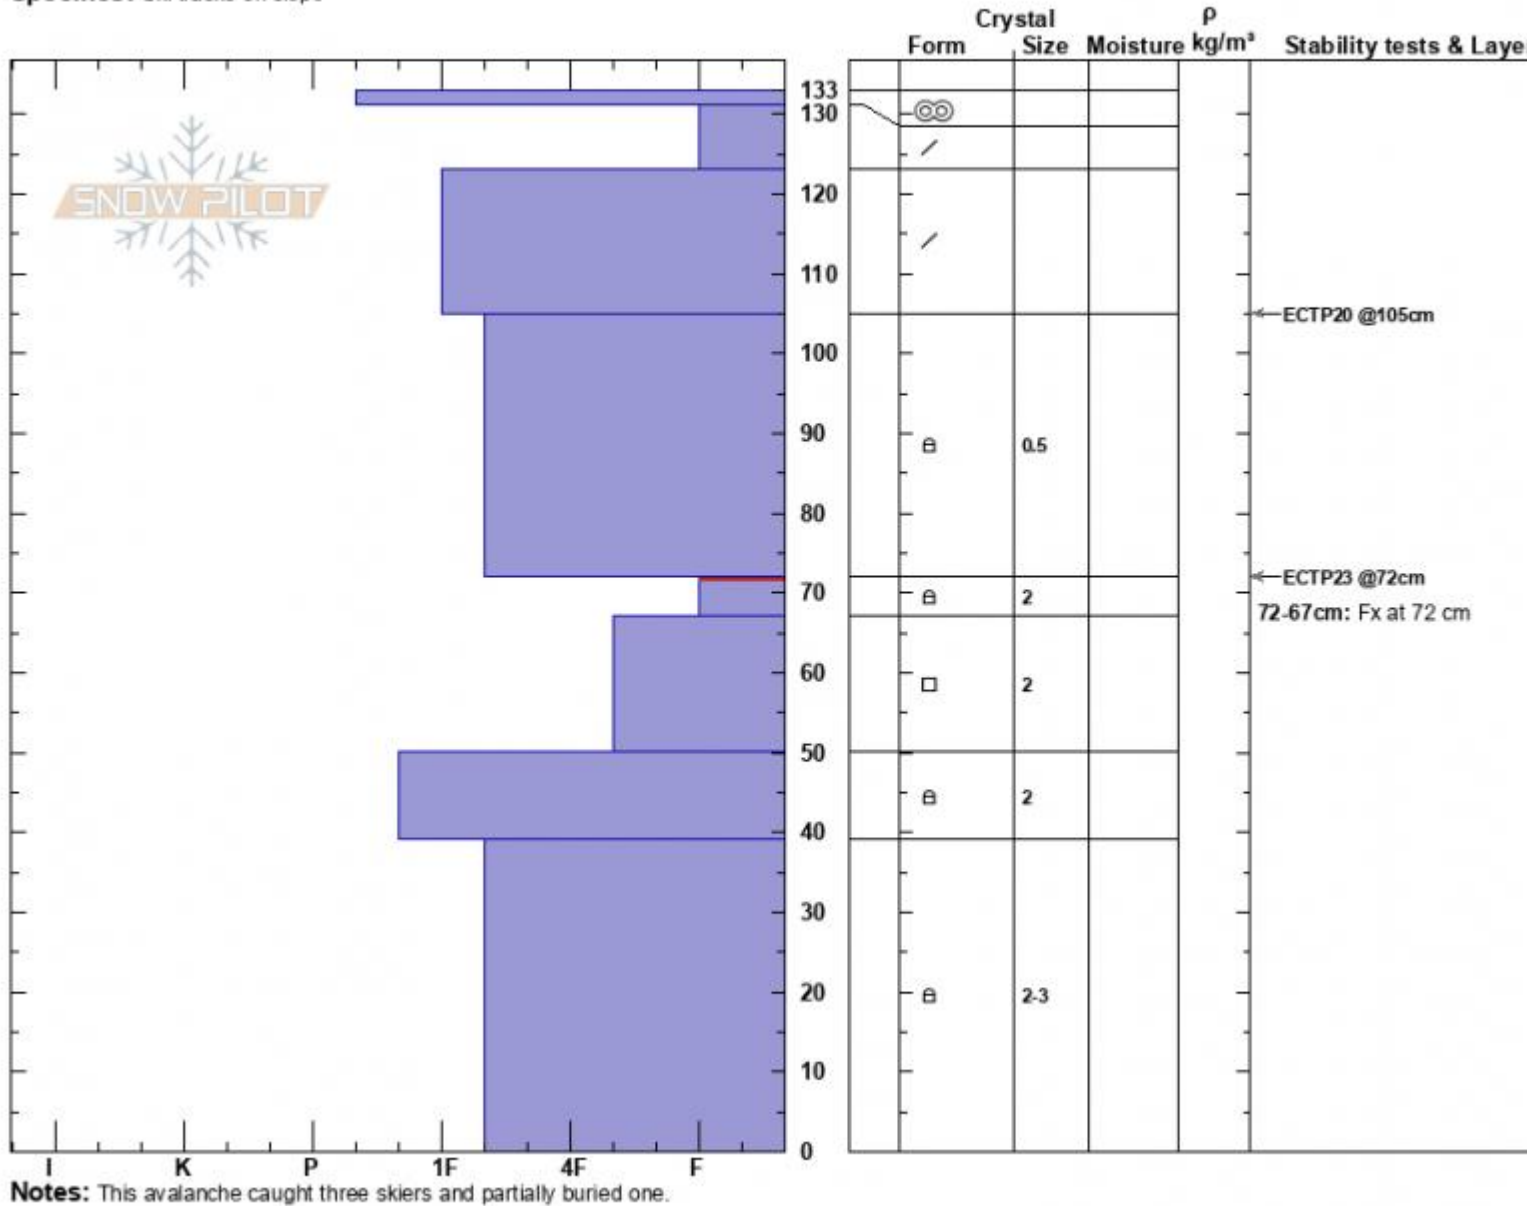

Woody Ridge Avalanche
 Cooke City
 MT
 Elevation: 9671 ft
 Aspect: 290°
 Specifics: Ski tracks on slope

Hannah Marshall
 03/25/2022 - 12:00pm
 Co-ord: 44.98951N, -109.92383W
 Slope Angle: 38°
 Wind Loading:

Stability:
 Air Temperature:
 Sky Cover: BKN
 Precipitation: NO
 Wind:

HS:133 **Layer Notes:**
 72-67cm: Fx at 72 cm
 72-67cm: Problematic layer

Advisory Region
 Cooke City
 Longitude
 -109.92W
 Latitude
 44.97N

Avalanche Details: [3 skiers caught, 2 injured on Woody Ridge near Cooke City, 2022-03-25](#)