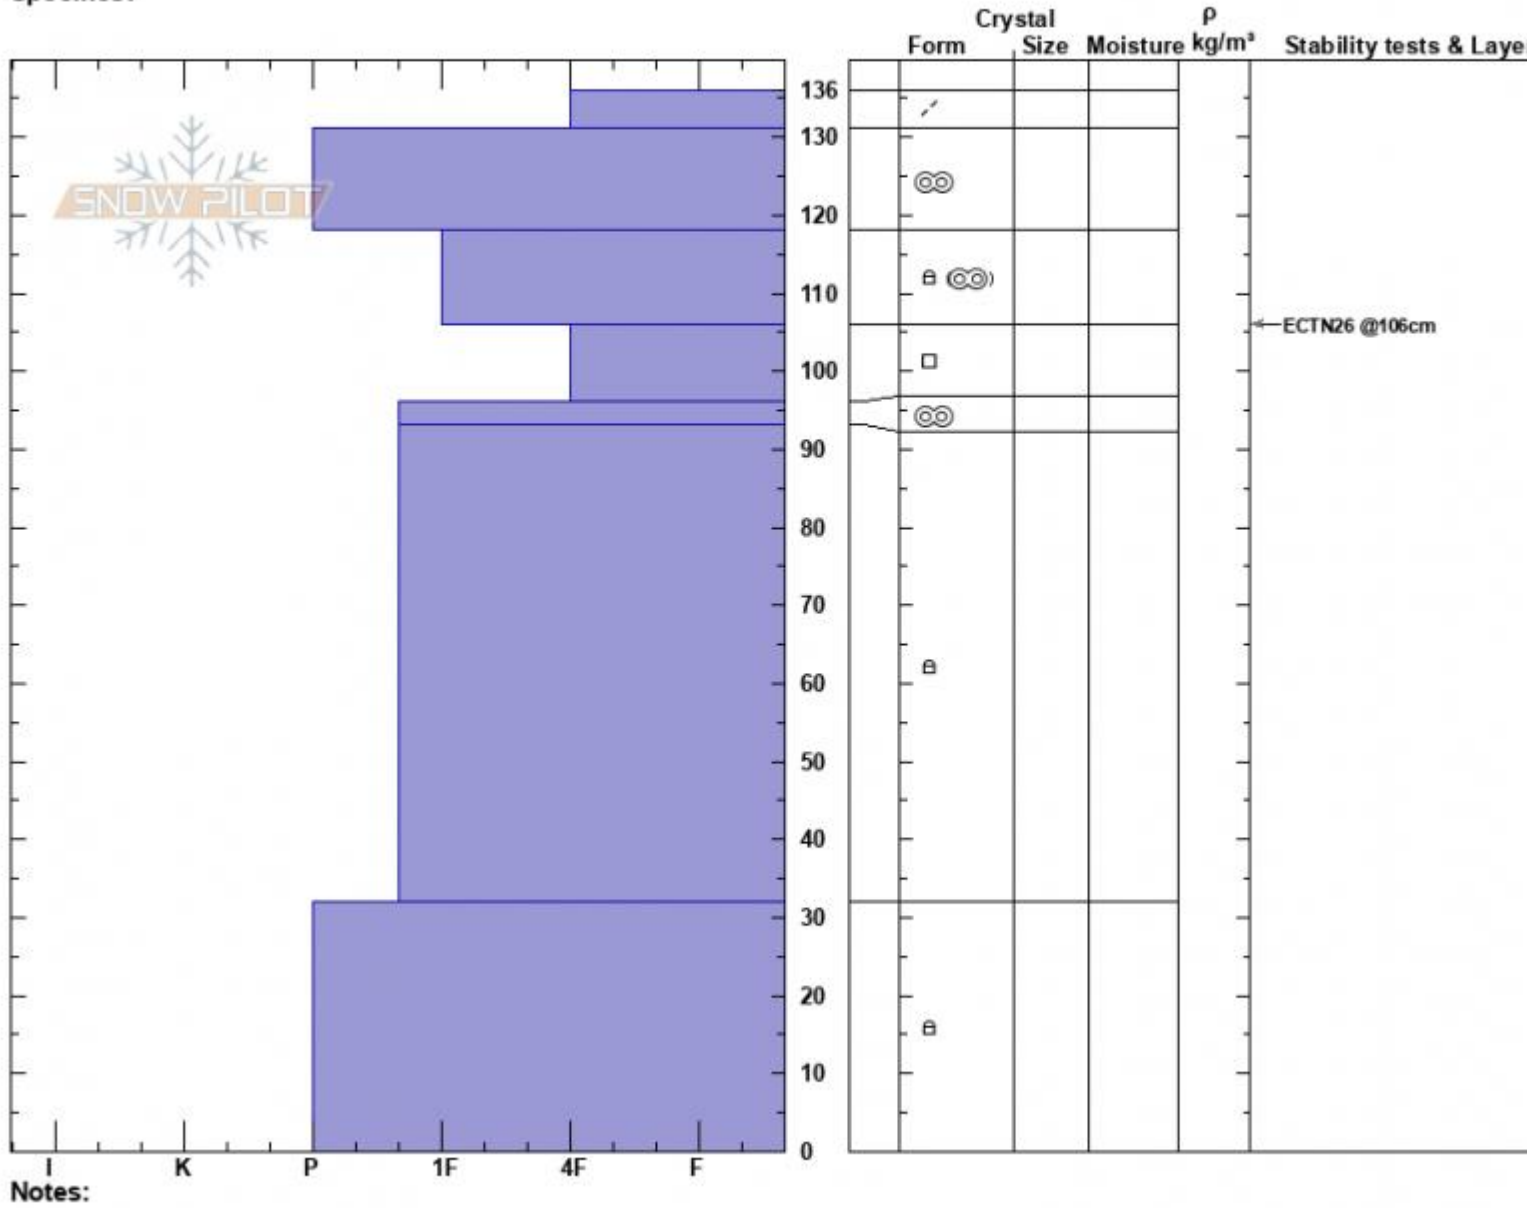

Lionhead Ridge, Marge
Henry Mtns
MT
Elevation: 9115 ft
Aspect: 87°
Specifics:

Alex Marienthal
04/03/2022 - 12:25pm
Co-ord: 44.71726N, -111.31970W
Slope Angle: 20°
Wind Loading: previous

Stability: Good
Air Temperature:
Sky Cover: CLR
Precipitation: NO
Wind:

HS:136 Layer Notes:
106-96cm: Problematic layer

Advisory Region
Lionhead Range
Longitude
-111.32W
Latitude
44.71N
Lionhead Range, 2022-04-04