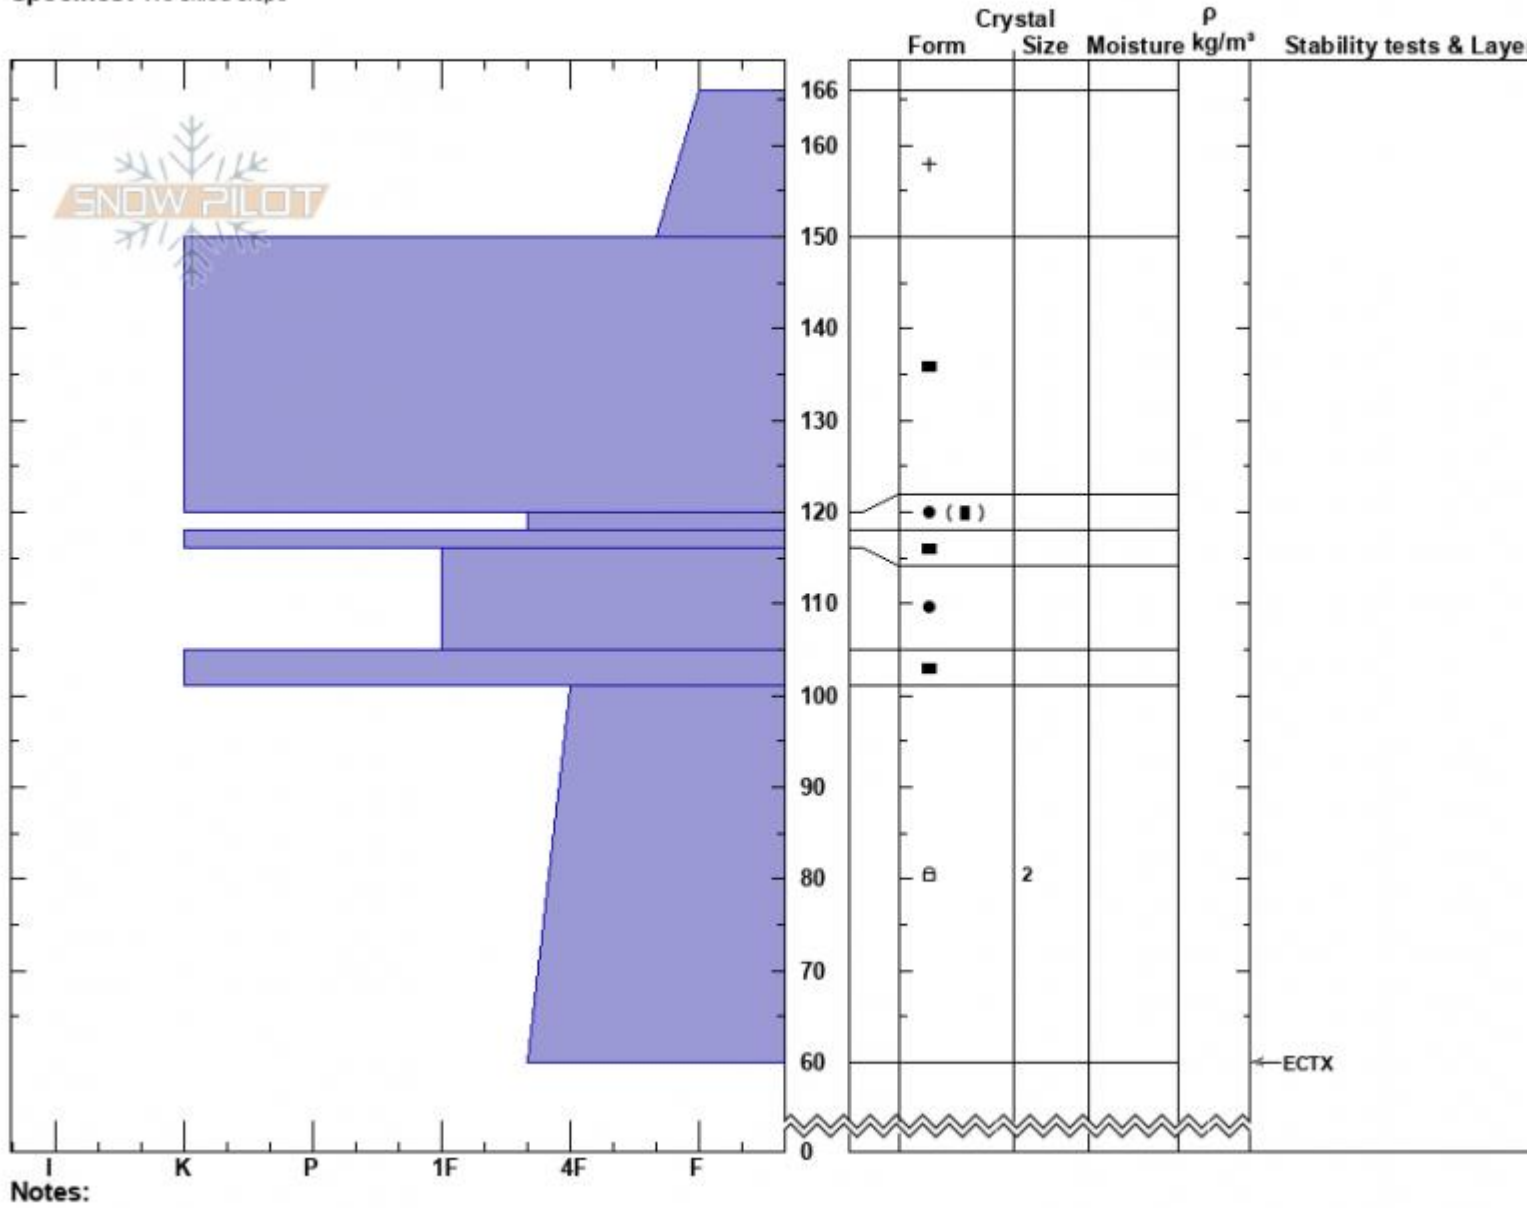

Spanky's  
 Madison Range-N  
 MT  
 Elevation: 9218 ft  
 Aspect: 60°  
 Specifics: We skied slope

Hannah Marshall  
 04/05/2022 - 12:00pm  
 Co-ord: 45.32365N, -111.38105W  
 Slope Angle: 20°  
 Wind Loading: yes

Stability:  
 Air Temperature:  
 Sky Cover: OVC  
 Precipitation: S-1  
 Wind: W Moderate

HS:166 Layer Notes:  
 PF:15  
 PS:15

Advisory Region  
 Northern Madison  
 Longitude  
 -111.38W  
 Latitude  
 45.33N  
 Northern Madison, 2022-04-05