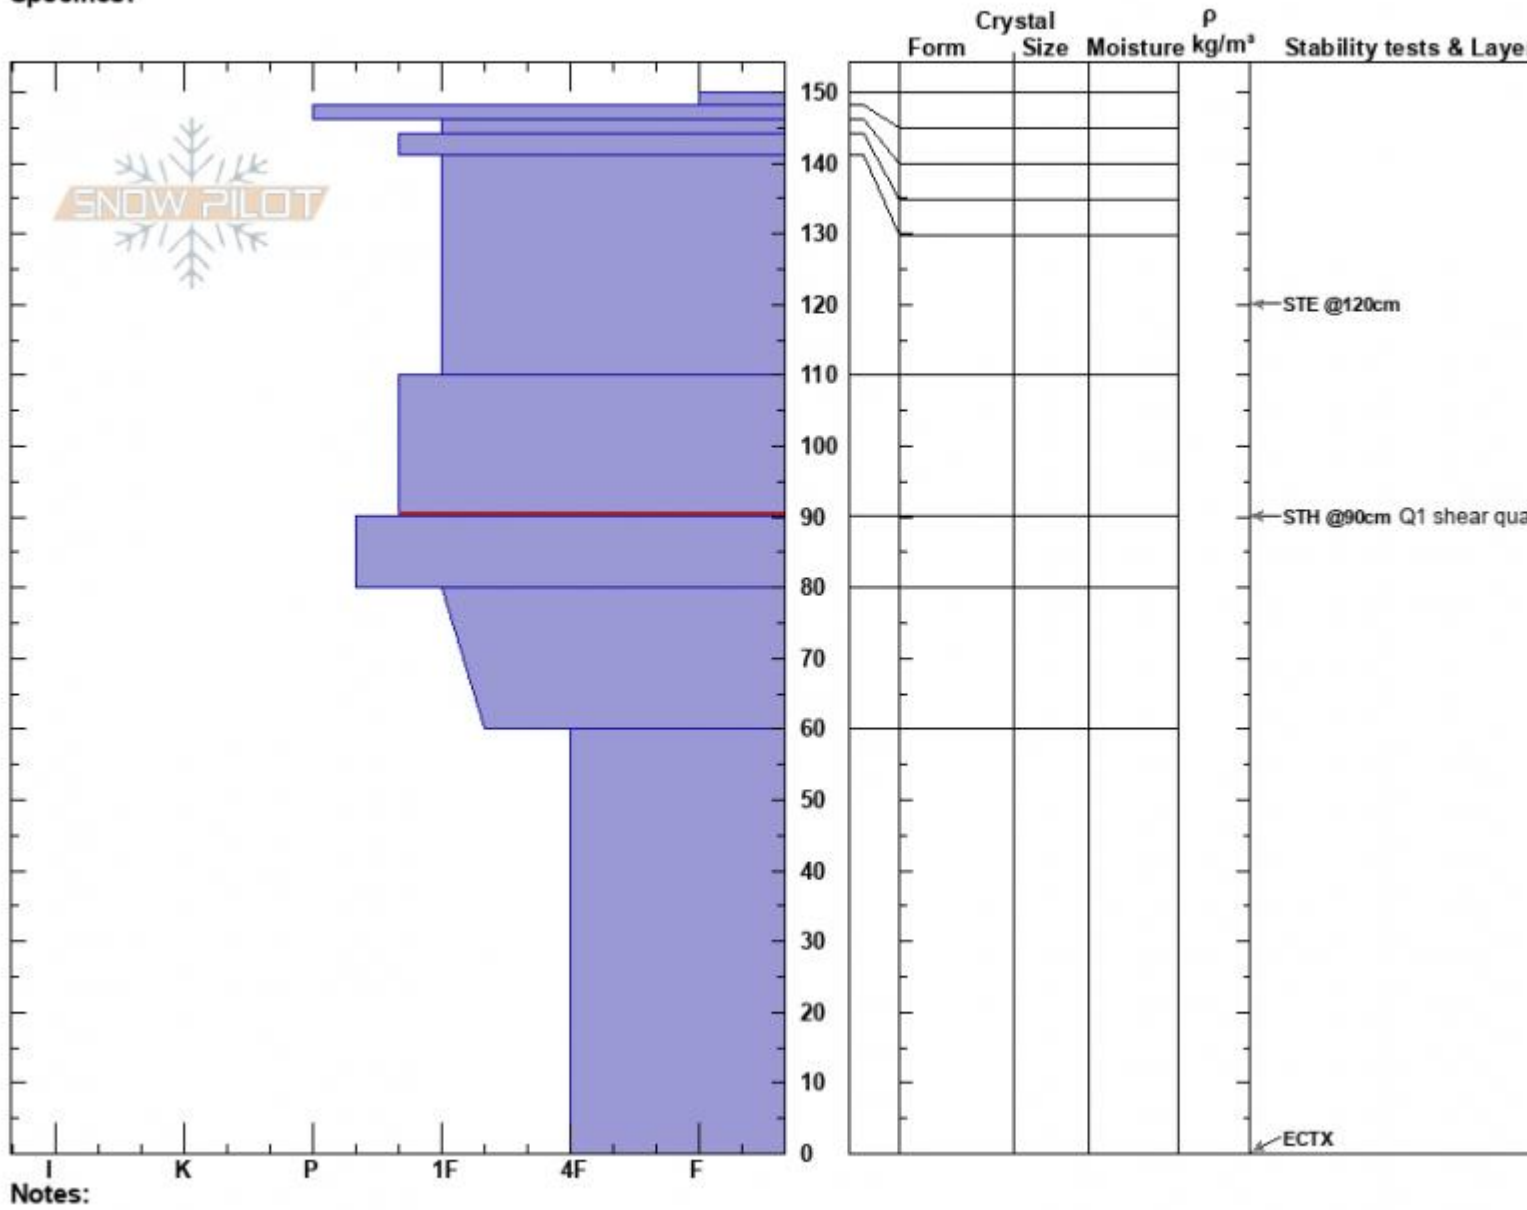

Flathead Pass  
 Bridger Range  
 MT  
 Elevation: 2325 m  
 Aspect: NE  
 Specifics:

Erich Schreier  
 05/01/2022 - 10:30am  
 Co-ord: 45.96732N, -111.01052W  
 Slope Angle: 30°  
 Wind Loading: yes

Stability:  
 Air Temperature: 0°C  
 Sky Cover: X  
 Precipitation: S-1  
 Wind: SW Light Breeze

HS:150    **Layer Notes:**  
 110-90cm: Problematic layer

Advisory Region  
 Bridger Range  
 Longitude  
 -111.02W  
 Latitude  
 45.97N  
 Bridger Range, 2022-05-02