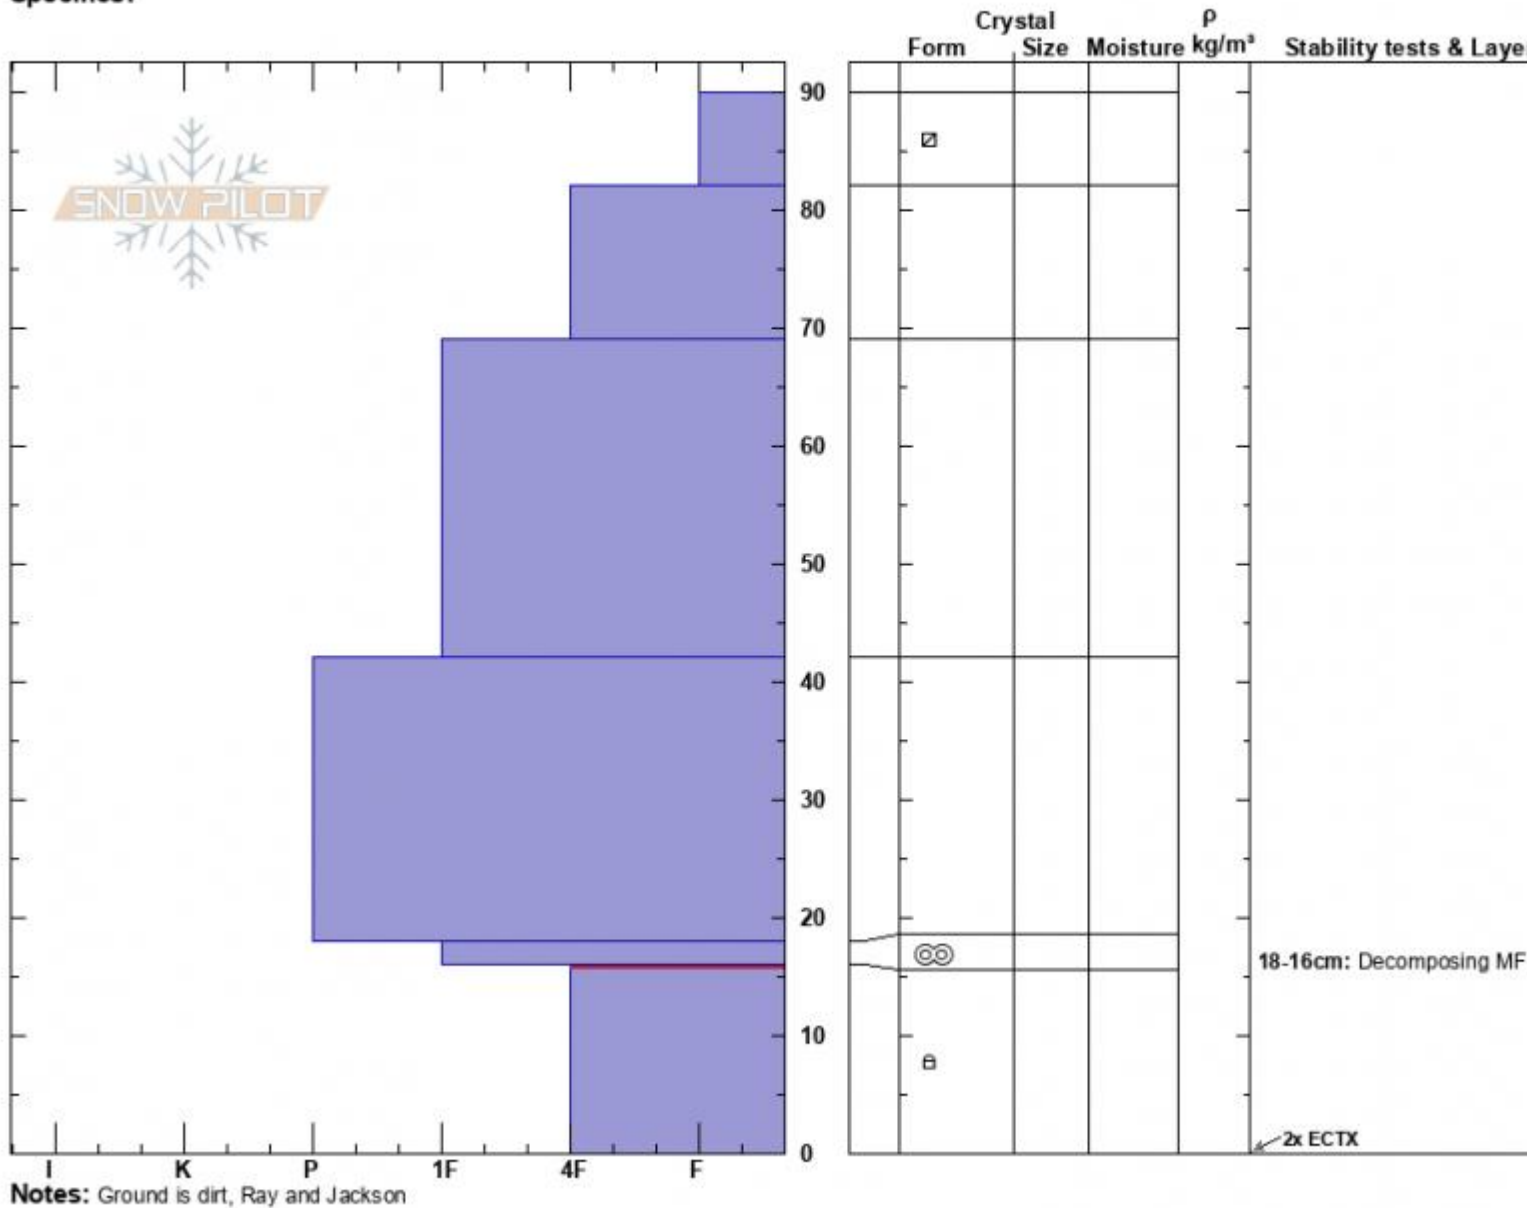

Bacon Rind
 Madison Range-S
 MT
 Elevation: 8970 ft
 Aspect: N
 Specifics:

Jackson Breen
 11/20/2022 - 12:00pm
 Co-ord:
 Slope Angle: 25°
 Wind Loading: no

Stability:
 Air Temperature:
 Sky Cover: CLR
 Precipitation: NO
 Wind: SW Calm

HS:90
 Layer Notes:
 18-16cm: Decomposing MFcr
 16-0cm: Problematic layer

Loud pow, obvious near surface faceting on most slopes, thin breakable sun crust on S aspects, wind affected on unprotected NW aspects at ridge line, ECTX x2, lots of deadfall, still too thin in many places for enjoyable skiing

Advisory Region
 Southern Madison
 Longitude
 -111.10W

Latitude

44.96N

Southern Madison, 2022-11-20