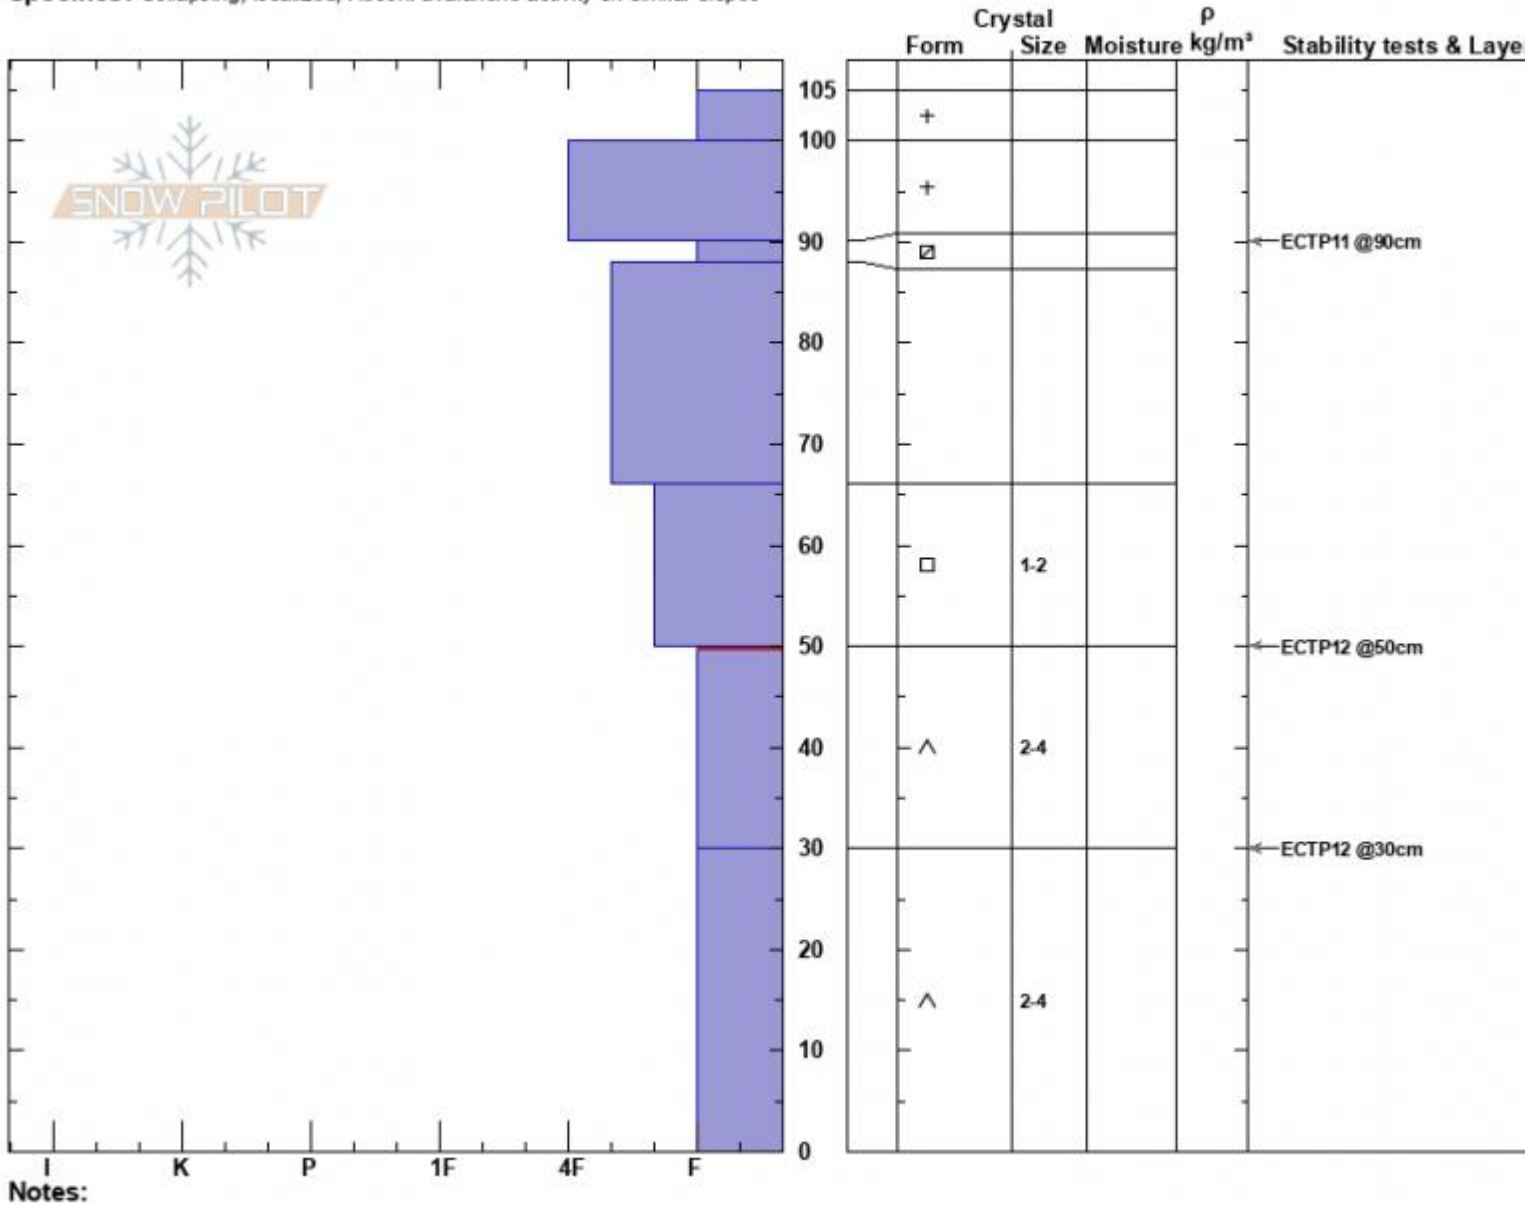

Sunlight Basin
 Madison Range-S
 MT
 Elevation: 9438 ft
 Aspect: 105°

Ian Hoyer
 12/28/2022 - 10:00am
 Co-ord: 44.97520N, -111.31385W
 Slope Angle: 30°
 Wind Loading: no

Stability: Poor
 Air Temperature:
 Sky Cover: OVC
 Precipitation: S-1
 Wind: Calm

HS:105 Layer Notes:
 PF:65 50-30cm:Problematic layer

Specifics: Collapsing, localized; Recent avalanche activity on similar slopes

Advisory Region
 Southern Madison
 Longitude
 -111.27W
 Latitude
 45.06N

Avalanche Details: [Natural Avalanche in Sage Basin](#)
 Southern Madison, 2022-12-28