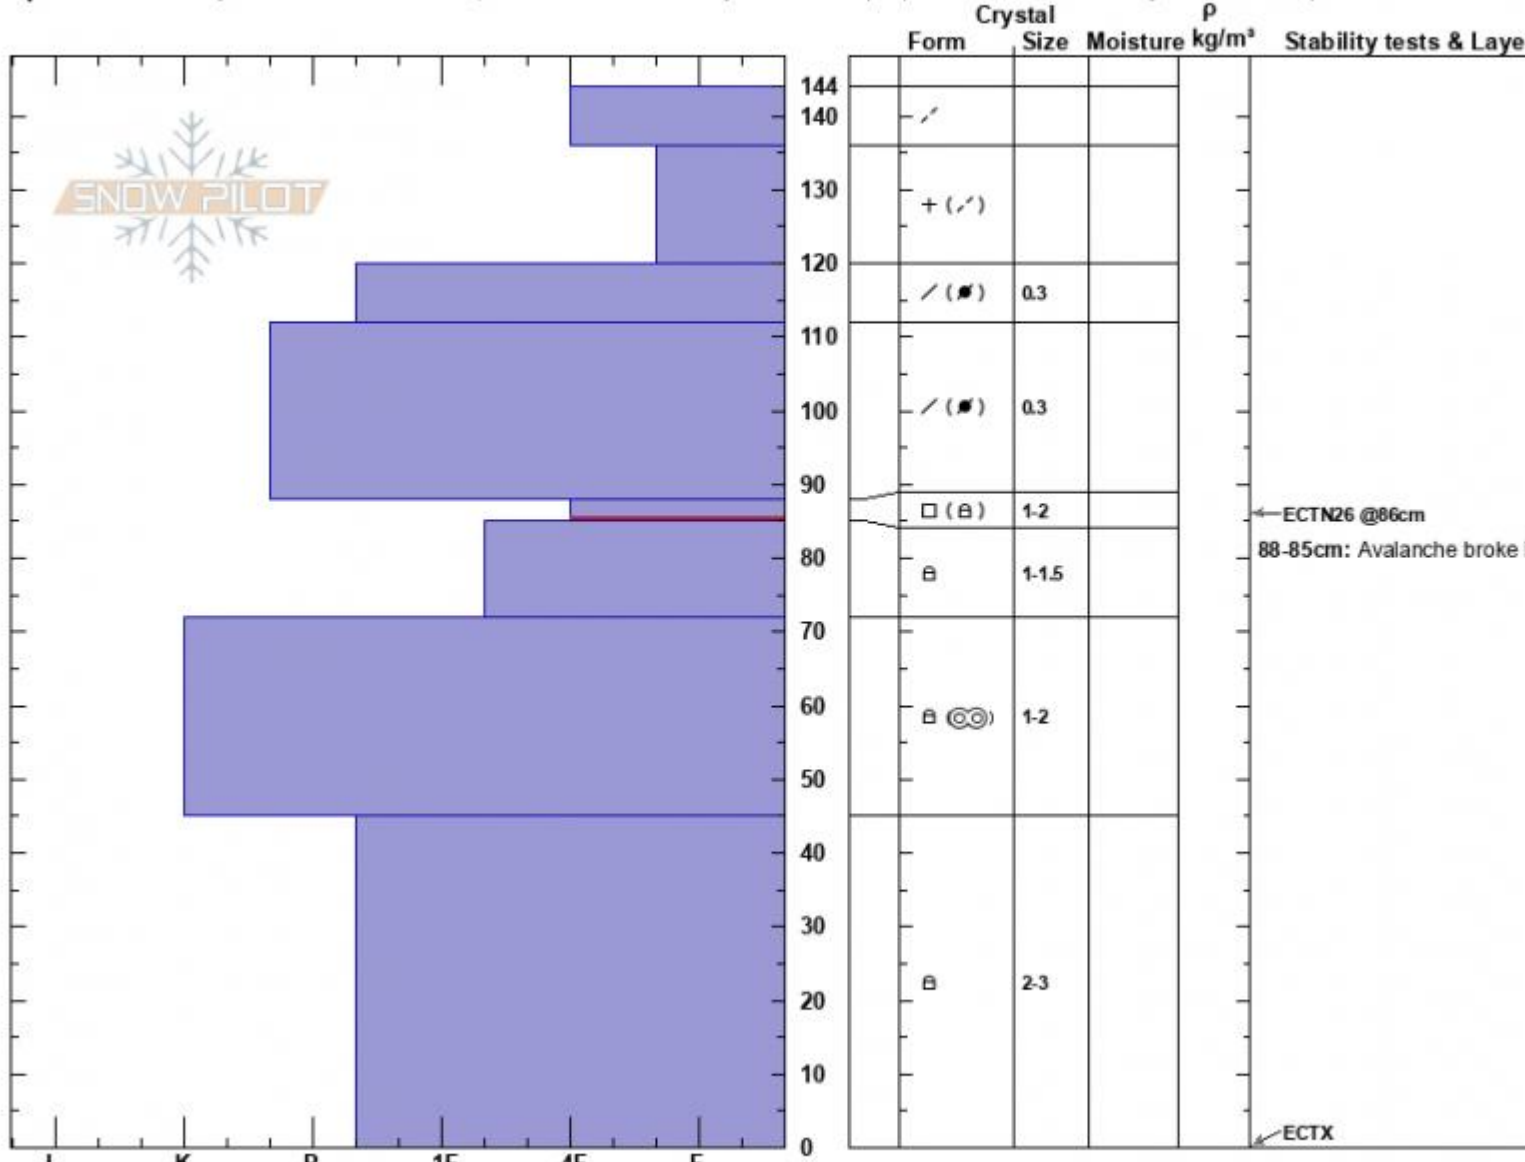

Crown Butte Fatality
 Cooke City
 MT
 Elevation: 9889 ft
 Aspect: 120°

Alex Marienthal
 01/01/2023 - 10:45am
 Co-ord: 45.05148N, -109.96152W
 Slope Angle: 27°
 Wind Loading: yes

Stability: Poor
 Air Temperature:
 Sky Cover: OVC
 Precipitation: S-1
 Wind: S Moderate

HS:144
 PF:25
 Layer Notes:
 88-85cm: Avalanche broke here
 88-85cm: Problematic layer

Specifics: Pit is adjacent to avalanche: crown; Recent avalanche activity on similar slopes; Recent avalanche activity on different slopes

Notes: Crown profile from HS-AMu-R4-D3-O, 1 rider caught, buried and killed on 12/31/22. Crown was average 2 feet deep and maximum 4 feet deep. 500' vertical feet. More info at: <https://www.mtavalanche.com/node/27422>

Advisory Region
 Cooke City
 Longitude
 -109.96W
 Latitude
 45.05N

Avalanche Details: [Snowmobiler avalanche fatality on Crown Butte](#)
 Cooke City, 2023-01-01