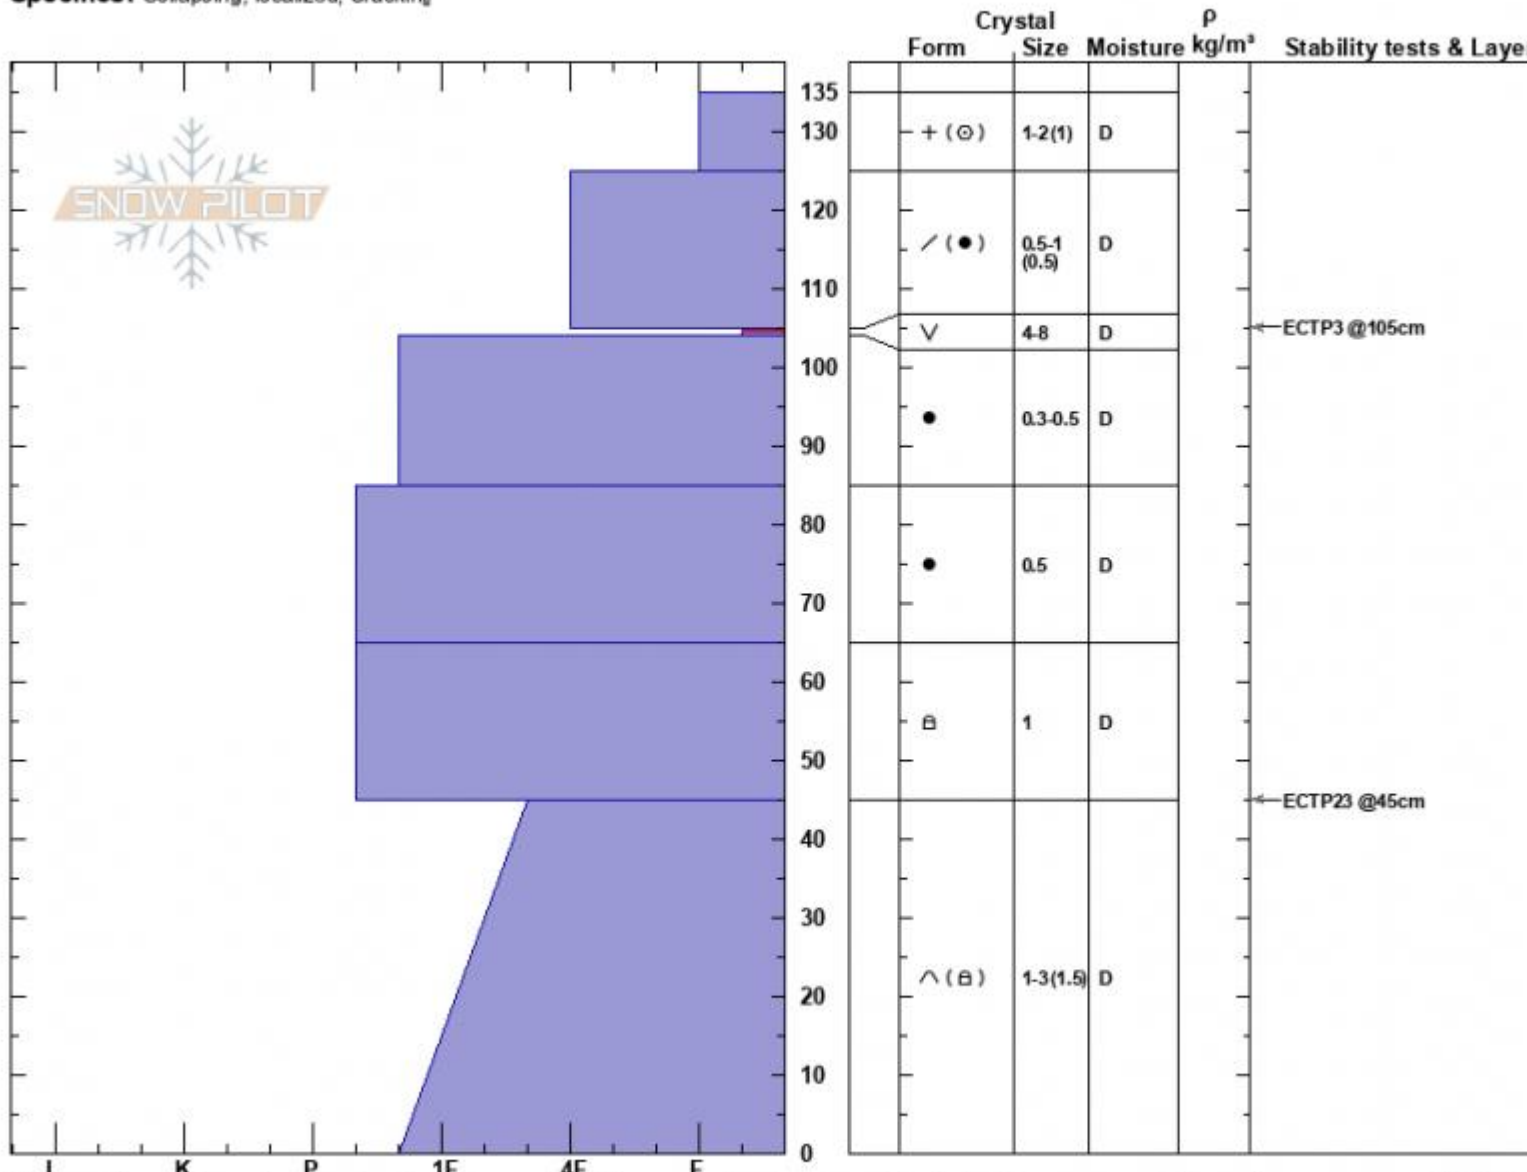

Hebgen/Trappers  
 Madison Range-S  
 MT  
 Elevation: 2779 m  
 Aspect: 115°  
 Specifics: Collapsing, localized; Cracking

Karl Birkeland  
 01/11/2023 - 2:00pm  
 Co-ord: 44.83274N, -111.34953W  
 Slope Angle: 18°  
 Wind Loading: no

Stability: Poor  
 Air Temperature:  
 Sky Cover: SCT  
 Precipitation: NO  
 Wind: Calm

HS:135 Layer Notes:  
 105-104cm: Problematic layer

Notes: Whumpf triggered up near the ridge. Appeared to collapse on surface hoar layer. Depths in this zone were variable as there were some old fallen trees.

Advisory Region  
 Lionhead Range  
 Longitude  
 -111.34W  
 Latitude  
 44.84N  
**Avalanche Details:** [Whumpf on Surface hoar at Hebgen](#)  
 Lionhead Range, 2023-01-12