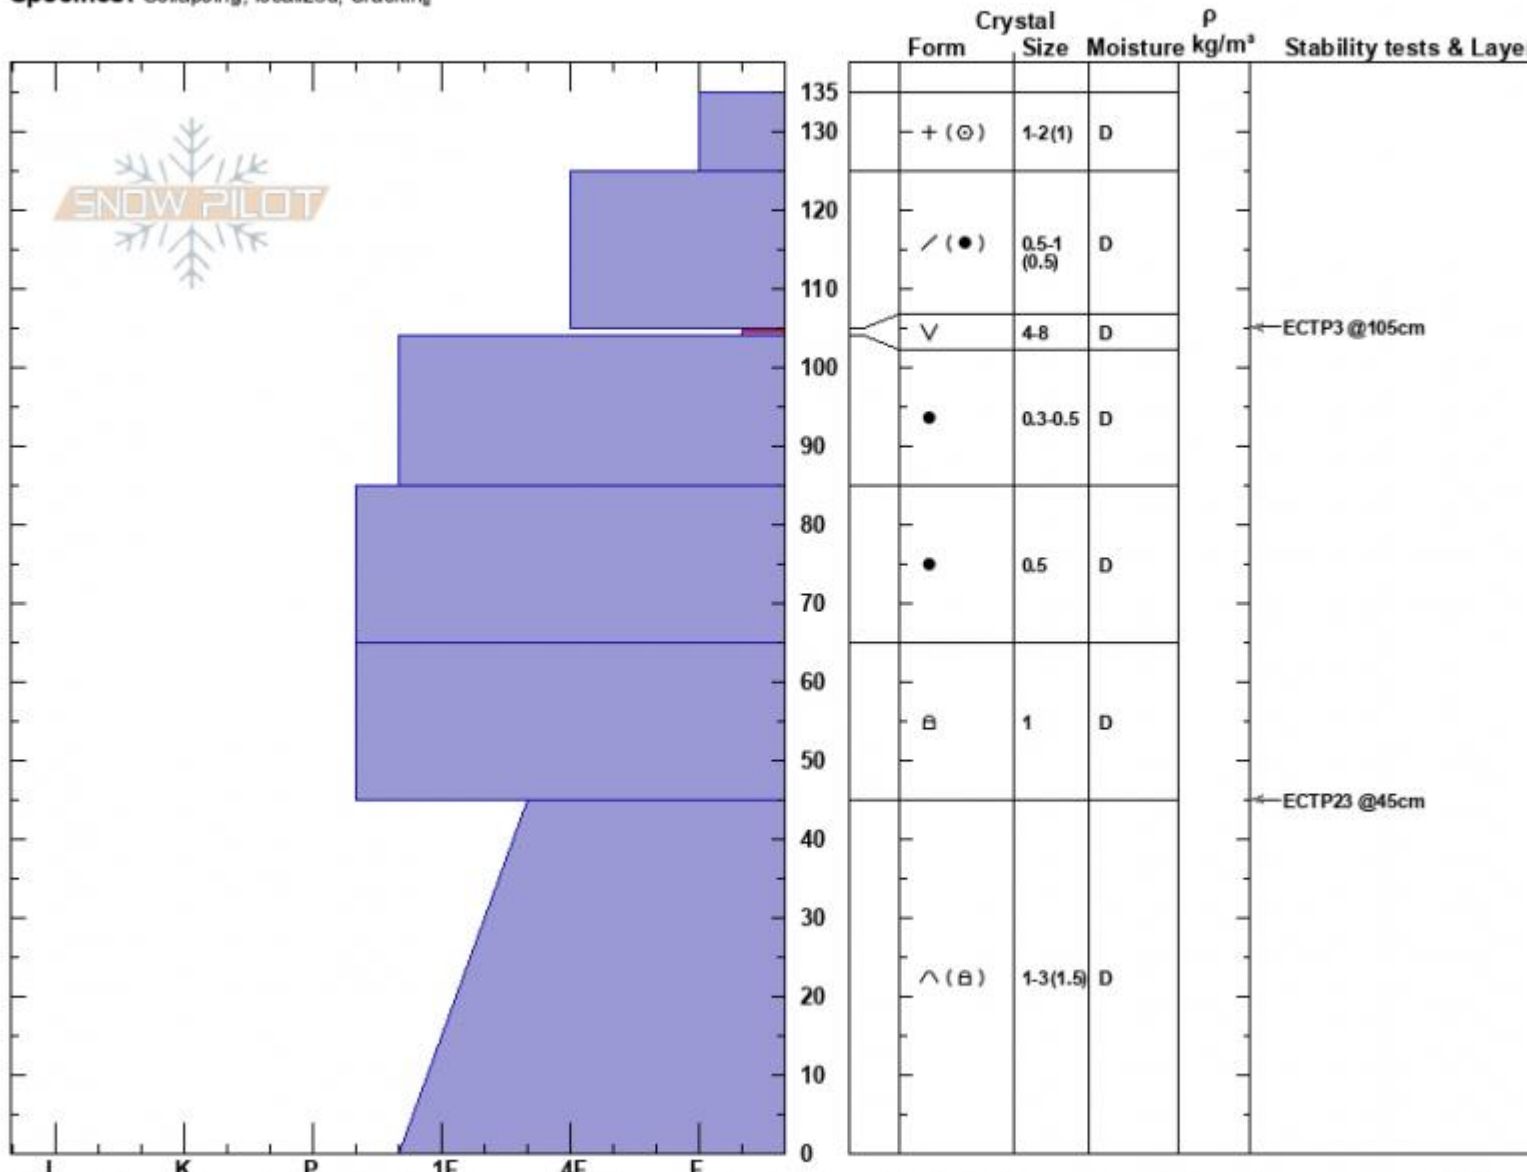

Hebgen/Trappers  
Madison Range-S  
MT

Elevation: 2779 m  
Aspect: 115°

Specifics: Collapsing, localized; Cracking

Karl Birkeland  
01/11/2023 - 2:00pm  
Co-ord: 44.83274N, -111.34953W  
Slope Angle: 18°  
Wind Loading: no

Stability: Poor  
Air Temperature:  
Sky Cover: SCT  
Precipitation: NO  
Wind: Calm

HS:135 Layer Notes:  
105-104cm: Problematic layer

Notes: Whumpf triggered up near the ridge. Appeared to collapse on surface hoar layer. Depths in this zone were variable as there were some old fallen trees.

Advisory Region  
Lionhead Range  
Longitude  
-111.34W  
Latitude  
44.84N  
**Avalanche Details:** [Whumpf on Surface hoar at Hebgen](#)  
Lionhead Range, 2023-01-12