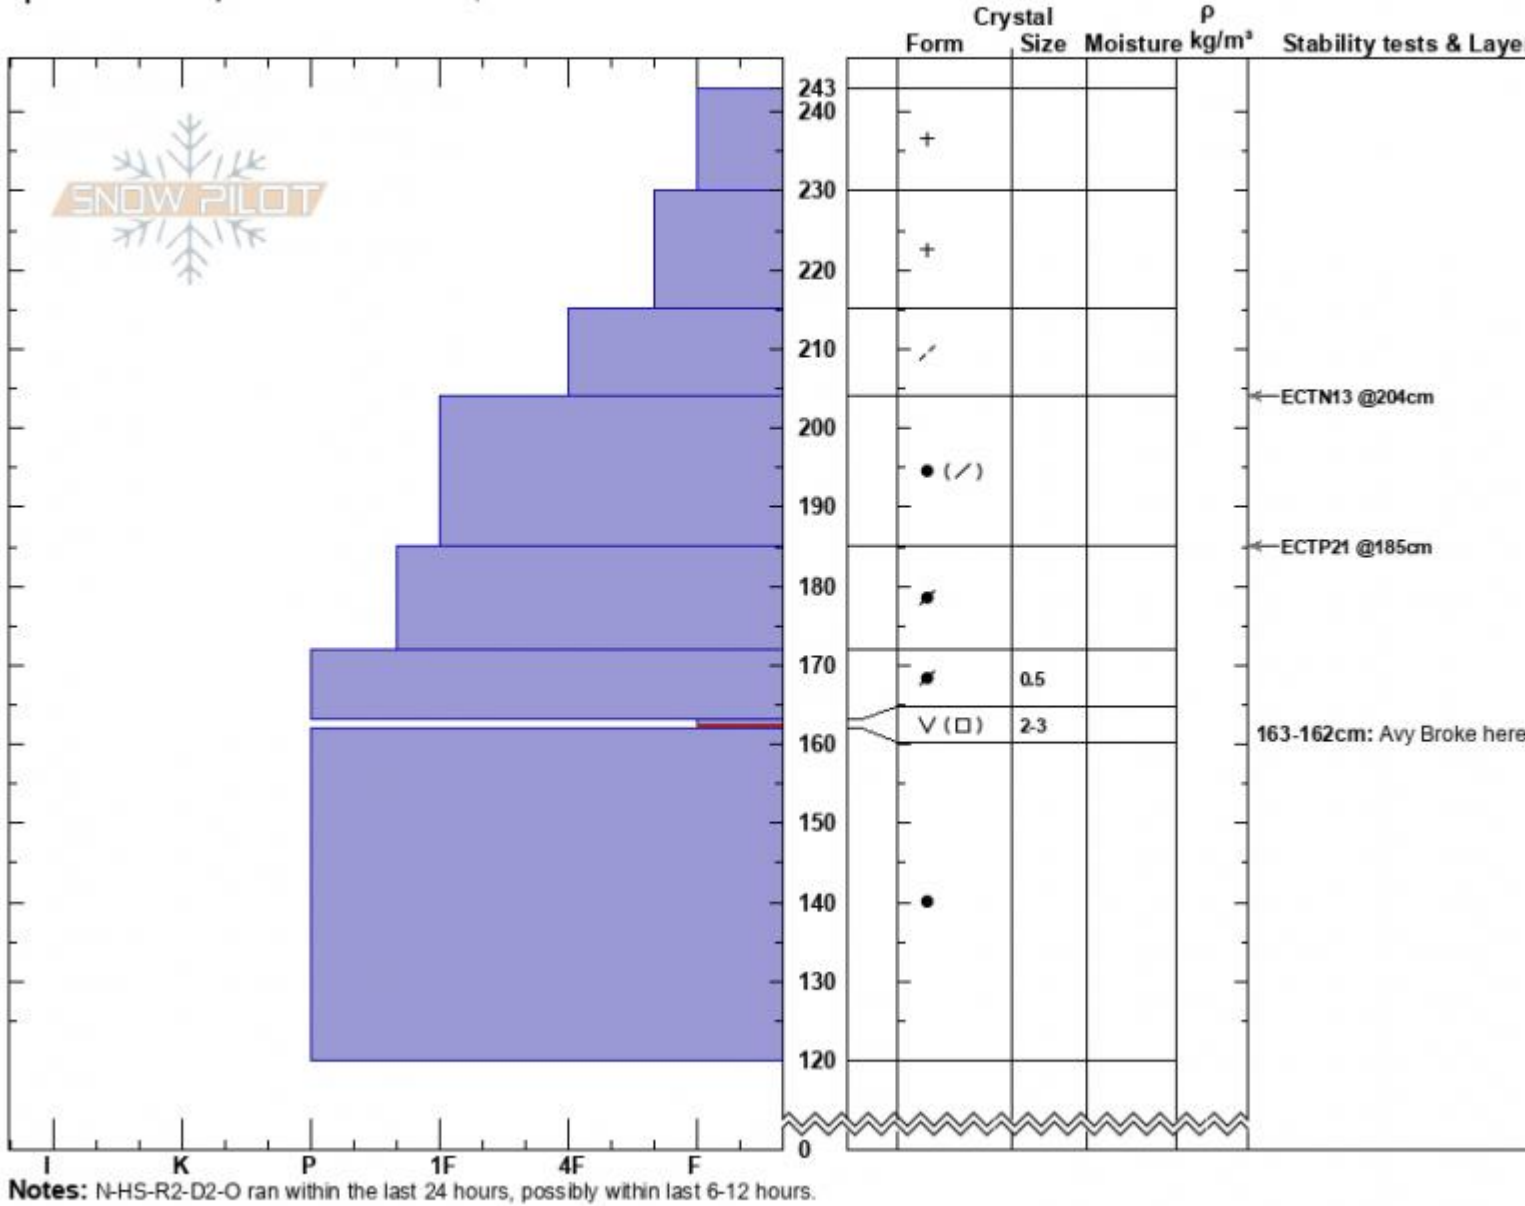

Sunlight Basin, Crown  
 Madison Range-S  
 MT  
 Elevation: 9469 ft  
 Aspect: 75°  
 Specifics: Pit is adjacent to avalanche: crown;

Alex Marienthal  
 01/28/2023 - 11:25am  
 Co-ord: 44.97474N, -111.31396W  
 Slope Angle: 37°  
 Wind Loading: previous

Stability: Poor  
 Air Temperature: -17°C  
 Sky Cover: OVC  
 Precipitation: S-1  
 Wind: NE Calm

HS:243 Layer Notes:  
 163-162cm: Avy Broke here  
 163-162cm: Problematic layer

Advisory Region  
 Southern Madison  
 Longitude  
 -111.31W  
 Latitude  
 44.97N

**Avalanche Details:** [Many natural slides in Taylor Fork Southern Madison, 2023-01-28](#)