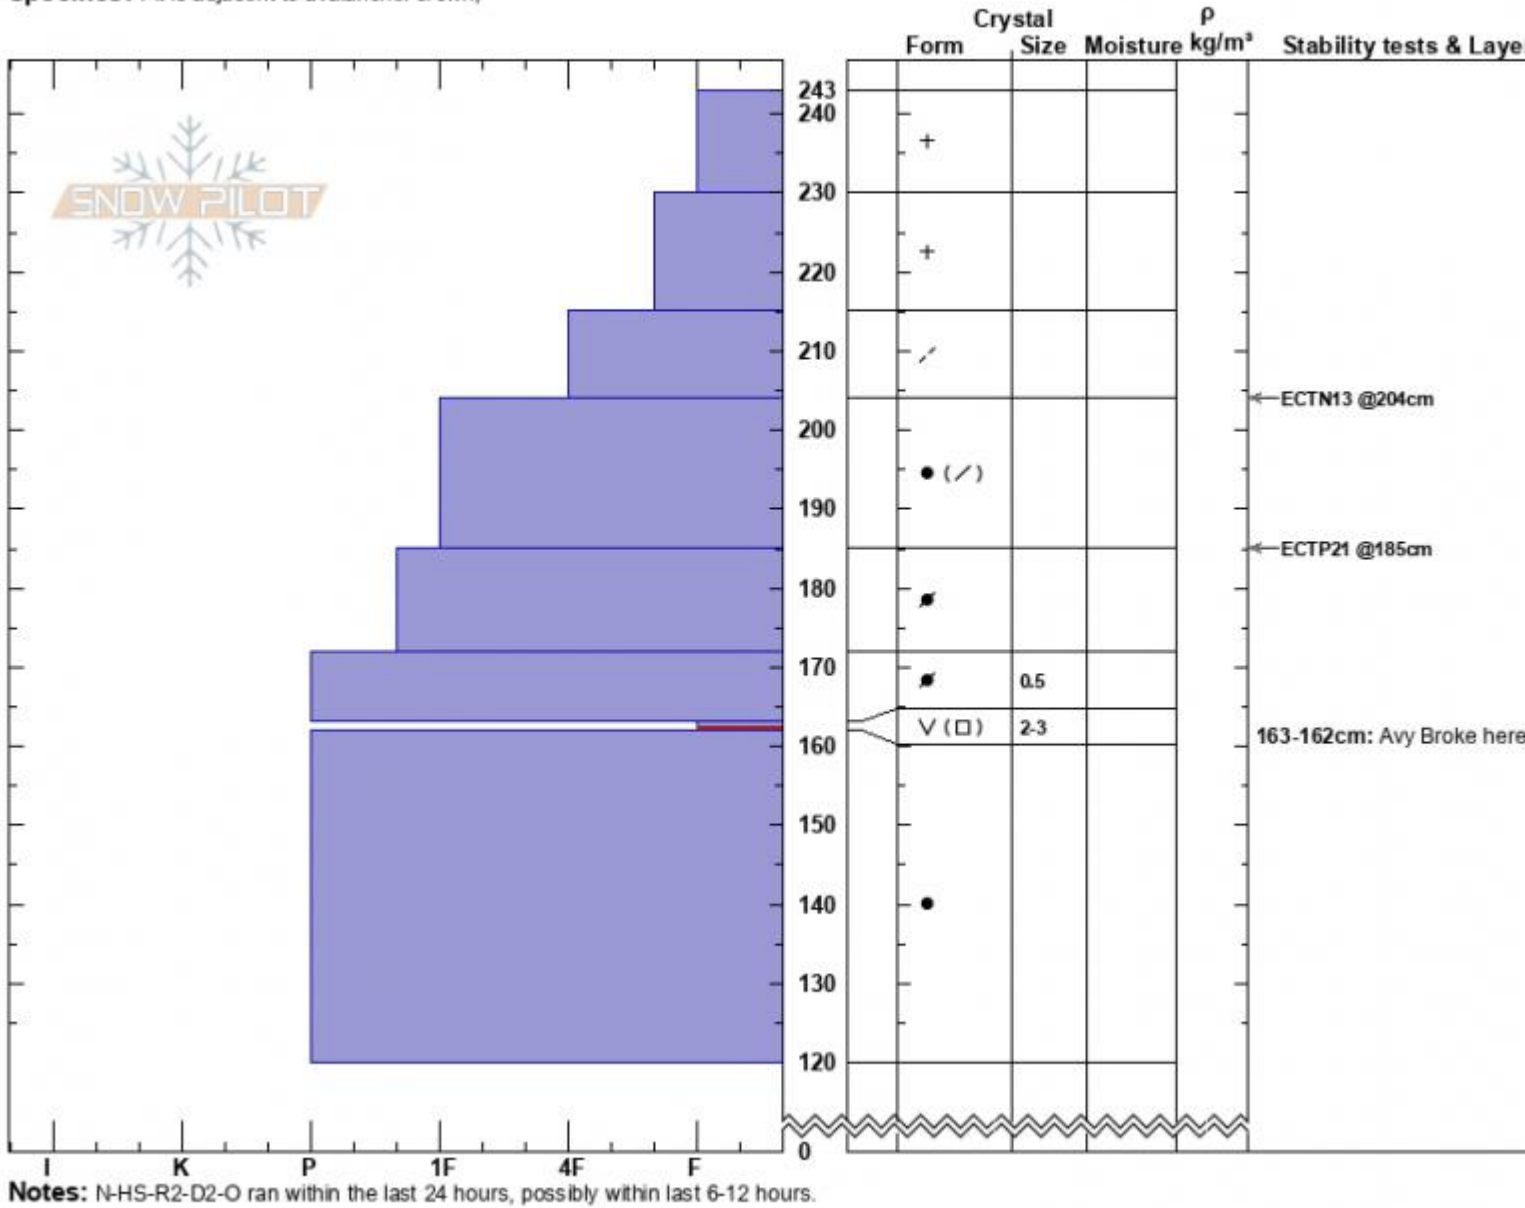

Sunlight Basin, Crown  
 Madison Range-S  
 MT  
 Elevation: 9469 ft  
 Aspect: 75°  
 Specifics: Pit is adjacent to avalanche: crown;

Alex Marienthal  
 01/28/2023 - 11:25am  
 Co-ord: 44.97474N, -111.31396W  
 Slope Angle: 37°  
 Wind Loading: previous

Stability: Poor  
 Air Temperature: -17°C  
 Sky Cover: OVC  
 Precipitation: S-1  
 Wind: NE Calm

HS:243 Layer Notes:  
 163-162cm: Avy Broke here  
 163-162cm: Problematic layer

Advisory Region  
 Southern Madison  
 Longitude  
 -111.31W  
 Latitude  
 44.97N

**Avalanche Details:** [Many natural slides in Taylor Fork Southern Madison, 2023-01-28](#)