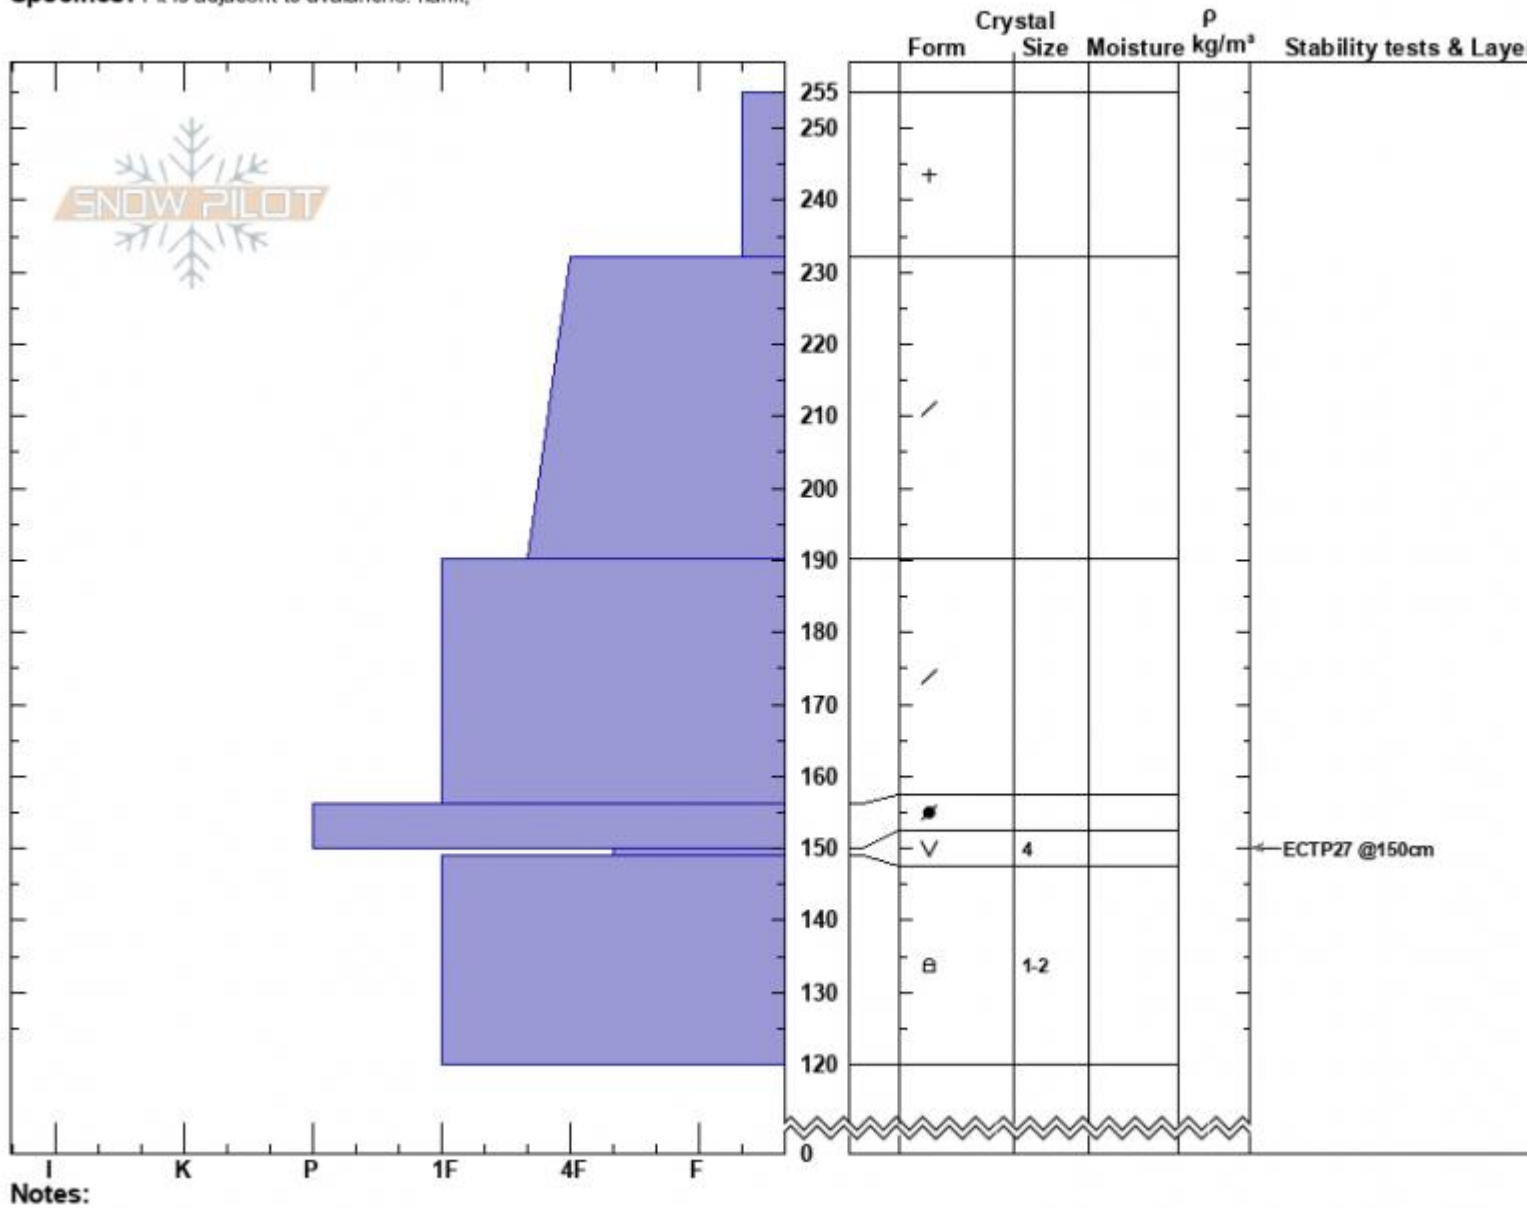

Sage Basin Avalanche
 Madison Range-S
 MT
 Elevation: 9200 ft
 Aspect: 19°
 Specifics: Pit is adjacent to avalanche: flank;

Dave Zinn
 03/01/2023 - 11:15am
 Co-ord: 44.95055N, -111.31178W
 Slope Angle: 38°
 Wind Loading: previous

Stability: Fair
 Air Temperature:
 Sky Cover: OVC
 Precipitation: S-1
 Wind: Calm

HS:255 Layer Notes:
 150-149cm: Problematic layer

Advisory Region
 Southern Madison
 Longitude
 -111.27W
 Latitude
 45.06N

Avalanche Details: [Natural Avalanche Sage Basin](#)
 Southern Madison, 2023-03-01