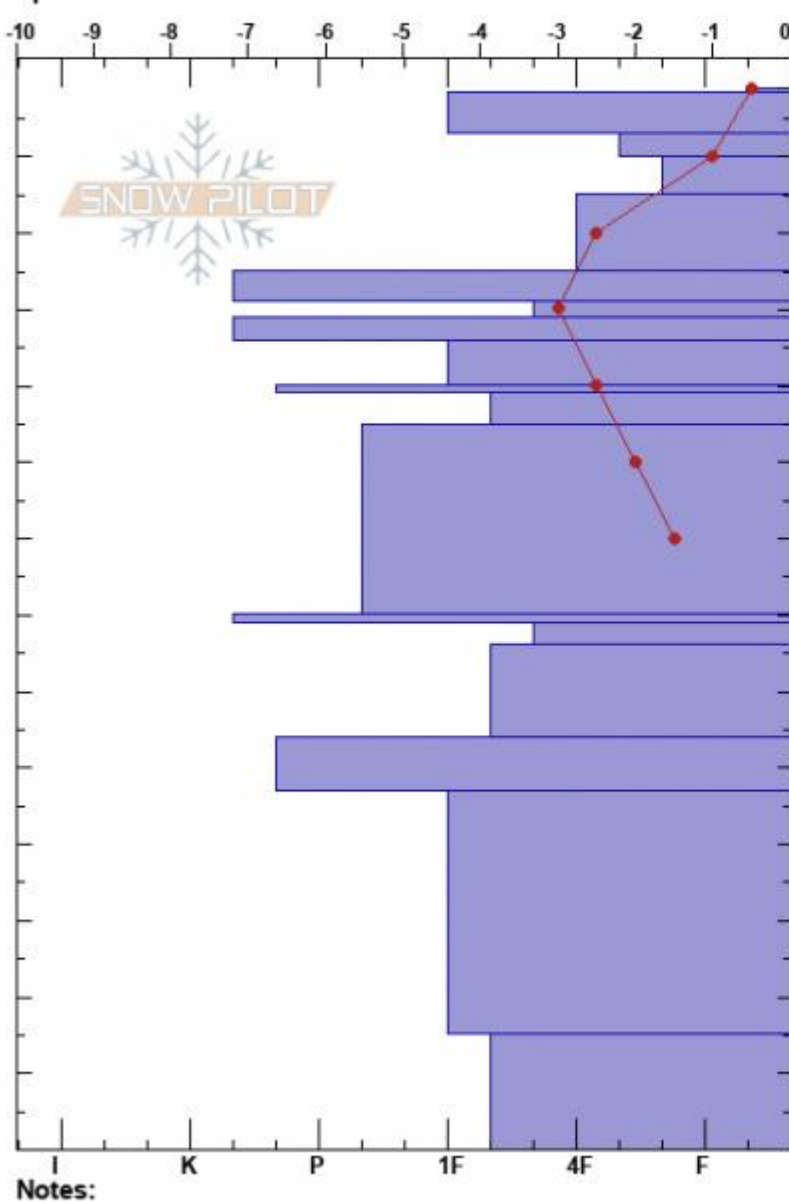

Texas Meadow, low SE  
 Bridger Range  
 MT  
 Elevation: 7622 ft  
 Aspect: 125°  
 Specifics:

Alex Marienthal  
 03/18/2023 - 3:00pm  
 Co-ord: 45.83964N, -110.93243W  
 Slope Angle: 27°  
 Wind Loading: no

Stability: Good  
 Air Temperature:  
 Sky Cover: CLR  
 Precipitation: NO  
 Wind: S Light Breeze

HS:139 Layer Notes:  
 47-15cm:Problematic layer

Crystal Form	Crystal Size	Moisture	kg/m³	Stability tests & Layer
☐	0.5-1	D		
⊙		M-W		
/		D-M		
*r(/)		D		
⊗	2-4	D		
⊙				← ECTN21 @115cm
/ (+)				← CT24, Q3 @115cm
⊙				← CT23, Q3 @115cm
•	0.3			← ECTN26 @106cm
⊙				
•	1			
•	0.5-1			
⊙				
☐ (B)	2			← CT27, Q3 @69cm
B	1-2			
B	1.5			
B	2-3			
☐ (B)	2.4			← CT25, Q2 @15cm Sudden
				← CT28, Q2 @15cm SC

Notes:  
 Advisory Region  
 Bridger Range  
 Longitude  
 -110.93W  
 Latitude  
 45.84N  
 Bridger Range, 2023-03-18