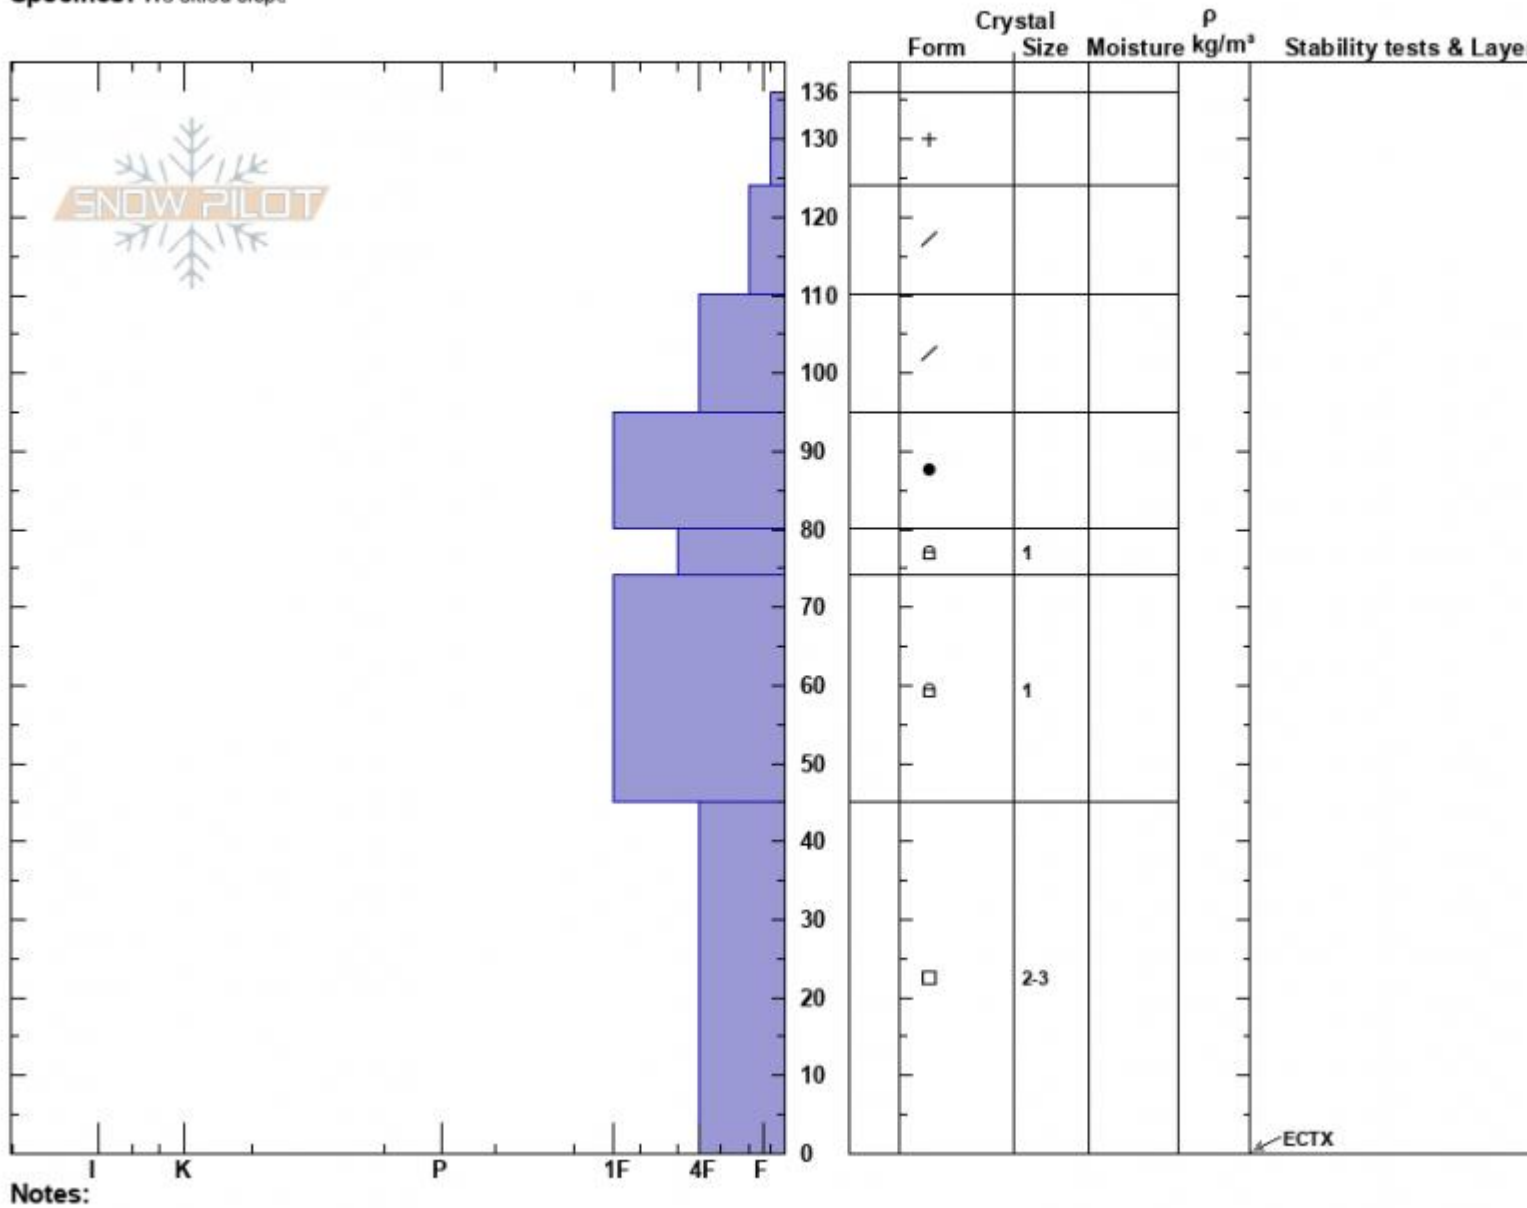

Throne North
 Bridger Range
 MT
 Elevation: 8340 ft
 Aspect: 78°
 Specifics: We skied slope

Alex Haddad
 03/23/2023 - 12:30pm
 Co-ord: 45.88257N, -110.95232W
 Slope Angle: 23°
 Wind Loading:

Stability: Good
 Air Temperature:
 Sky Cover: CLR
 Precipitation: NO
 Wind: Calm

HS:136 Layer Notes:
 PF:30
 PS: 15

Advisory Region
 Bridger Range
 Longitude
 -110.95W
 Latitude
 45.88N
 Bridger Range, 2023-03-23