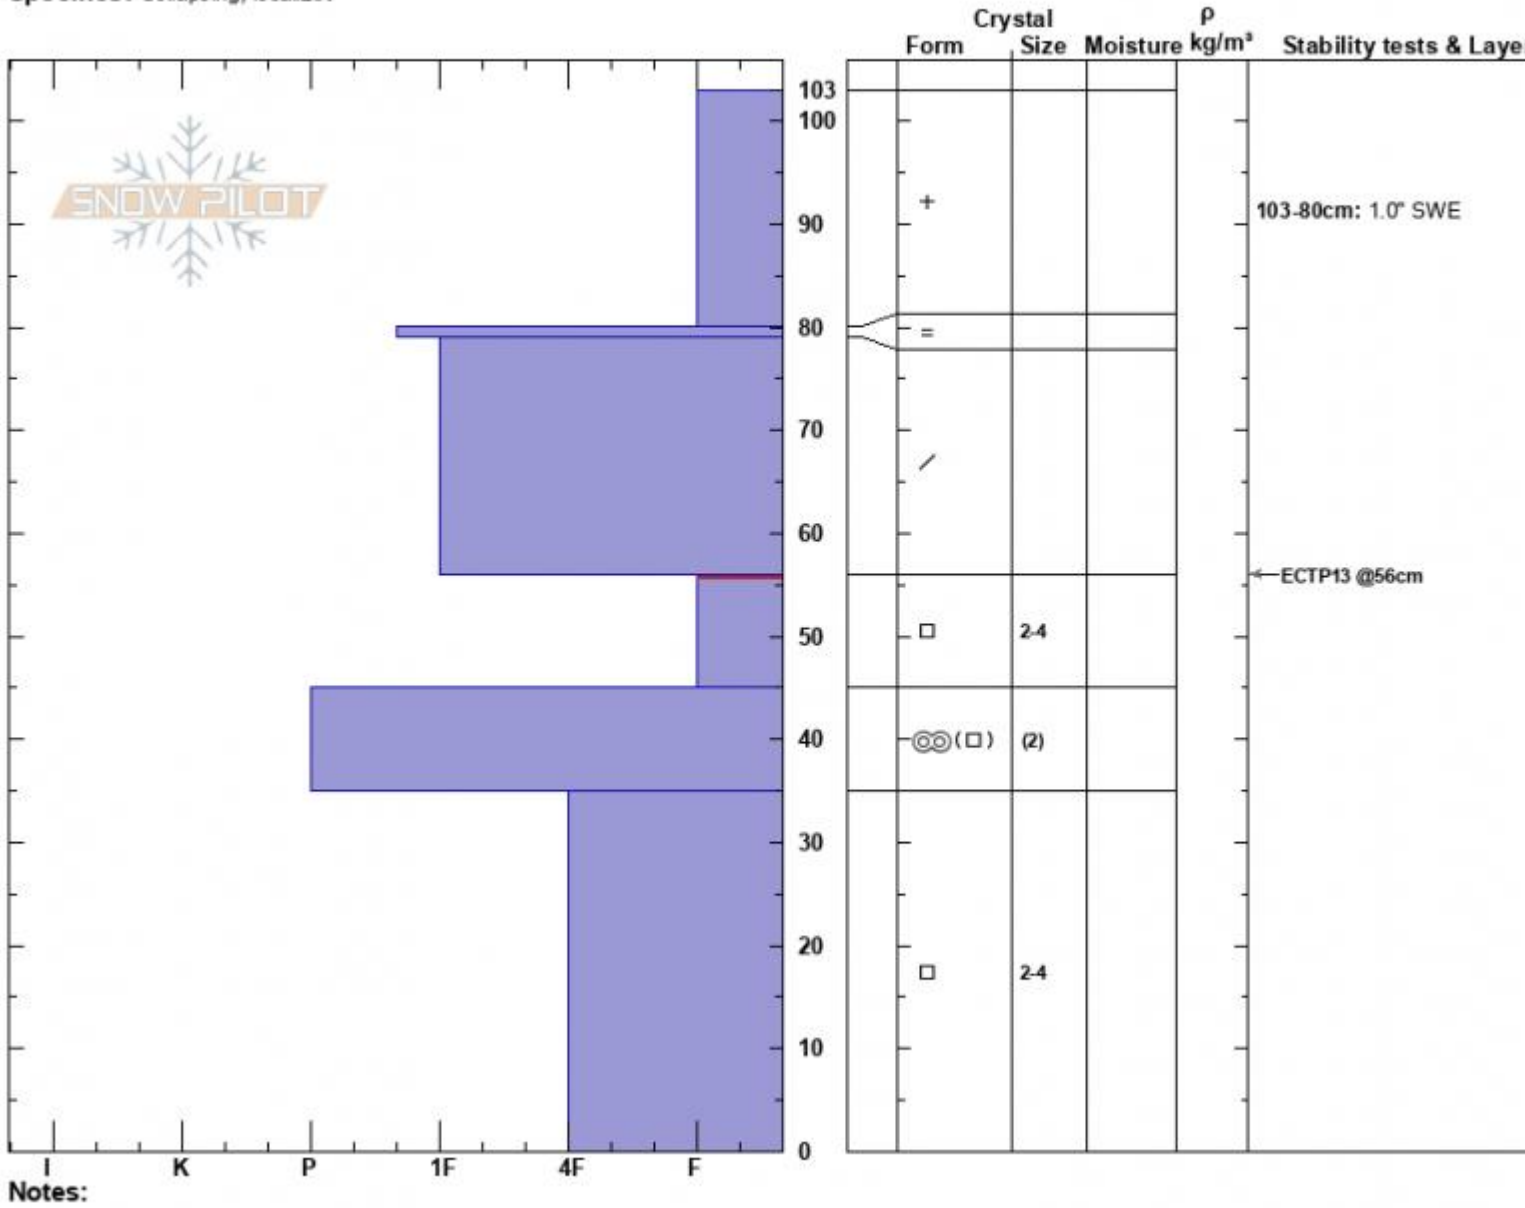

Sawtelle NE Profile
 Centennial Range
 ID
 Elevation: 9000 ft
 Aspect: 60°
 Specifics: Collapsing, localizer

Ian Hoyer
 12/07/2023 - 11:30am
 Co-ord: 44.55371N, -111.44480W
 Slope Angle: 25°
 Wind Loading: yes

Stability: Poor
 Air Temperature:
 Sky Cover: OVC
 Precipitation: S-1
 Wind: W Moderate

HS:103
 PF:65
 Layer Notes:
 103-80cm: 1.0" SWE
 56-45cm: Problematic layer

Advisory Region
 Island Park
 Longitude
 -111.44W
 Latitude
 44.56N
 Island Park, 2023-12-07