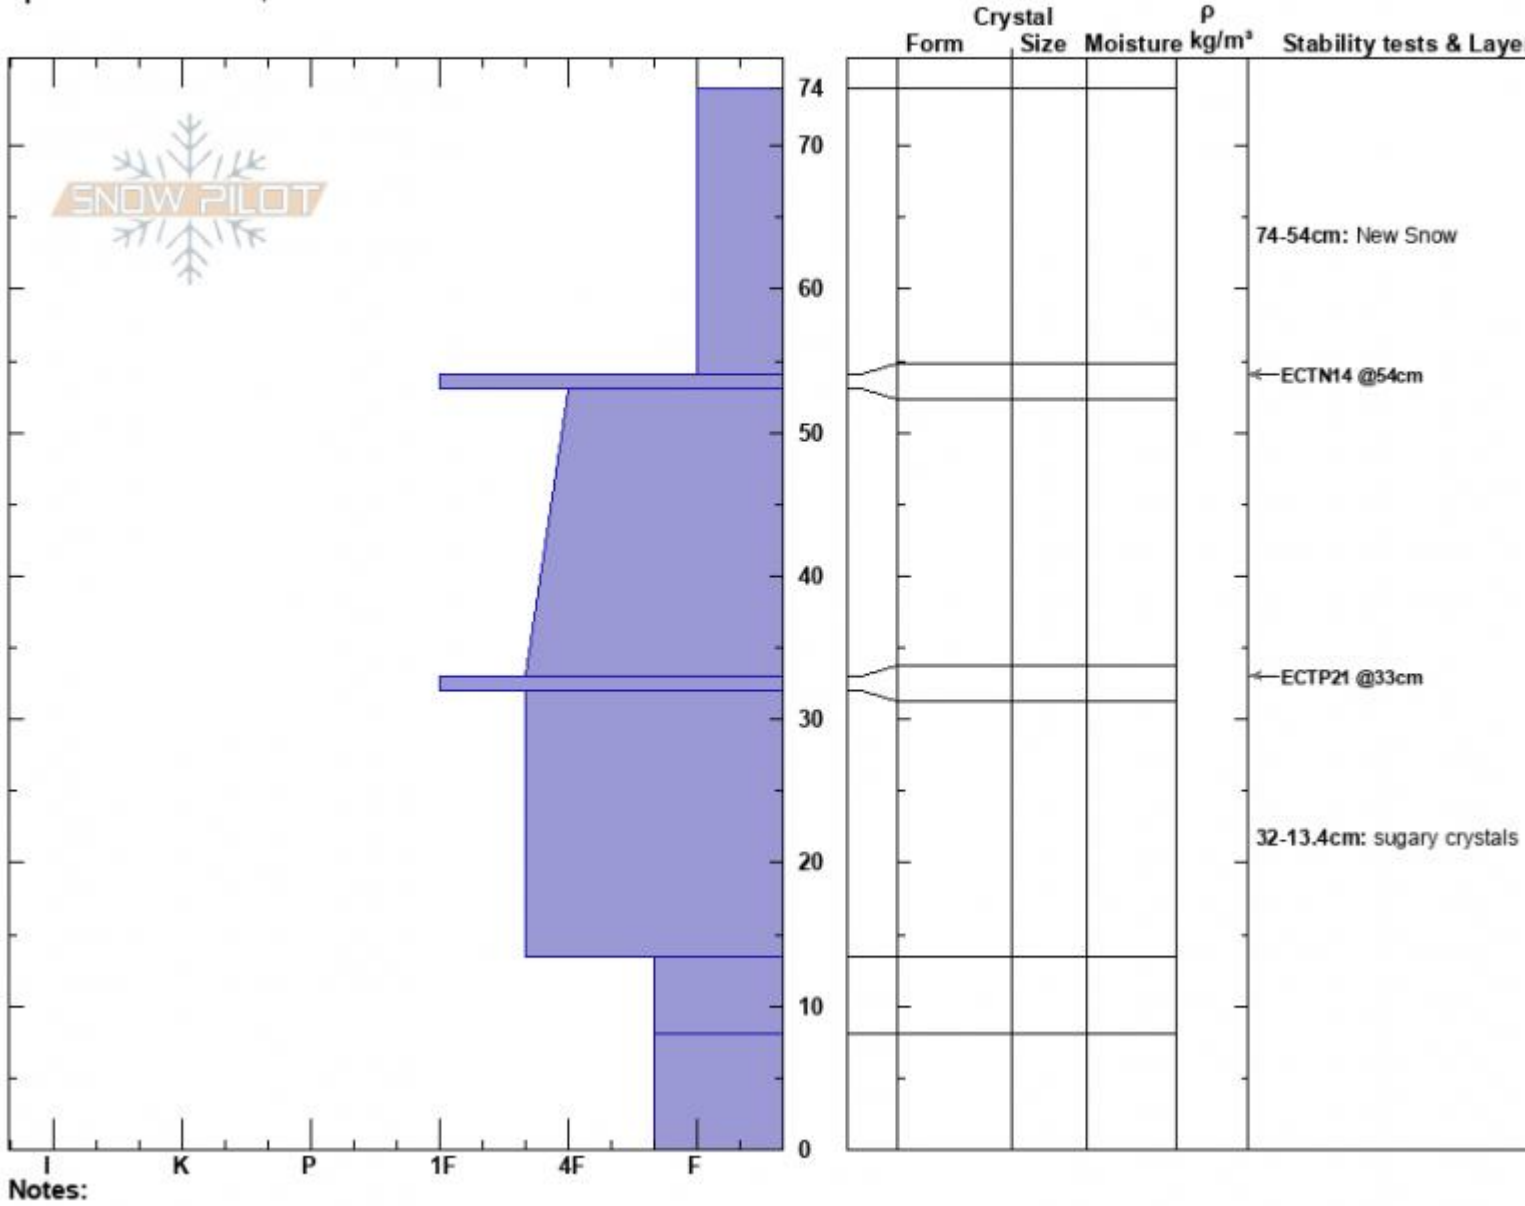

S. Cooke City  
 Absaroka Range  
 MT  
 Elevation: 8700 ft  
 Aspect: SE  
 Specifics: We skied slope

Jesse Logan  
 12/08/2023 - 12:15pm  
 Co-ord:  
 Slope Angle: 28°  
 Wind Loading:

Stability:  
 Air Temperature: 25°F  
 Sky Cover: BKN  
 Precipitation: NO  
 Wind: Calm

HS:74  
 PF:74  
 PS: 19  
**Layer Notes:**  
 74-54cm: New Snow  
 33-32cm: Problematic layer  
 32-13.4cm: sugary crystals

Advisory Region  
 Cooke City  
 Longitude  
 -109.92W  
 Latitude  
 44.97N  
 Cooke City, 2023-12-08