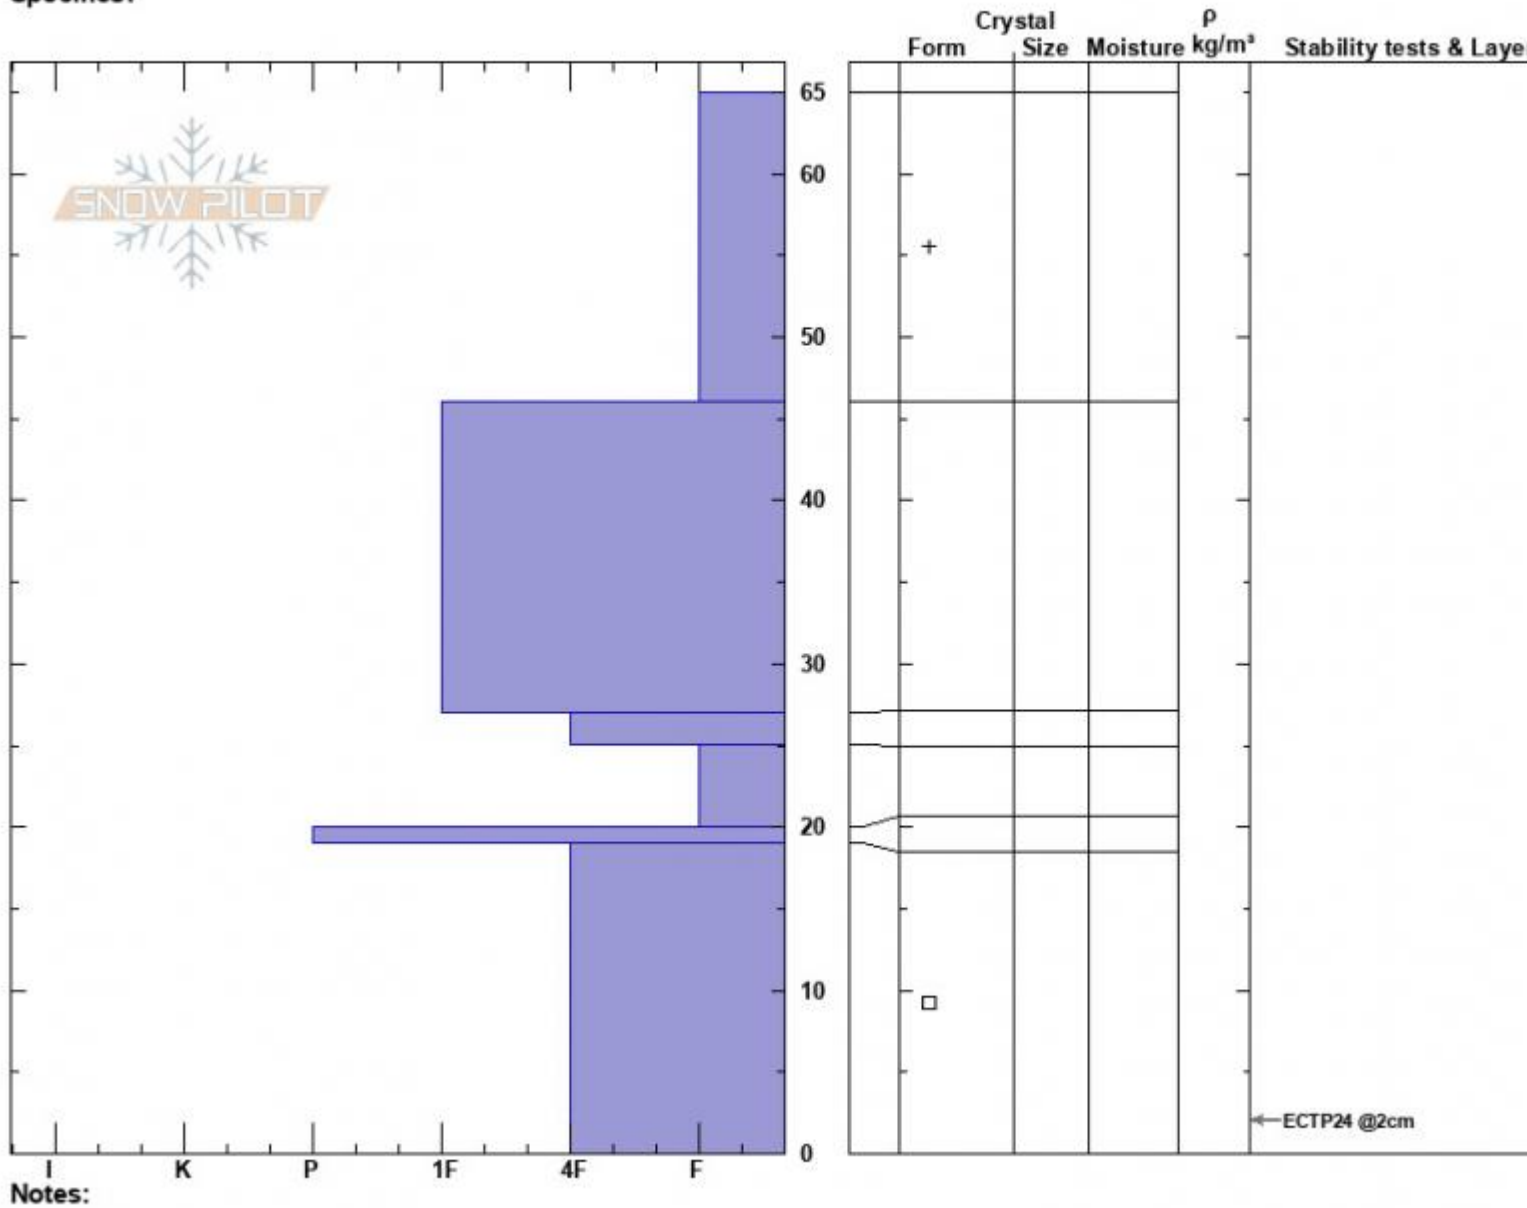

Lionhead Ridge
 Madison Range-S
 MT
 Elevation: 8764 ft
 Aspect: 86°
 Specifics:

Jackson Krause
 12/09/2023 - 1:40pm
 Co-ord: 44.70893N, -111.30850W
 Slope Angle: 15°
 Wind Loading: previous

Stability:
 Air Temperature:
 Sky Cover: BKN
 Precipitation: S-1
 Wind: SW Moderate

HS:65
 PF:65
 Layer Notes:
 19-0cm: Problematic layer

Advisory Region
 Lionhead Range
 Longitude
 -111.32W
 Latitude
 44.71N
 Lionhead Range, 2023-12-09