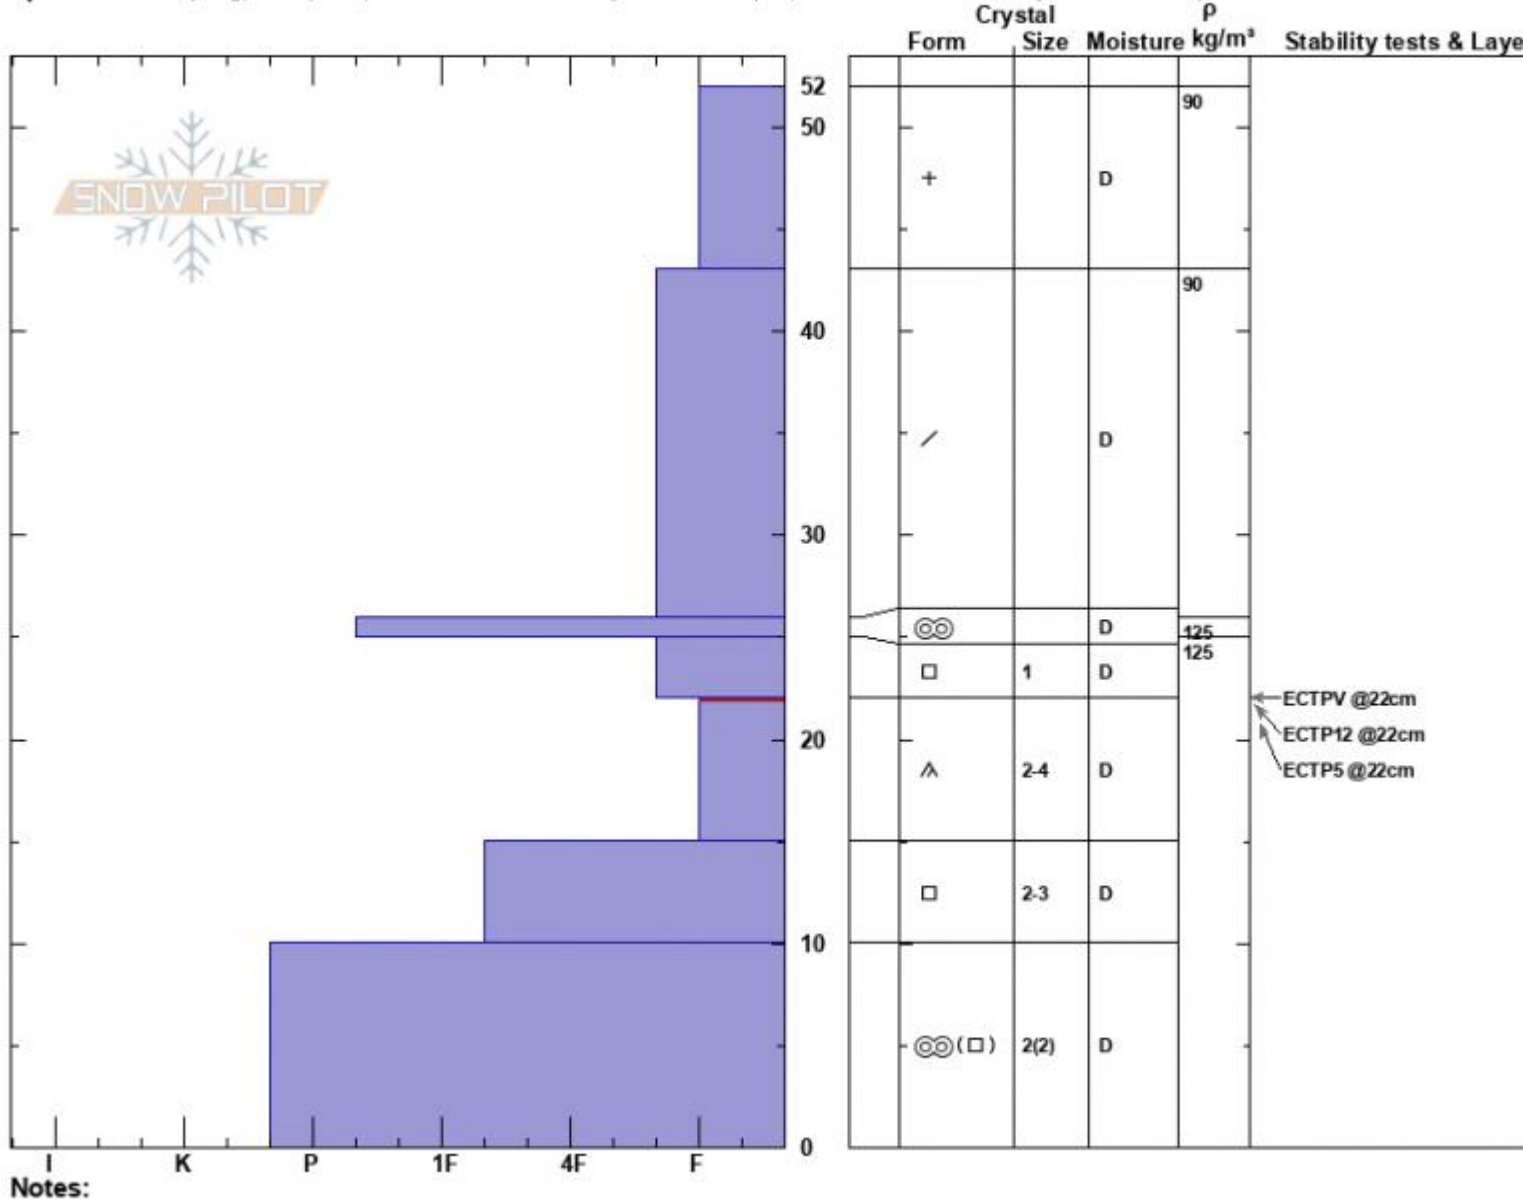

Beehive Basin  
 Madison Range-N  
 MT  
 Elevation: 8700 ft  
 Aspect: 220°

Doug Chabot-Admin  
 12/10/2023 - 11:00am  
 Co-ord: 45.32891N, -111.38644W  
 Slope Angle: 20°  
 Wind Loading: no

Stability: Poor  
 Air Temperature: -3°C  
 Sky Cover: OVC  
 Precipitation: NO  
 Wind: Calm

HS:52  
 Layer Notes:  
 22-15cm: Problematic layer

Specifics: Collapsing, widespread; Recent avalanche activity on similar slopes; Recent avalanche activity on different slopes

Advisory Region  
 Northern Madison  
 Longitude  
 -111.39W  
 Latitude  
 45.34N