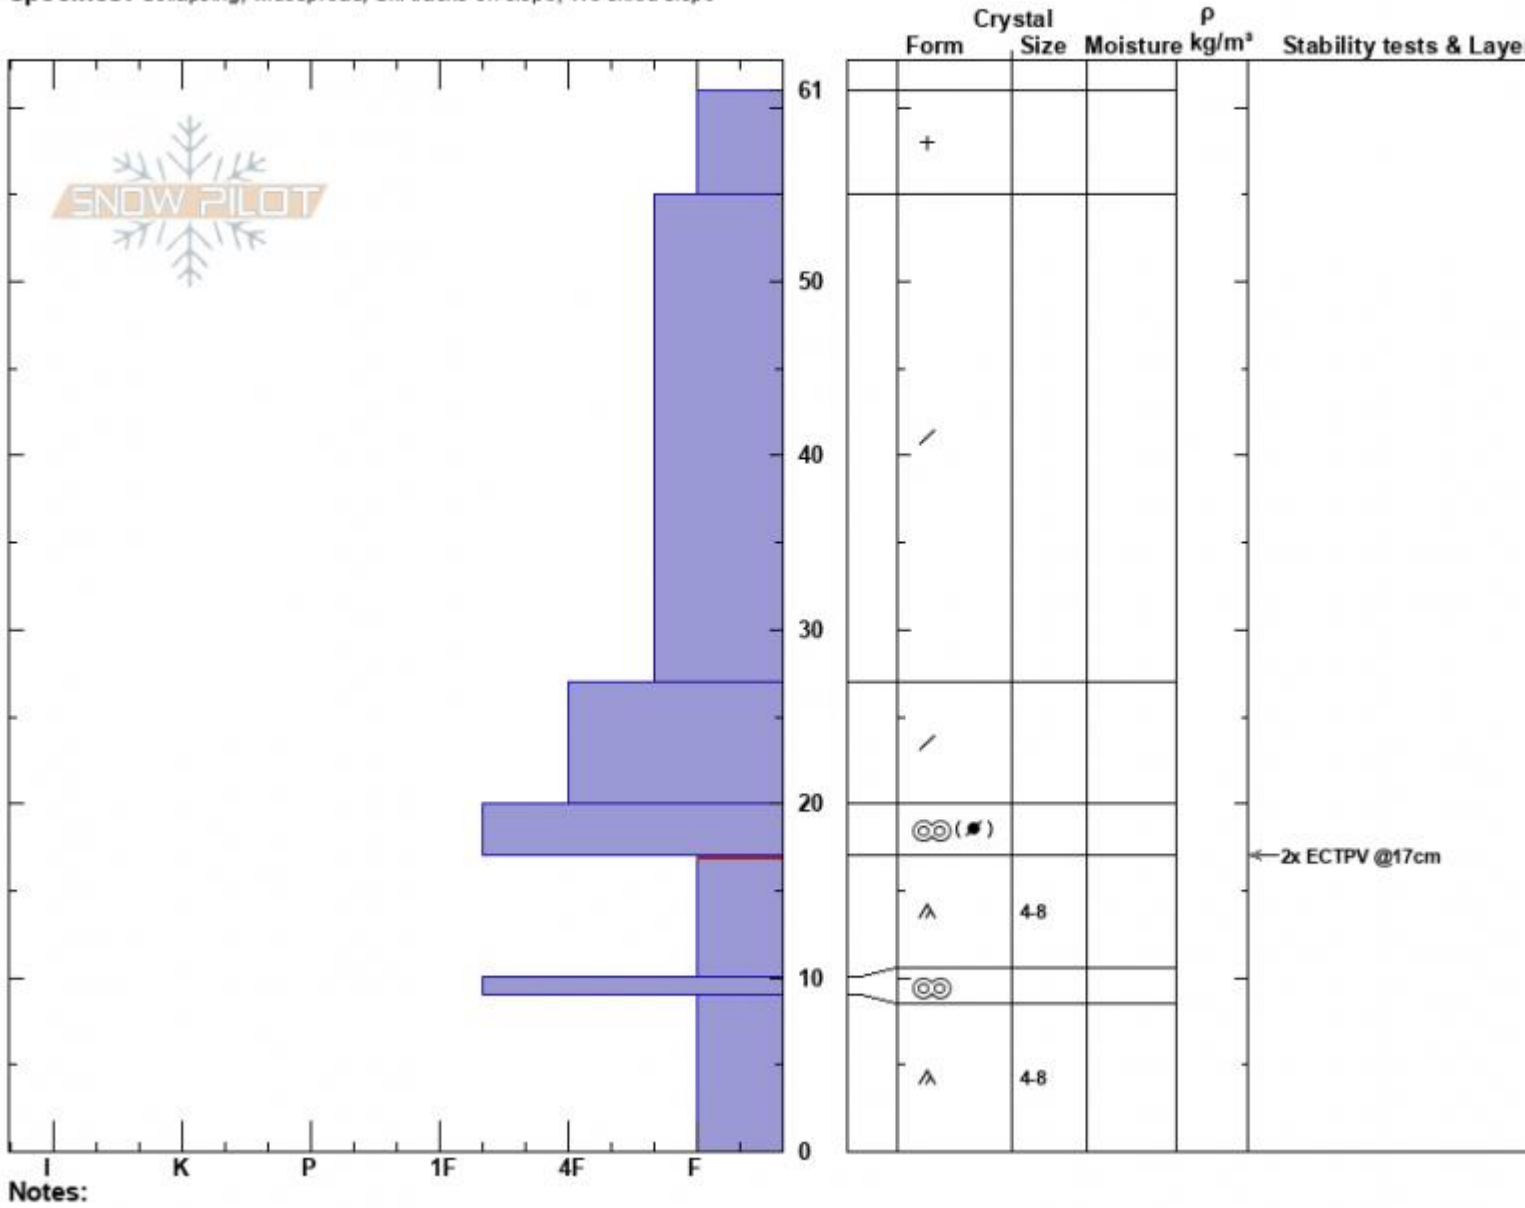

Fingers Meadow
 Bridger Range
 MT
 Elevation: 8100 ft
 Aspect: 100°
 Specifics: Collapsing, widespread; Ski tracks on slope; We skied slope

Ian Hoyer
 12/12/2023 - 11:00am
 Co-ord: 45.80598N, -110.92829W
 Slope Angle: 35°
 Wind Loading: no

Stability: Poor
 Air Temperature:
 Sky Cover: BKN
 Precipitation: NO
 Wind: Calm

HS:61
 PF:55 17-10cm:Problematic layer
 PS:35

Advisory Region
 Bridger Range
 Longitude
 -110.92W
 Latitude
 45.82N
 Bridger Range, 2023-12-12