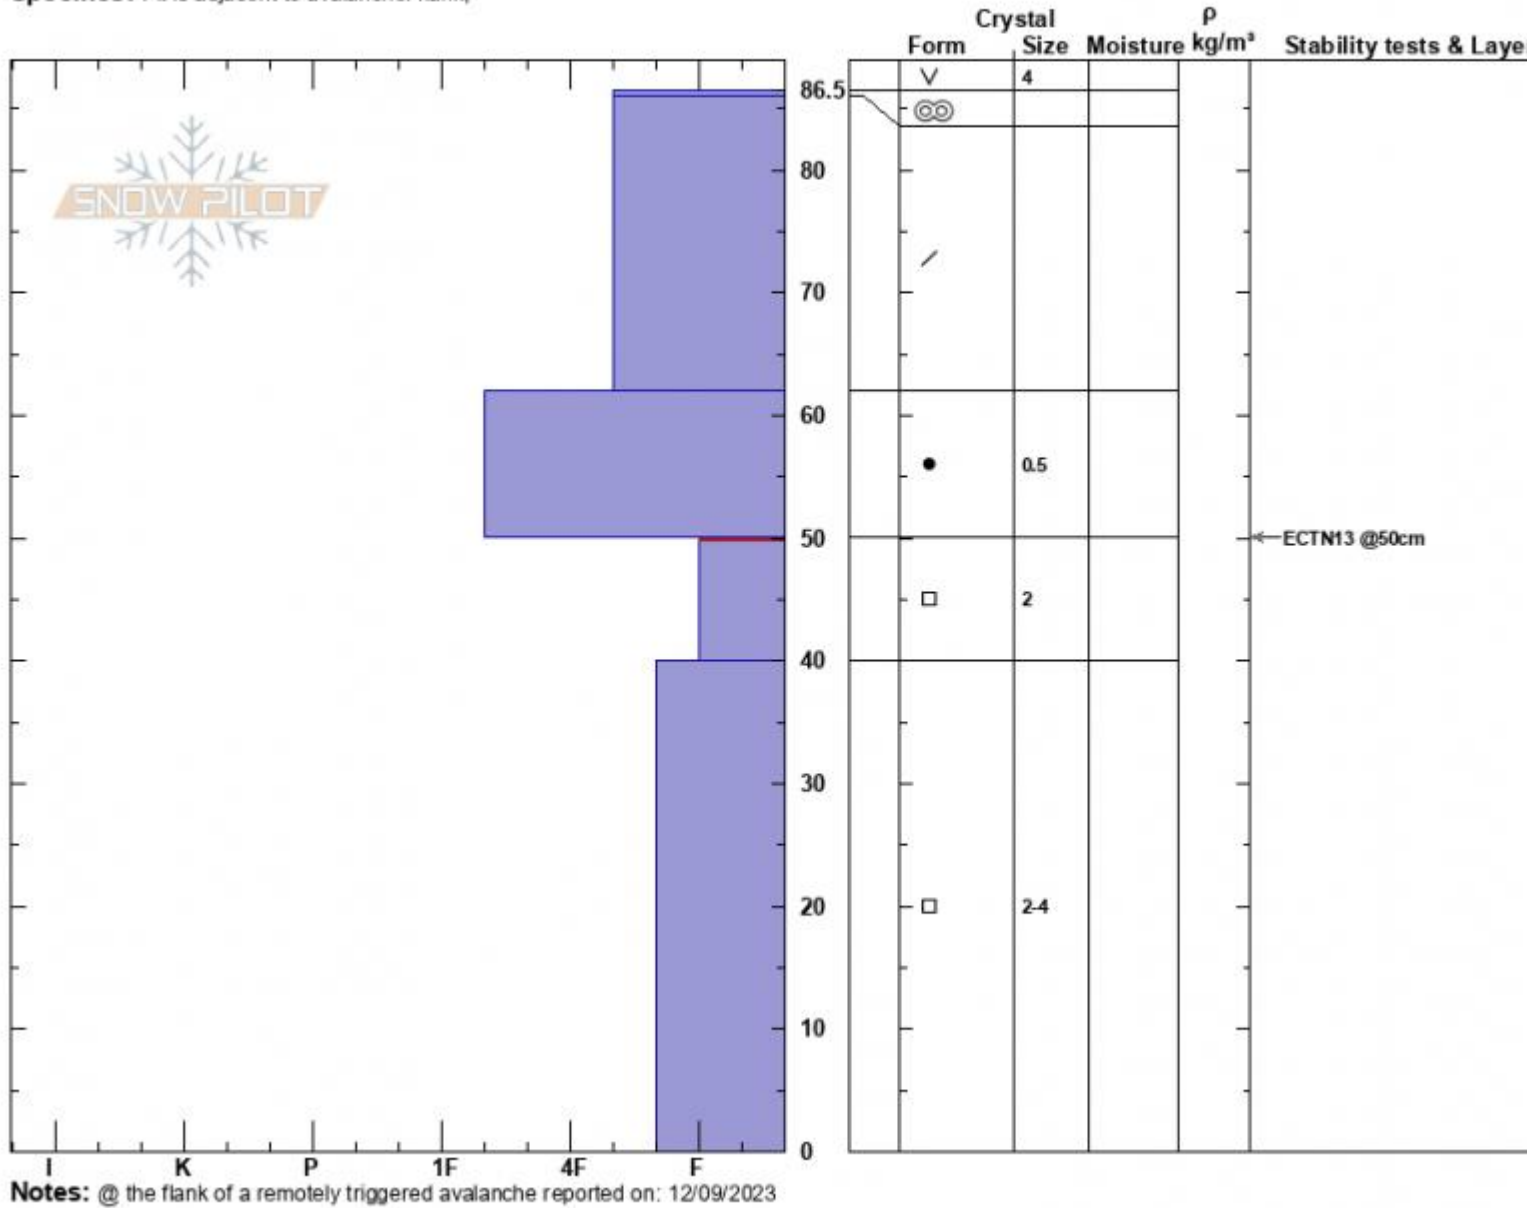

Tepee Basin Avalanche
 Madison Range-S
 MT
Elevation: 9260 ft
Aspect: 20°
Specifics: Pit is adjacent to avalanche: flank;

Zach Peterson
 12/13/2023 - 11:45am
Co-ord: 44.90382N, -111.19498W
Slope Angle: 32°
Wind Loading:

Stability: Fair
Air Temperature:
Sky Cover: CLR
Precipitation: NO
Wind: Calm

HS:86.5 **Layer Notes:**
 50-40cm: Problematic layer

Advisory Region
 Southern Madison
 Longitude
 -111.19W
 Latitude
 44.90N

Forecast link: [GNFAC Avalanche Forecast for Thu Dec 14, 2023](#)
 Southern Madison, 2023-12-13