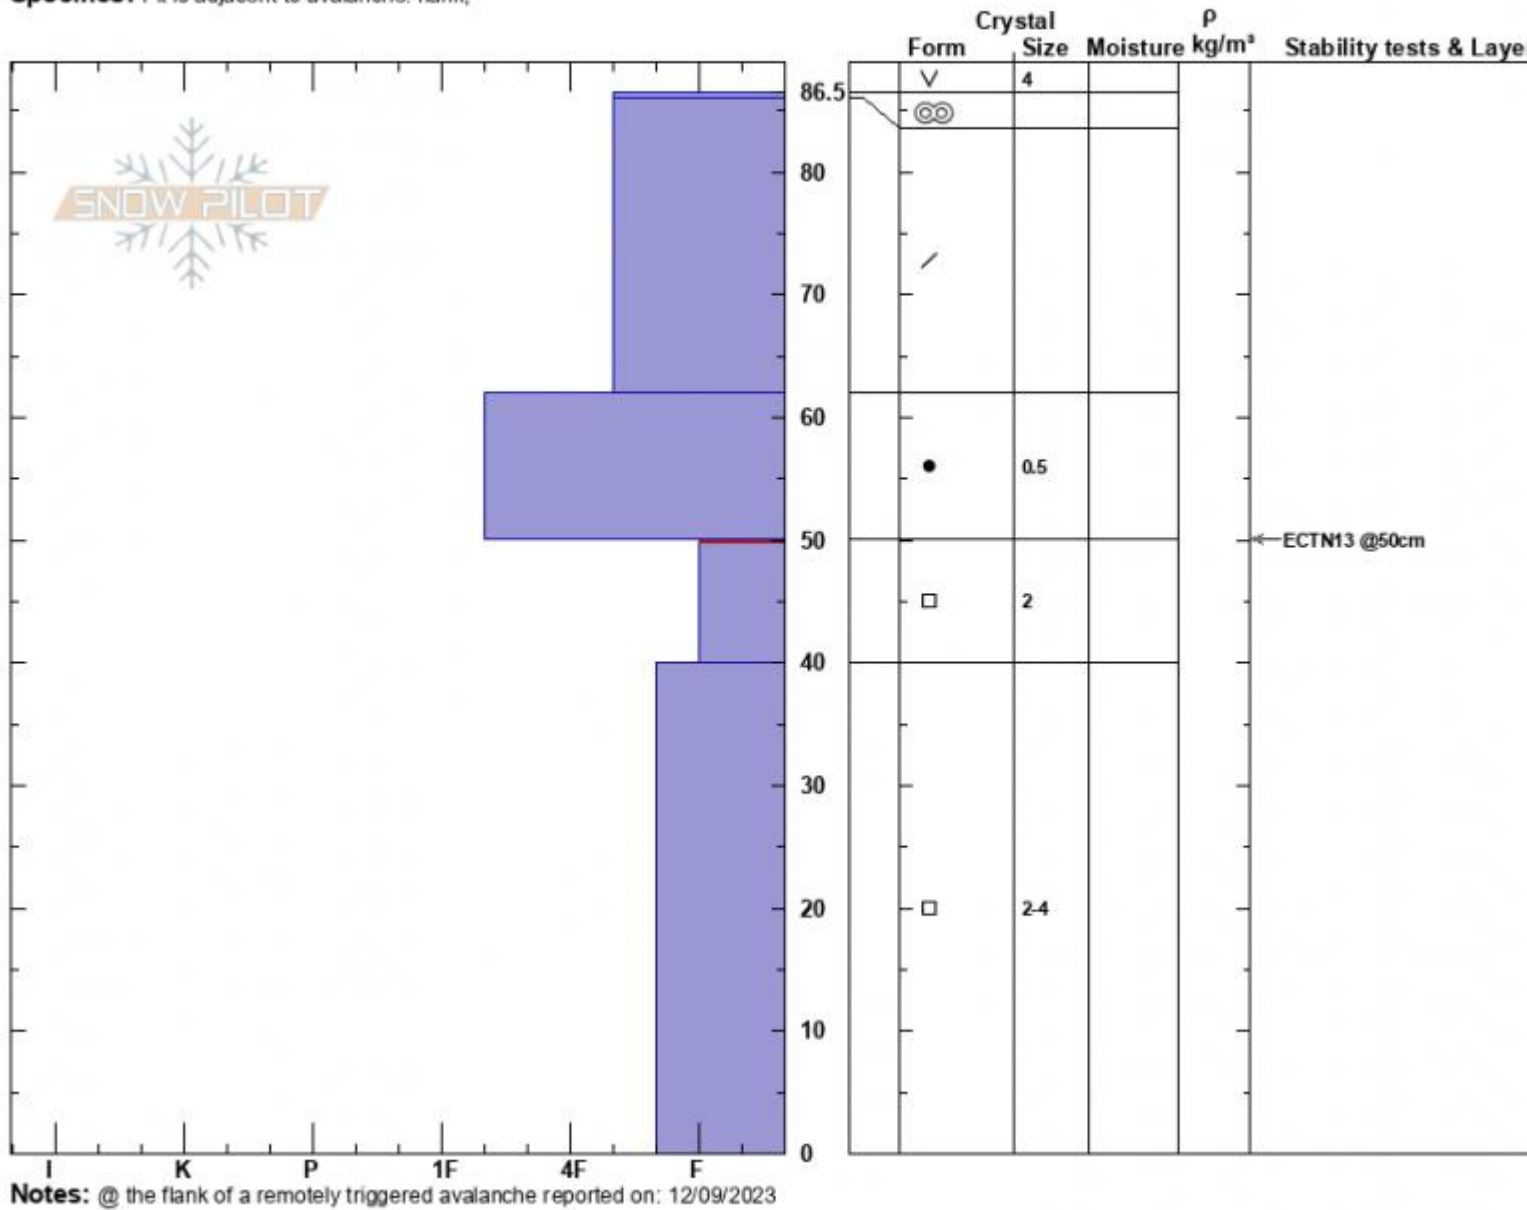

Tepee Basin Avalanche
 Madison Range-S
 MT
Elevation: 9260 ft
Aspect: 20°
Specifics: Pit is adjacent to avalanche: flank;

Zach Peterson
 12/13/2023 - 11:45am
Co-ord: 44.90382N, -111.19498W
Slope Angle: 32°
Wind Loading:

Stability: Fair
Air Temperature:
Sky Cover: CLR
Precipitation: NO
Wind: Calm

HS:86.5 **Layer Notes:**
 50-40cm: Problematic layer

Advisory Region
 Southern Madison
 Longitude
 -111.19W
 Latitude
 44.90N

Forecast link: [GNFAC Avalanche Forecast for Thu Dec 14, 2023](#)
 Southern Madison, 2023-12-13