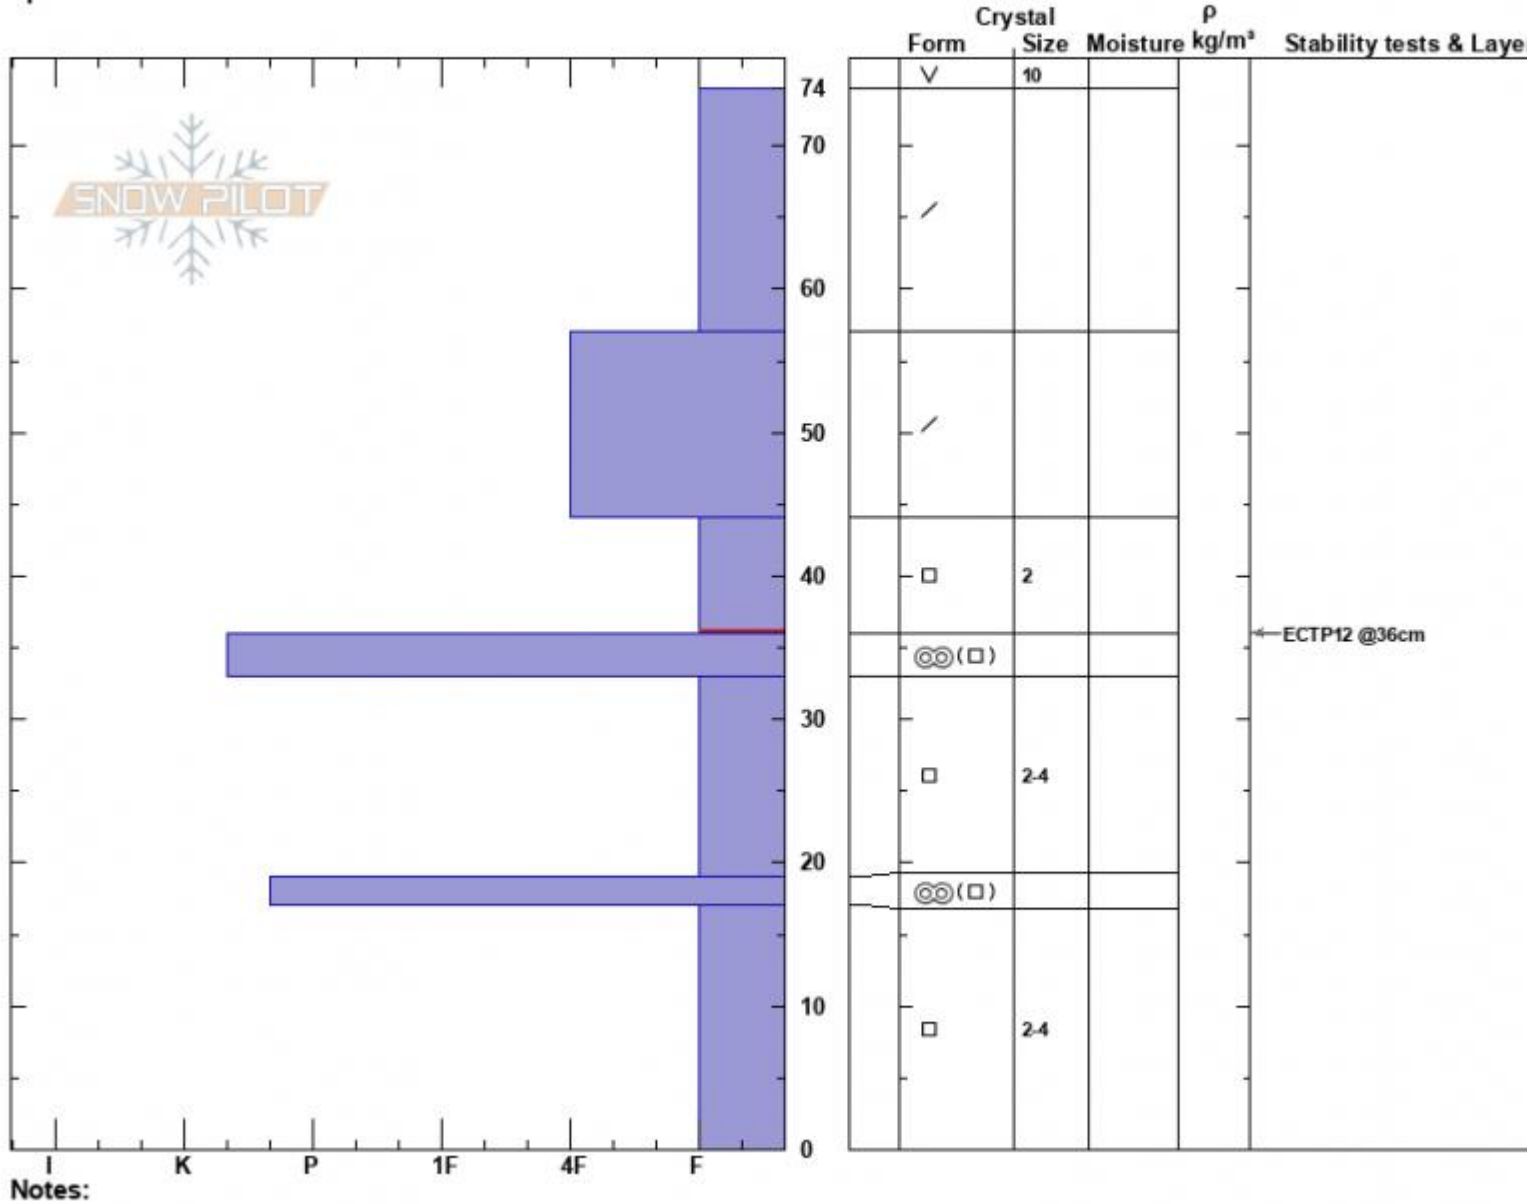

Lower Lionhead E  
 Lionhead Range  
 MT  
 Elevation: 8600 ft  
 Aspect: 72°  
 Specifics:

Zach Peterson  
 12/15/2023 - 12:30pm  
 Co-ord: 44.73869N, -111.32001W  
 Slope Angle: 15°  
 Wind Loading: no

Stability:  
 Air Temperature:  
 Sky Cover: CLR  
 Precipitation: NO  
 Wind: Calm

HS:74      **Layer Notes:**  
 44-36cm: Problematic layer

Notes:  
 Advisory Region  
 Lionhead Range  
 Longitude  
 -111.32W  
 Latitude  
 44.73N  
 Lionhead Range, 2023-12-15