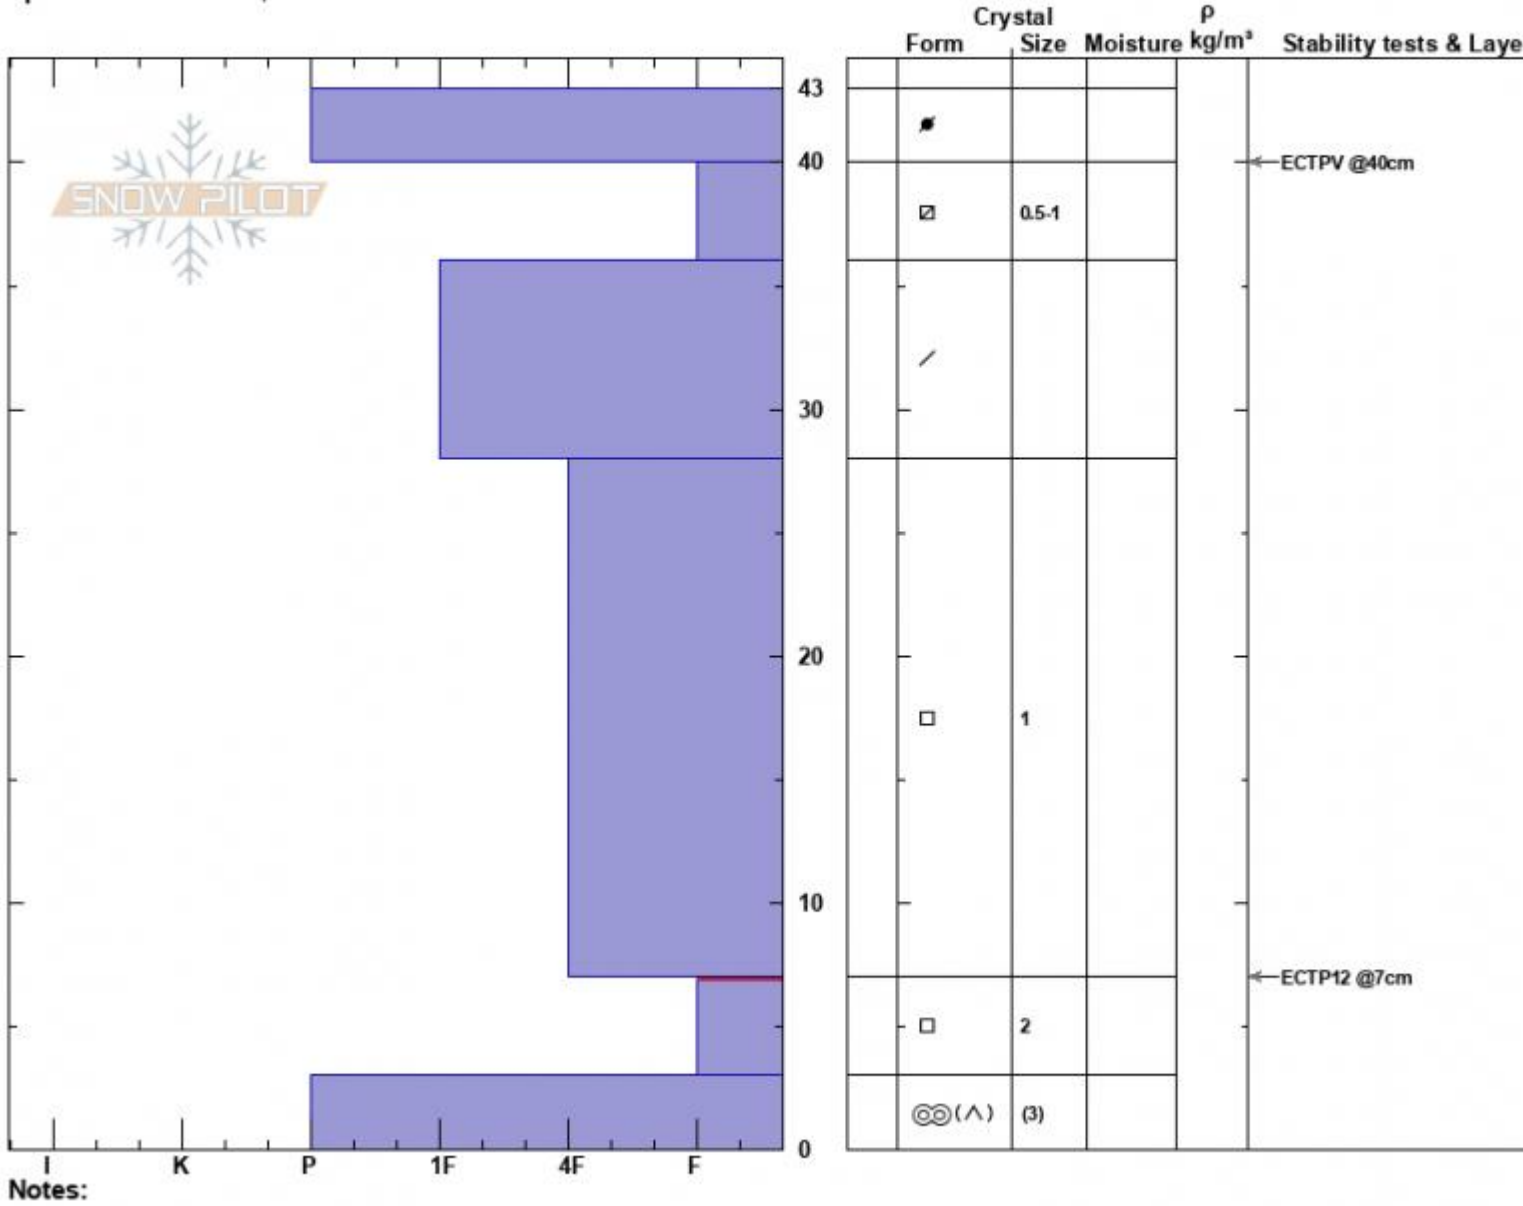

Throne Shoulder  
 Bridger Range  
 MT  
 Elevation: 7875 ft  
 Aspect: 100°  
 Specifics: We skied slope

Dave Zinn  
 12/18/2023 - 11:00am  
 Co-ord: 45.88379N, -110.94873W  
 Slope Angle: 28°  
 Wind Loading: no

Stability: Fair  
 Air Temperature:  
 Sky Cover: CLR  
 Precipitation: NO  
 Wind: S Calm

HS:43  
 PF:40  
 Layer Notes:  
 7-3cm: Problematic layer

Advisory Region  
 Bridger Range  
 Longitude  
 -110.95W  
 Latitude  
 45.88N  
 Bridger Range, 2023-12-18