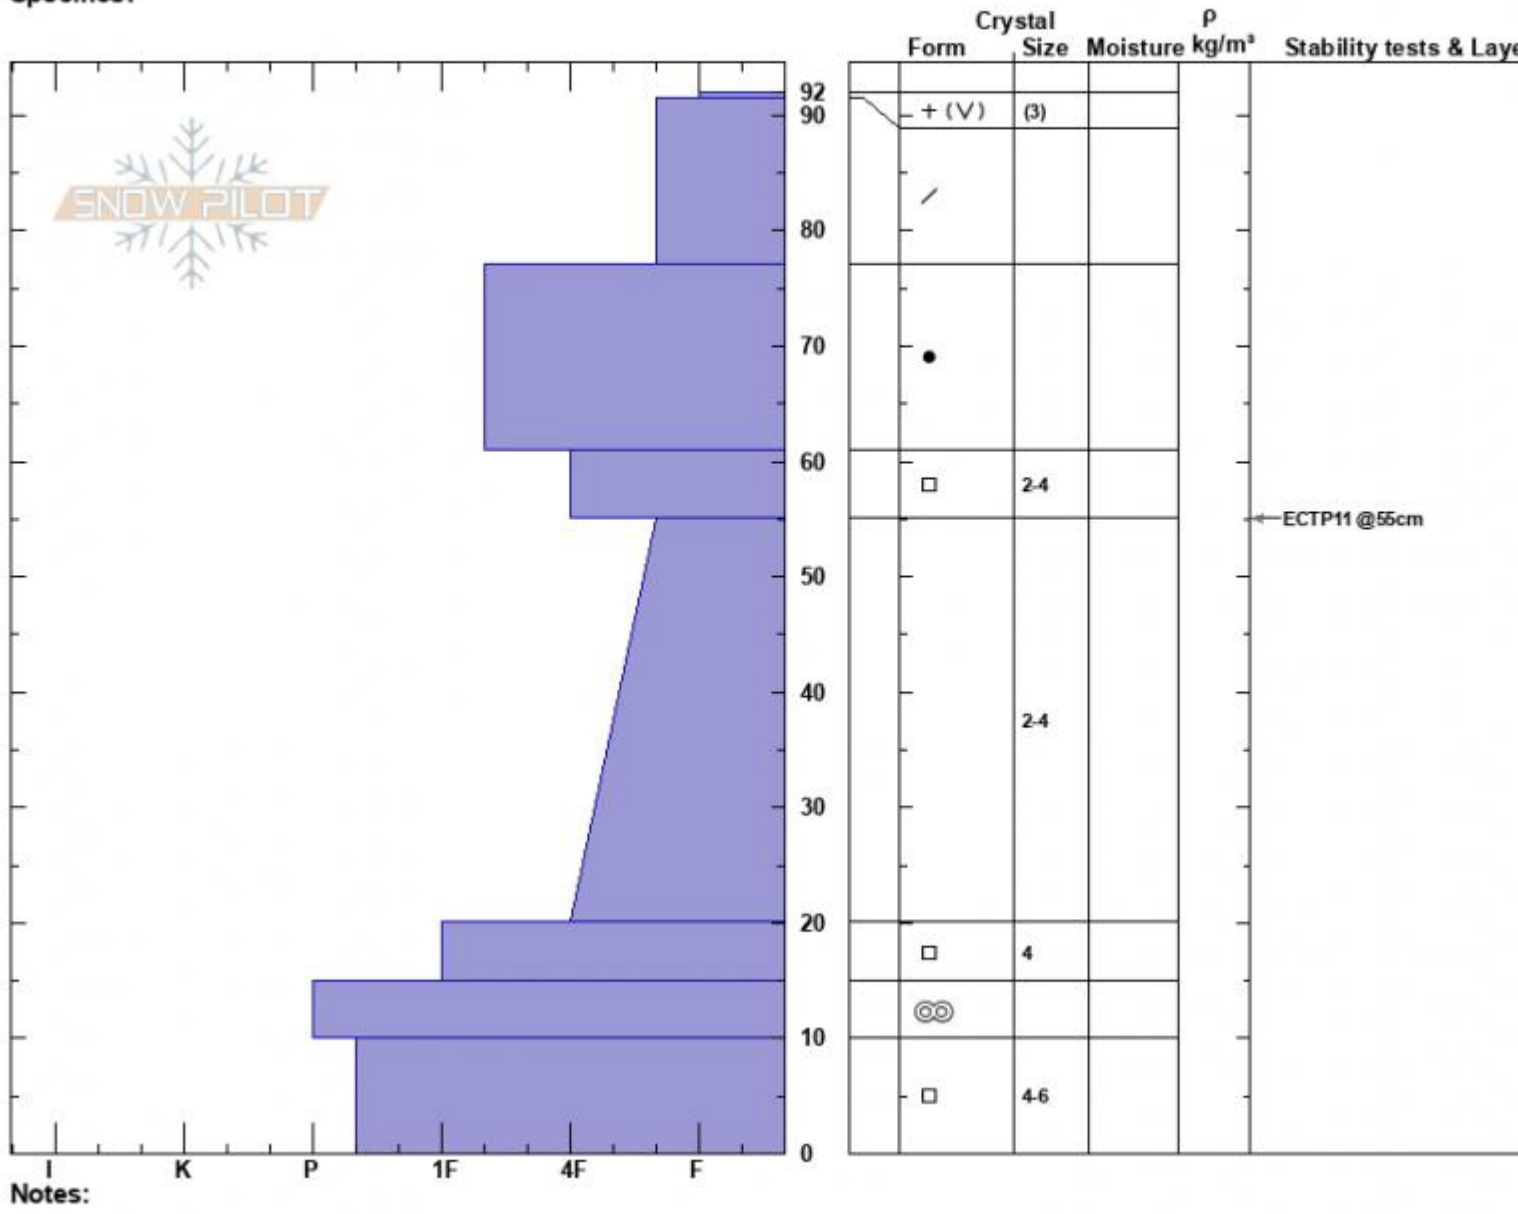

Tepee Boundary N  
 Madison Range-S  
 MT  
 Elevation: 9600 ft  
 Aspect: 355°  
 Specifics:

Zach Peterson  
 12/22/2023 - 12:00pm  
 Co-ord: 44.91680N, -111.19044W  
 Slope Angle: 22°  
 Wind Loading: previous

Stability: Poor  
 Air Temperature:  
 Sky Cover: BKN  
 Precipitation: NO  
 Wind: SW Light Breeze

HS:92  
 Layer Notes:  
 61-55cm: Problematic layer

Advisory Region  
 Southern Madison  
 Longitude  
 -111.19W  
 Latitude  
 44.90N  
 Southern Madison, 2023-12-22