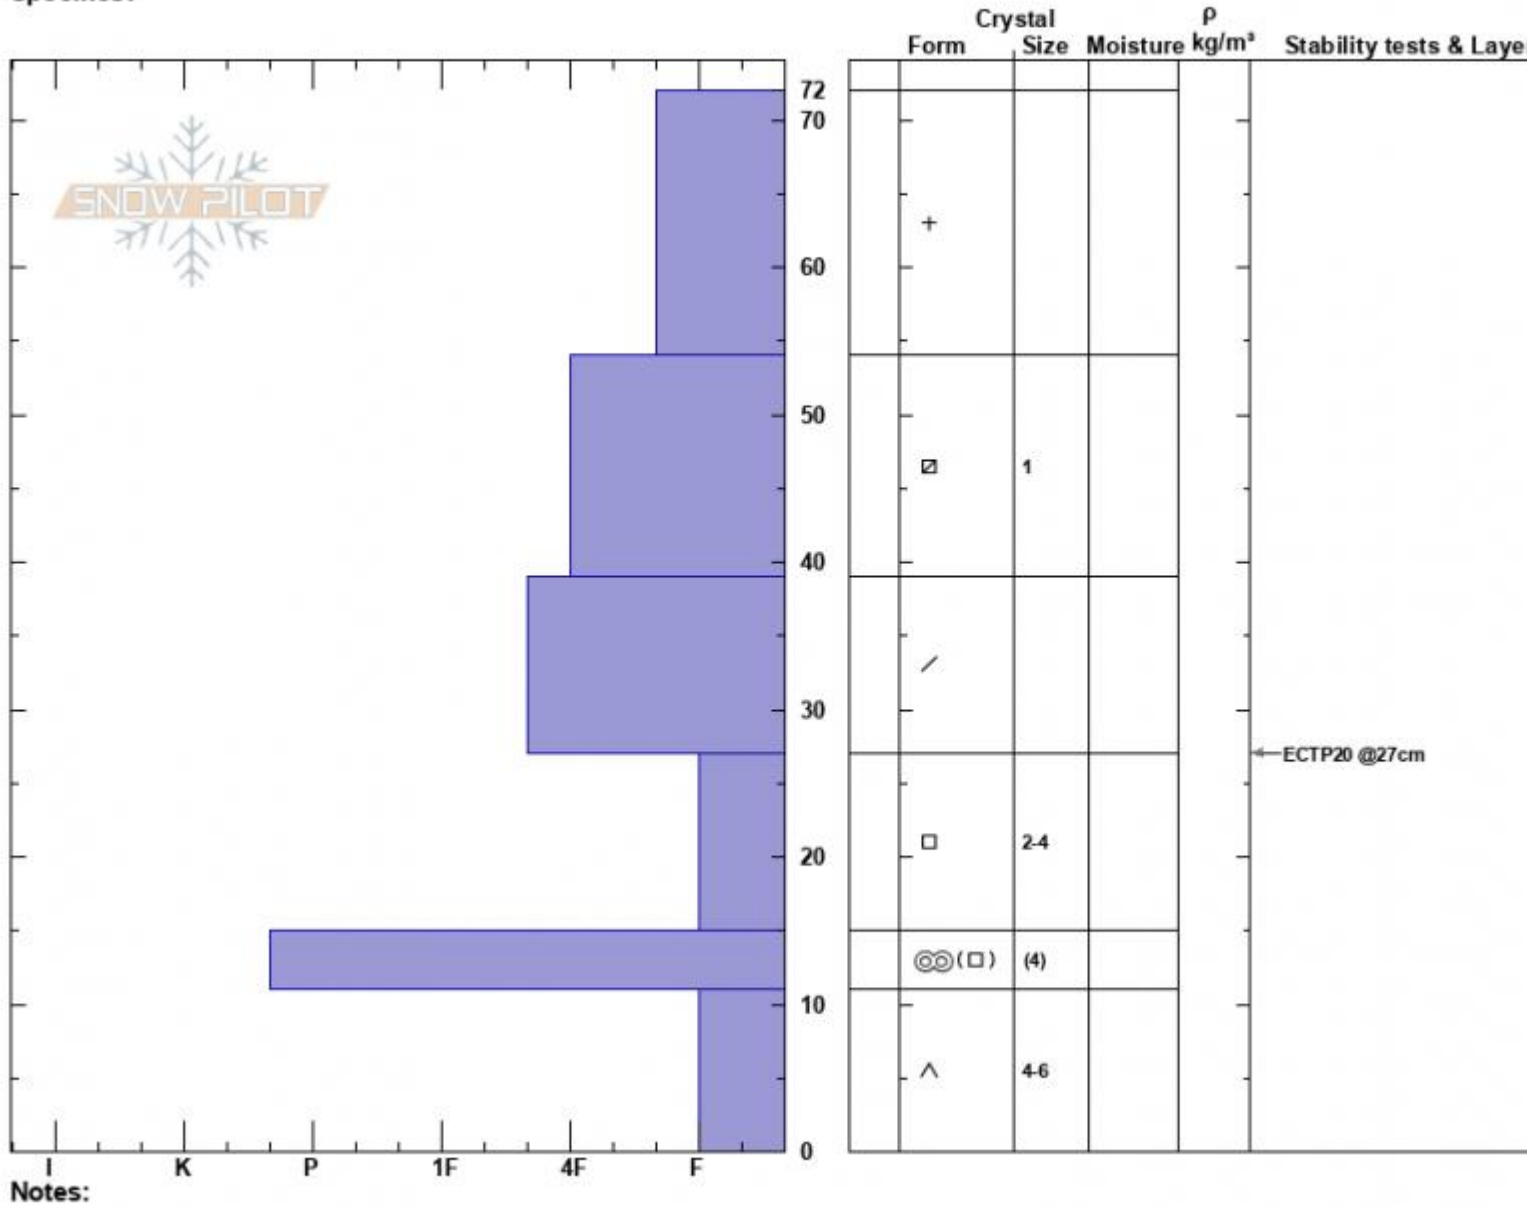

Upper Ramp  
 Bridger Range  
 MT  
 Elevation: 8500 ft  
 Aspect: 45°  
 Specifics:

Zach Peterson  
 12/24/2023 - 11:45am  
 Co-ord: 45.82760N, -110.93225W  
 Slope Angle: 25°  
 Wind Loading: no

Stability: Fair  
 Air Temperature:  
 Sky Cover: CLR  
 Precipitation: NO  
 Wind: SW Moderate

HS:72    **Layer Notes:**  
 27-15cm: Problematic layer

Advisory Region  
 Bridger Range  
 Longitude  
 -110.93W  
 Latitude  
 45.83N  
 Bridger Range, 2023-12-24