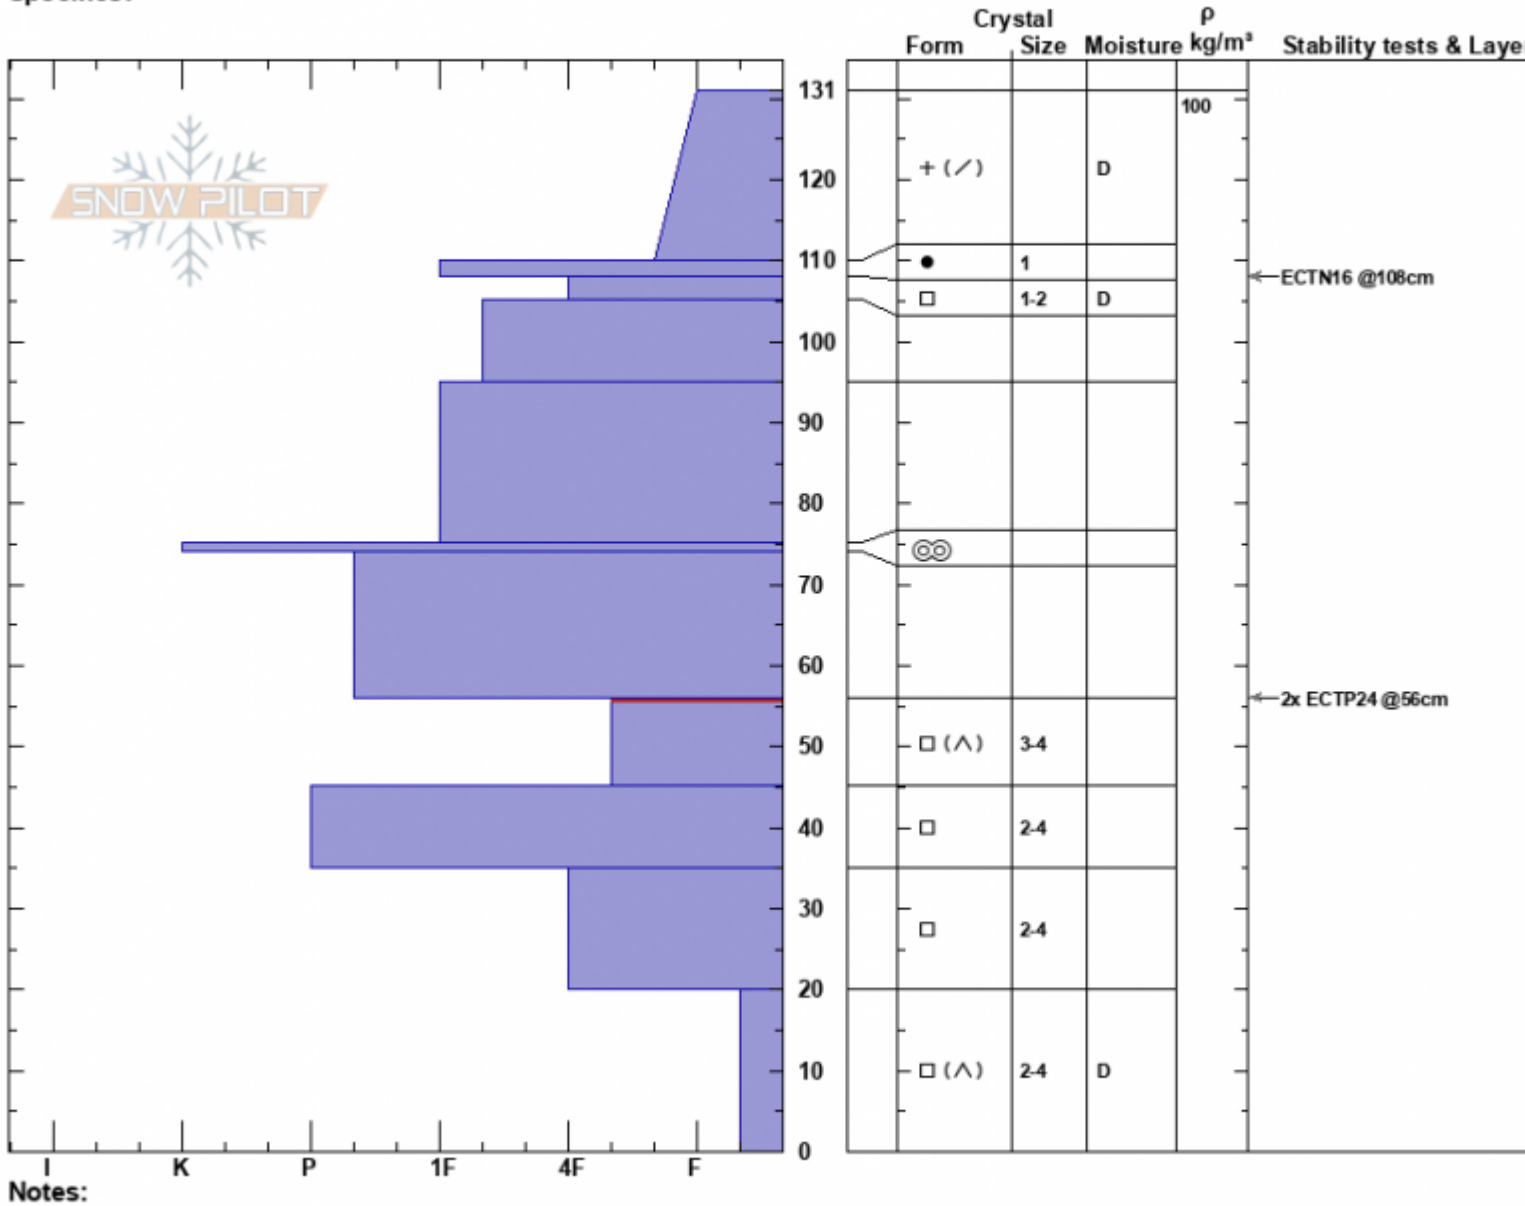

Sawtelle Rd Comice  
 Centennial Range  
 MT  
 Elevation: 9100 ft  
 Aspect: 70°  
 Specifics:

Doug Chabot-Admin  
 12/23/2023 - 11:50am  
 Co-ord: 44.55866N, -111.44647W  
 Slope Angle: 28°  
 Wind Loading: yes

Stability: Fair  
 Air Temperature: -10°C  
 Sky Cover: OVC  
 Precipitation: S1  
 Wind: NW Moderate

HS:131 Layer Notes:  
 56-45cm: Problematic layer

Advisory Region  
 Island Park  
 Longitude  
 -111.44W  
 Latitude  
 44.56N  
 Island Park, 2023-12-25