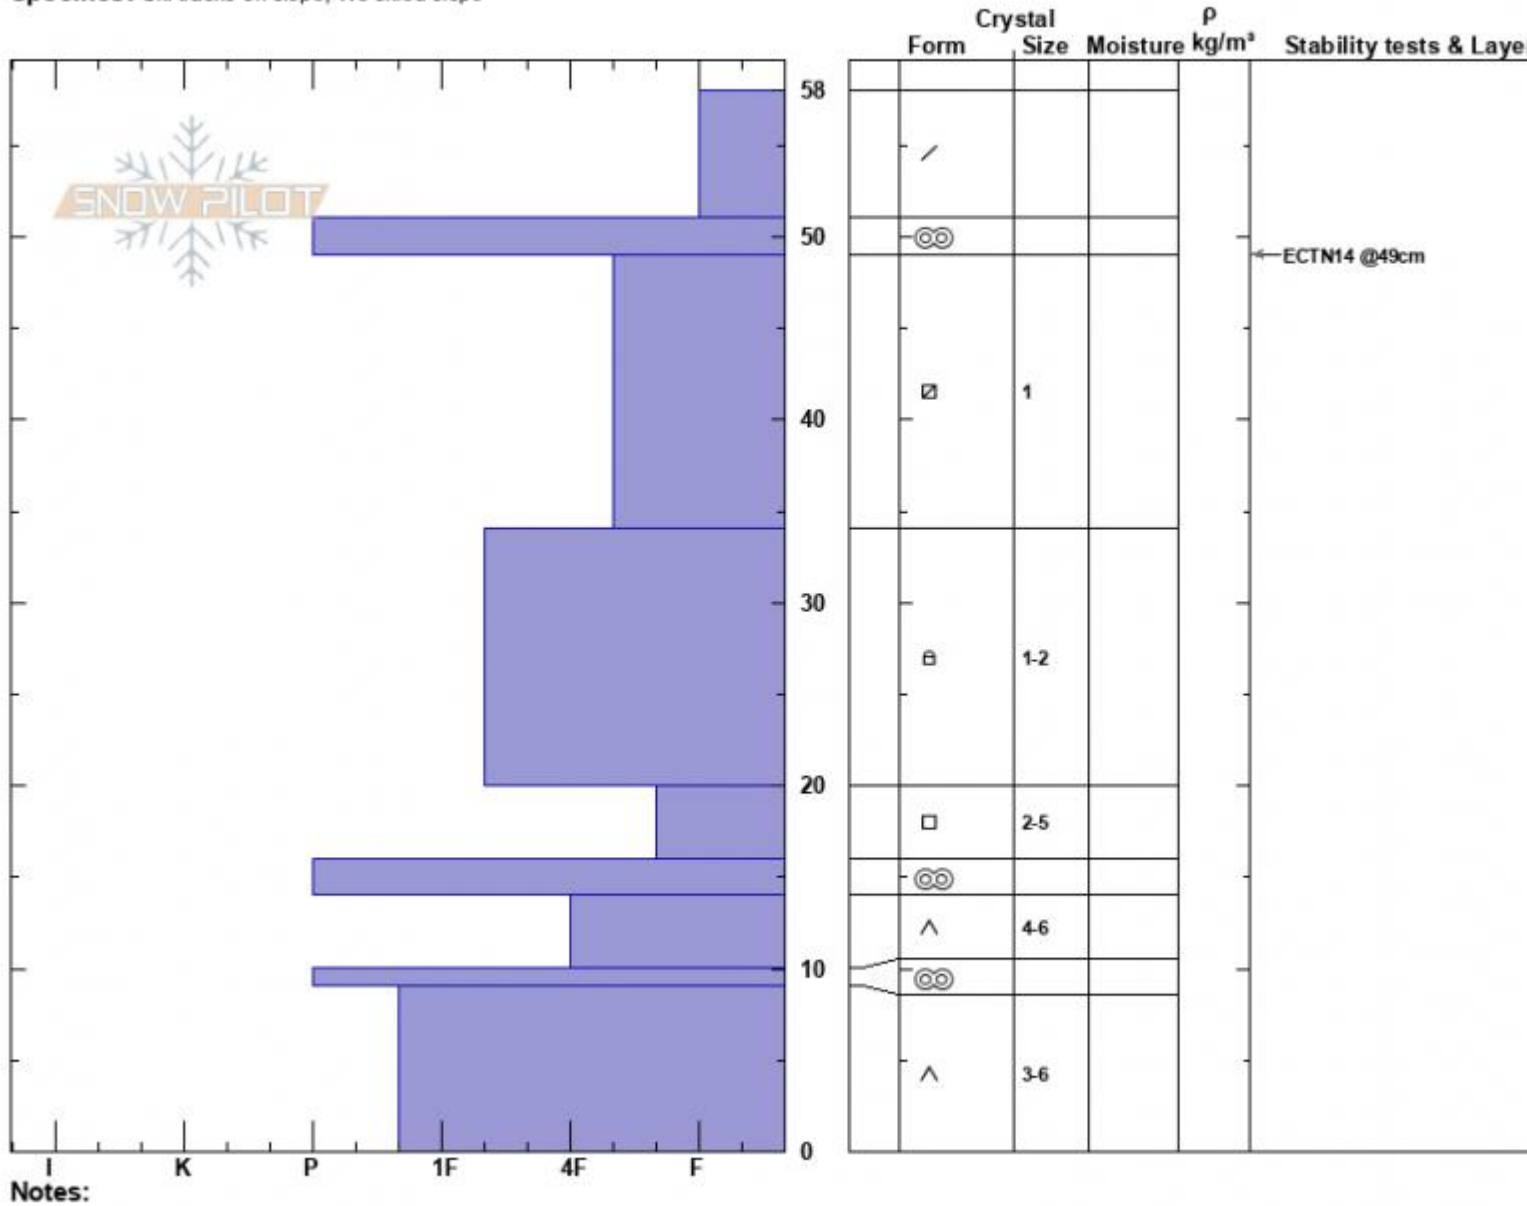

Throne East Face  
 Bridger Range  
 MT  
 Elevation: 8000 ft  
 Aspect: 100°  
 Specifics: Ski tracks on slope; We skied slope

Ian Hoyer  
 12/28/2023 - 11:30am  
 Co-ord: 45.84400N, -110.94992W  
 Slope Angle: 30°  
 Wind Loading: no

Stability: Fair  
 Air Temperature:  
 Sky Cover: SCT  
 Precipitation: NO  
 Wind: S Light Breeze

HS:58  
 PF:50  
 PS:20  
 Layer Notes:  
 20-16cm: Problematic layer

Advisory Region  
 Bridger Range  
 Longitude  
 -110.95W  
 Latitude  
 45.88N  
 Bridger Range, 2023-12-28